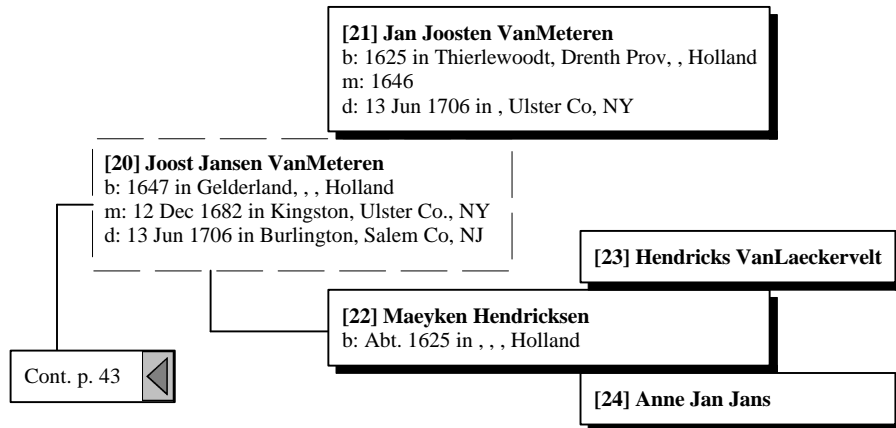

Ancestors of James Ronald Thompson

Ancestors of James Ronald Thompson

Ancestors of James Ronald Thompson

[14] Roelif Eltinge
b: Abt. 1610 in , , Holland

[13] Jan Roeloffson Eltinge
b: 29 Jul 1632 in Switchelaer, Beilen (Beyla),
Drenthe, Holland
m: 1677 in , Ulster Co, NY
d: in , Ulster Co, NY

[15] Stricker Aaltje Lebring
b: Abt. 1610 in , , Holland

Cont. p. 43

Ancestors of James Ronald Thompson

Ancestors of James Ronald Thompson

Ancestors of James Ronald Thompson