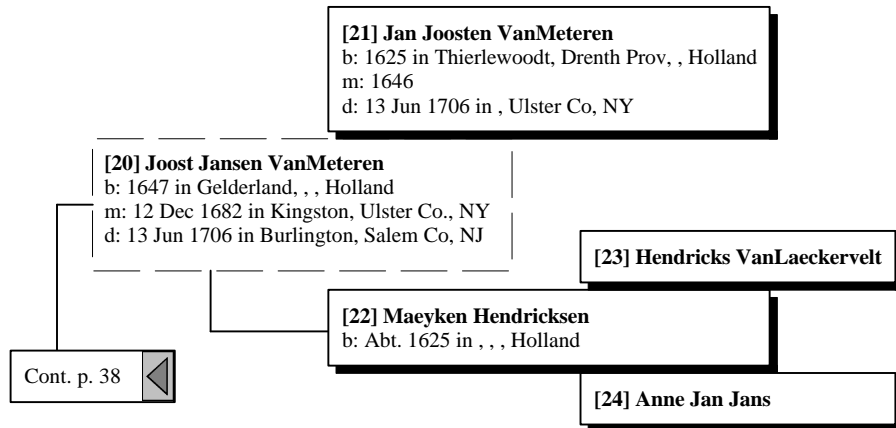

[13] Jan Roeloffson Eltinge
b: 29 Jul 1632 in Switchelaer, Beilen (Beyla),
Drenthe, Holland
m: 1677 in , Ulster Co, NY
d: in , Ulster Co, NY

[15] Stricker Aaltje Lebring
b: Abt. 1610 in , , Holland

Cont. p. 38

Ancestors of James Ronald Thompson

Cont. p. 38

[17] Cornelius Barentse Slecht
b: Abt. 1605 in Worden, , Holland
m: Abt. 1628 in , , Holland
d: in Kingston, , NY

[16] Jacomyntje (Jemima) Slecht
b: 1634

[18] Tryntje Tysen Bos
b: Abt. 1605 in , , Holland
d: 1682 in , Ulster Co, NY

Ancestors of James Ronald Thompson

Ancestors of James Ronald Thompson

Ancestors of James Ronald Thompson

[14] Roelif Eltinge
b: Abt. 1610 in , , Holland

[13] Jan Roeloffson Eltinge
b: 29 Jul 1632 in Switchelaer, Beilen (Beyla),
Drenthe, Holland
m: 1677 in , Ulster Co, NY
d: in , Ulster Co, NY

[15] Stricker Aaltje Lebring
b: Abt. 1610 in , , Holland

Cont. p. 43

Ancestors of James Ronald Thompson

Ancestors of James Ronald Thompson

Ancestors of James Ronald Thompson