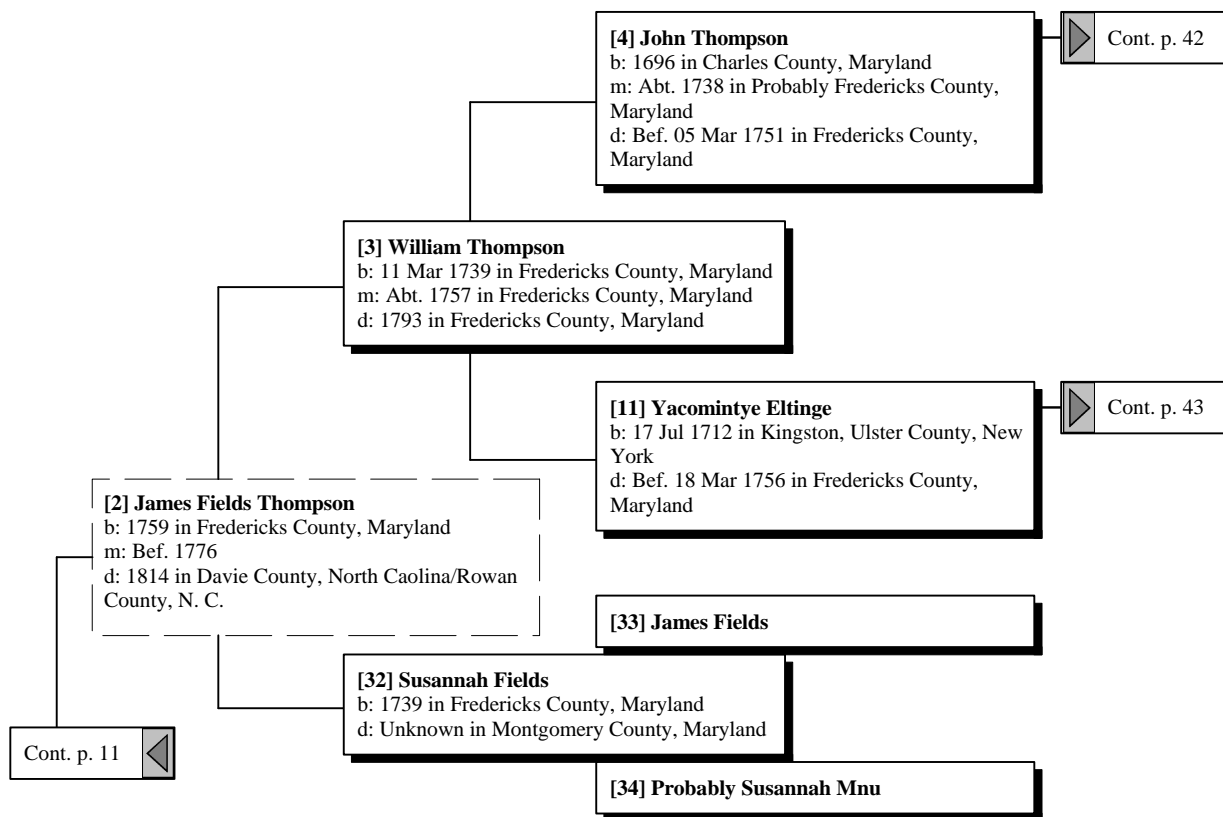

Ancestors of James Ronald Thompson

Ancestors of James Ronald Thompson

Ancestors of James Ronald Thompson

Johann Gerhart Newman
b: Abt. 1723 in Palatine, Rhineland, Germany

Nimrod Newman
b: Abt. 1740 in Palatinate, Germany
d: Abt. 1815 in Granger Co., Tn.

Cont. p. 8

Ancestors of James Ronald Thompson

Ancestors of James Ronald Thompson

Ancestors of James Ronald Thompson

Ancestors of James Ronald Thompson

Ancestors of James Ronald Thompson

Ancestors of James Ronald Thompson