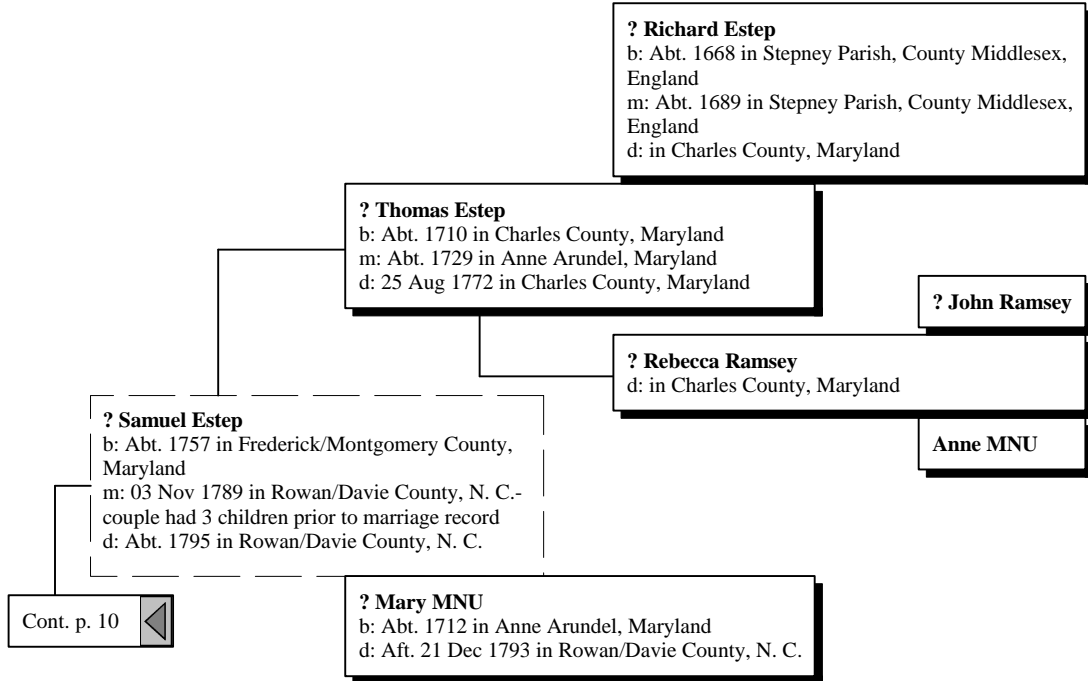

Ancestors of James Ronald Thompson

Ancestors of James Ronald Thompson

Ancestors of James Ronald Thompson

Johann Gerhart Newman
b: Abt. 1723 in Palatine, Rhineland, Germany

Nimrod Newman
b: Abt. 1740 in Palatinate, Germany
d: Abt. 1815 in Granger Co., Tn.

Cont. p. 8

Ancestors of James Ronald Thompson

Ancestors of James Ronald Thompson

Ancestors of James Ronald Thompson

Ancestors of James Ronald Thompson

Ancestors of James Ronald Thompson

Ancestors of James Ronald Thompson