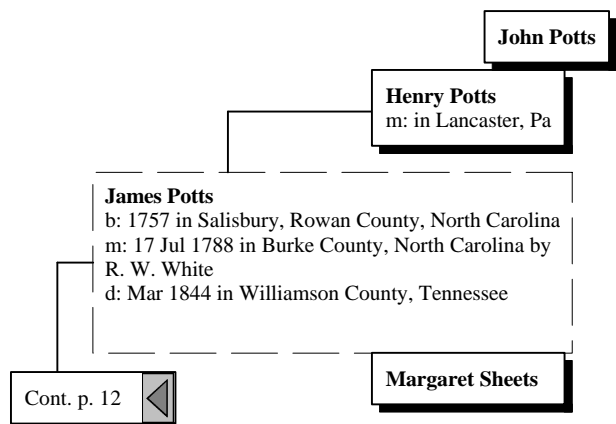

Ancestors of James Ronald Thompson