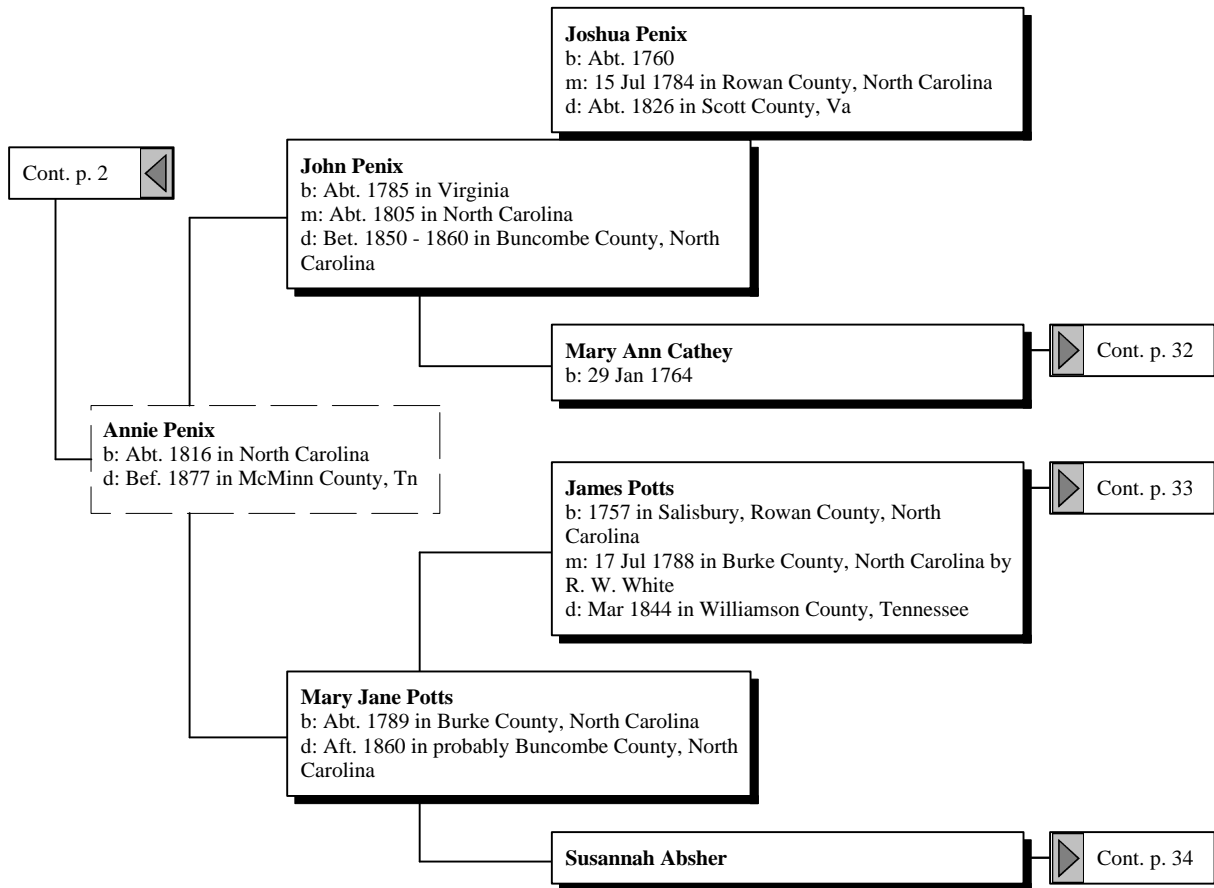

Ancestors of James Ronald Thompson

Ancestors of James Ronald Thompson

Ancestors of James Ronald Thompson

Ancestors of James Ronald Thompson

Ancestors of James Ronald Thompson

Ancestors of James Ronald Thompson

Ancestors of James Ronald Thompson

Ancestors of James Ronald Thompson

Christan Treffenstutt

b: Abt. 1725 in West Rhine River, Germany
m: Abt. 1750 in Pennsylvania
d: Sep 1774 in Lincoln at Burke County, N. C.

Frederick Treffenstutt

b: 1757 in Pennsylvania
m: Bef. 1790
d: Nov 1814 in Carter County, Tennessee

Maria Barbara Eckard

Cont. p. 4

Ancestors of James Ronald Thompson

Ancestors of James Ronald Thompson

Ancestors of James Ronald Thompson