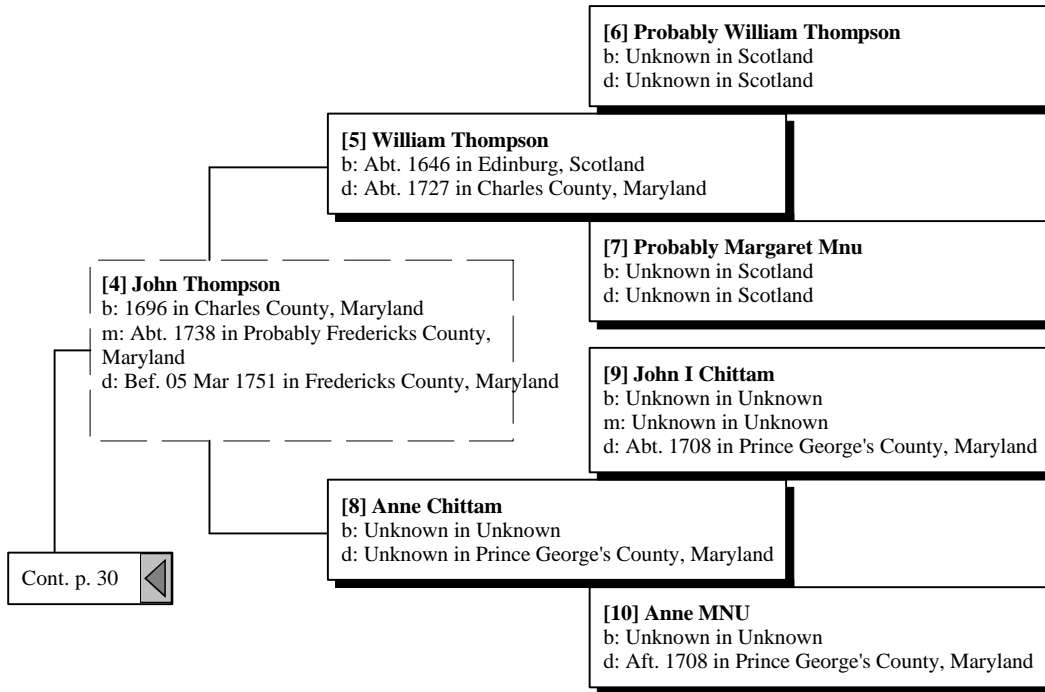

Ancestors of James Ronald Thompson

Ancestors of James Ronald Thompson

Christan Treffenstutt

b: Abt. 1725 in West Rhine River, Germany
m: Abt. 1750 in Pennsylvania
d: Sep 1774 in Lincoln at Burke County, N. C.

Ancestors of James Ronald Thompson

Ancestors of James Ronald Thompson

Ancestors of James Ronald Thompson

Johann Gerhart Newman
b: Abt. 1723 in Palatine, Rhineland, Germany

Nimrod Newman
b: Abt. 1740 in Palatinate, Germany
d: Abt. 1815 in Granger Co., Tn.

Ancestors of James Ronald Thompson

Ancestors of James Ronald Thompson

Ancestors of James Ronald Thompson

Thomas Caudil
b: Abt. 1610 in England

James Caudill
b: Abt. 1641 in England
d: Abt. 1684

Stephen Caudill
b: Abt. 1680 in Argylshire Parish, Scotland
m: Abt. 1716
d: Abt. 1753 in Lundenburg, Va

Cont. p. 29 

Ancestors of James Ronald Thompson

Ancestors of James Ronald Thompson

Ancestors of James Ronald Thompson

Ancestors of James Ronald Thompson

Ancestors of James Ronald Thompson

[14] Roelif Eltinge
b: Abt. 1610 in , , Holland