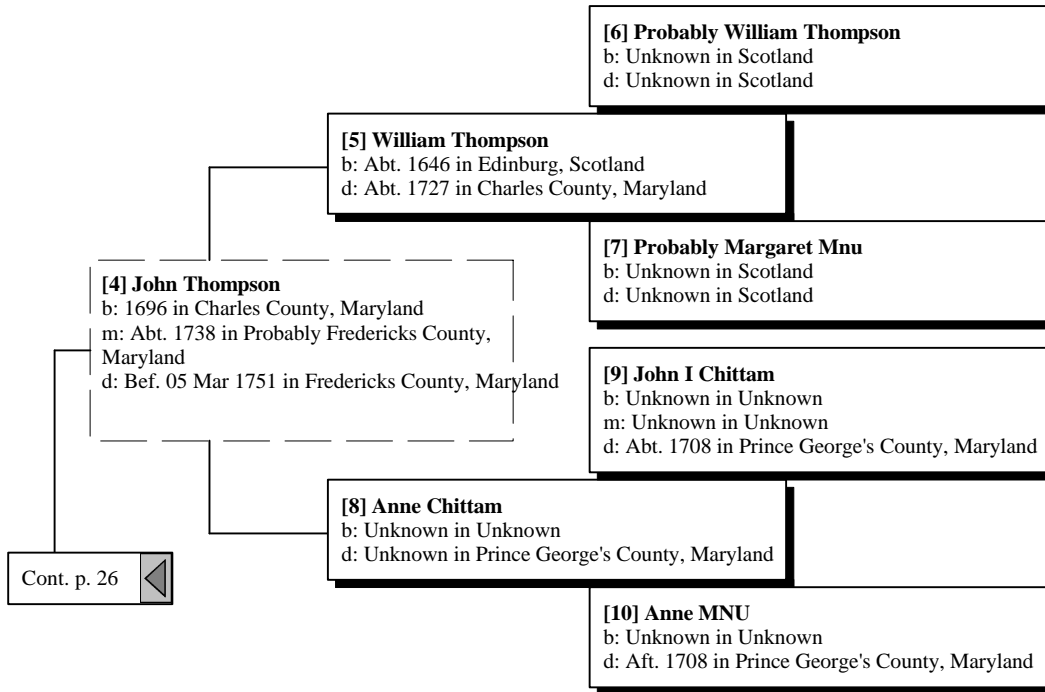

Ancestors of James Ronald Thompson

Ancestors of James Ronald Thompson

Christan Treffenstutt

b: Abt. 1725 in West Rhine River, Germany
m: Abt. 1750 in Pennsylvania
d: Sep 1774 in Lincoln at Burke County, N. C.

Ancestors of James Ronald Thompson

Ancestors of James Ronald Thompson

Ancestors of James Ronald Thompson

Johann Gerhart Newman
b: Abt. 1723 in Palatine, Rhineland, Germany

Nimrod Newman
b: Abt. 1740 in Palatinate, Germany
d: Abt. 1815 in Granger Co., Tn.

Ancestors of James Ronald Thompson

Ancestors of James Ronald Thompson

Ancestors of James Ronald Thompson

Ancestors of James Ronald Thompson

Ancestors of James Ronald Thompson

Ancestors of James Ronald Thompson