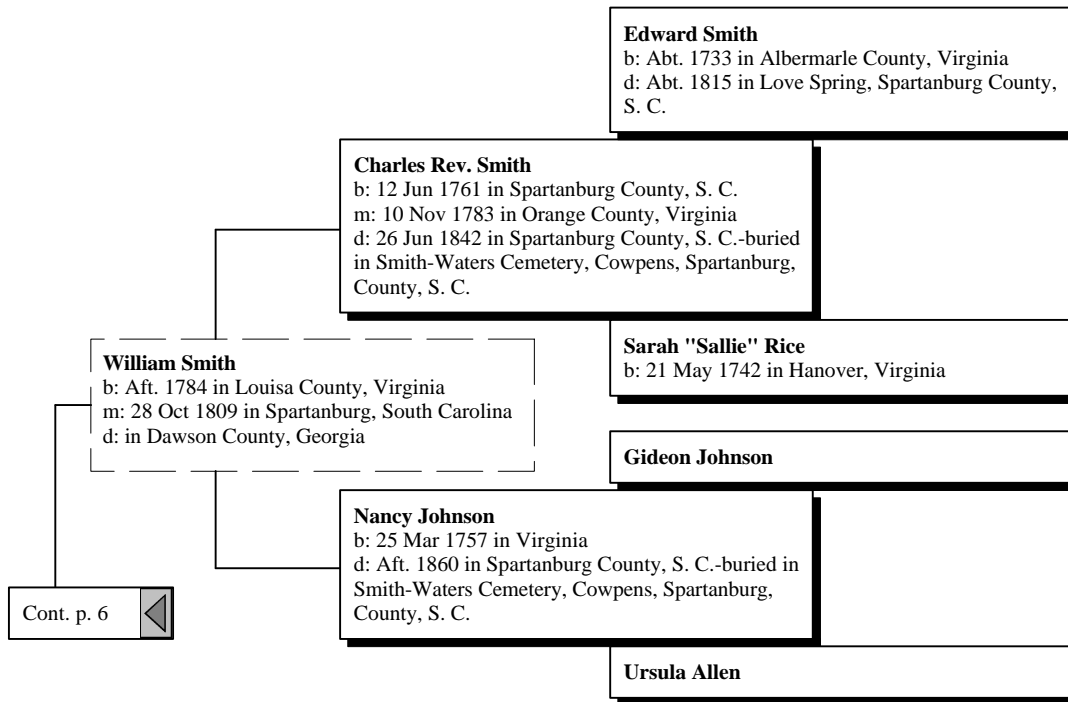

Ancestors of James Ronald Thompson