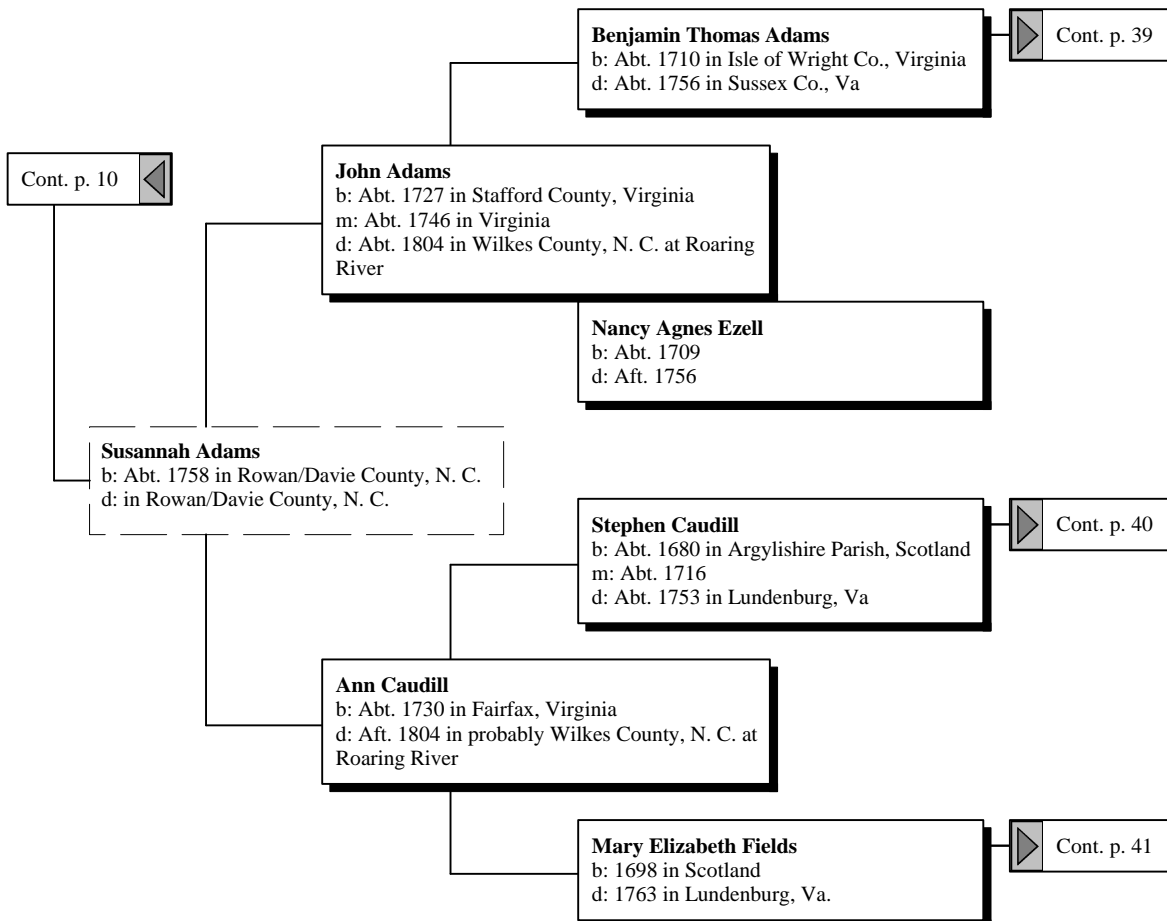

Ancestors of James Ronald Thompson