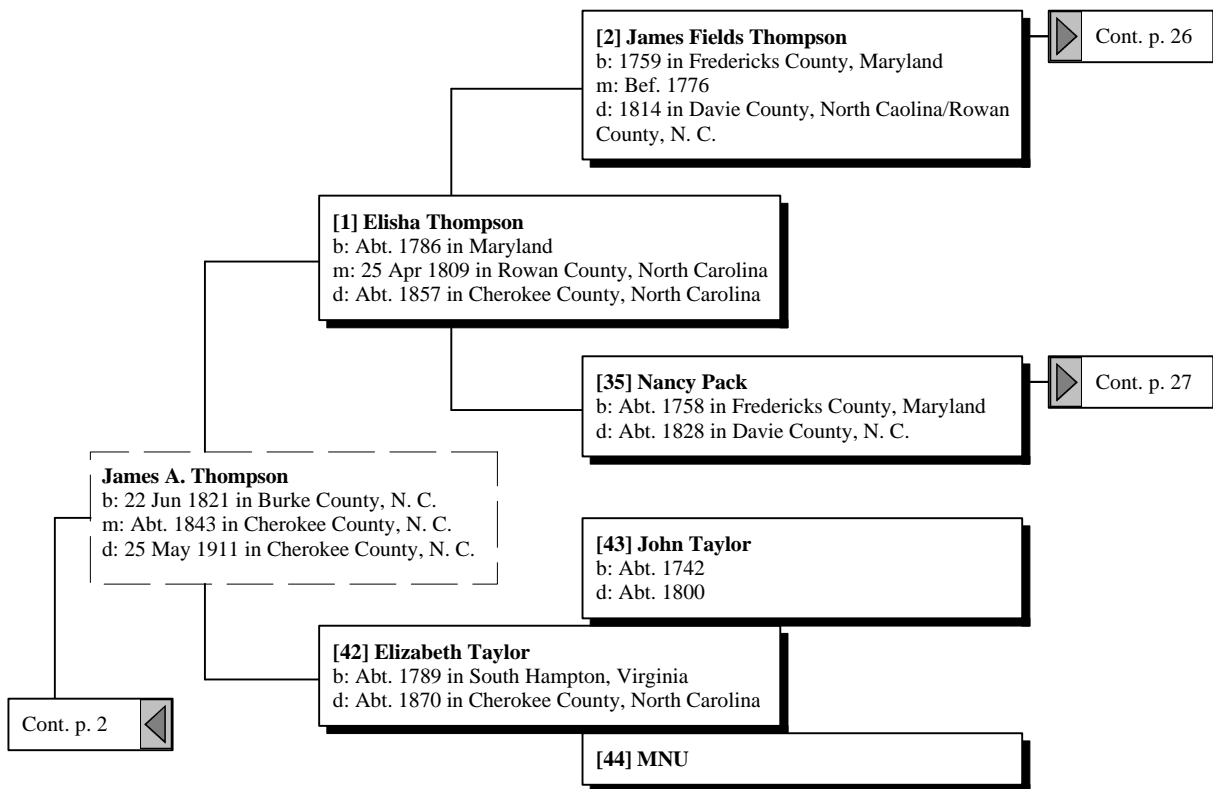

Ancestors of James Ronald Thompson

Ancestors of James Ronald Thompson

Ancestors of James Ronald Thompson

Ancestors of James Ronald Thompson

Ancestors of James Ronald Thompson

Ancestors of James Ronald Thompson

Ancestors of James Ronald Thompson

Ancestors of James Ronald Thompson

Christan Treffenstutt

b: Abt. 1725 in West Rhine River, Germany
m: Abt. 1750 in Pennsylvania
d: Sep 1774 in Lincoln at Burke County, N. C.

Frederick Treffenstutt

b: 1757 in Pennsylvania
m: Bef. 1790
d: Nov 1814 in Carter County, Tennessee

Maria Barbara Eckard

Cont. p. 4

Ancestors of James Ronald Thompson

Ancestors of James Ronald Thompson

Ancestors of James Ronald Thompson

Ancestors of James Ronald Thompson

Ancestors of James Ronald Thompson

Ancestors of James Ronald Thompson

Johann Gerhart Newman
b: Abt. 1723 in Palatine, Rhineland, Germany

Nimrod Newman
b: Abt. 1740 in Palatinate, Germany
d: Abt. 1815 in Granger Co., Tn.