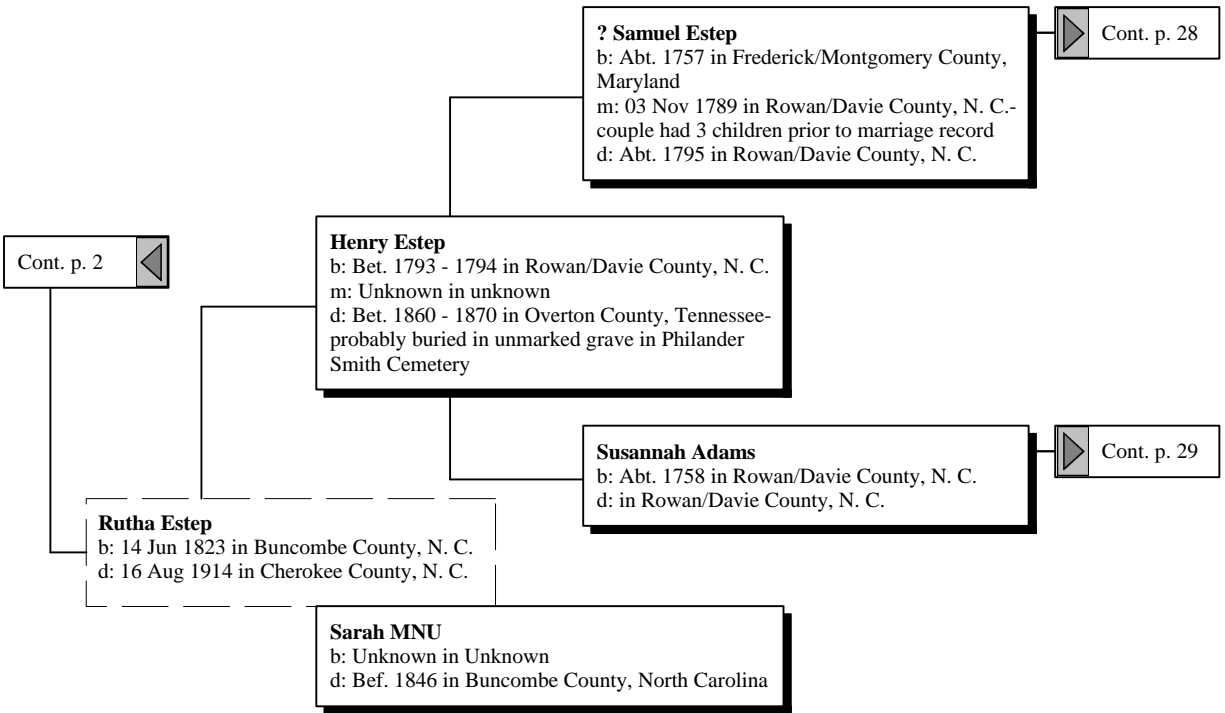

Ancestors of James Ronald Thompson

Ancestors of James Ronald Thompson

Ancestors of James Ronald Thompson

Ancestors of James Ronald Thompson

Ancestors of James Ronald Thompson

Ancestors of James Ronald Thompson

Ancestors of James Ronald Thompson

Ancestors of James Ronald Thompson

Christan Treffenstutt

b: Abt. 1725 in West Rhine River, Germany
m: Abt. 1750 in Pennsylvania
d: Sep 1774 in Lincoln at Burke County, N. C.

Frederick Treffenstutt

b: 1757 in Pennsylvania
m: Bef. 1790
d: Nov 1814 in Carter County, Tennessee

Maria Barbara Eckard

Cont. p. 4

Ancestors of James Ronald Thompson

Ancestors of James Ronald Thompson

Ancestors of James Ronald Thompson