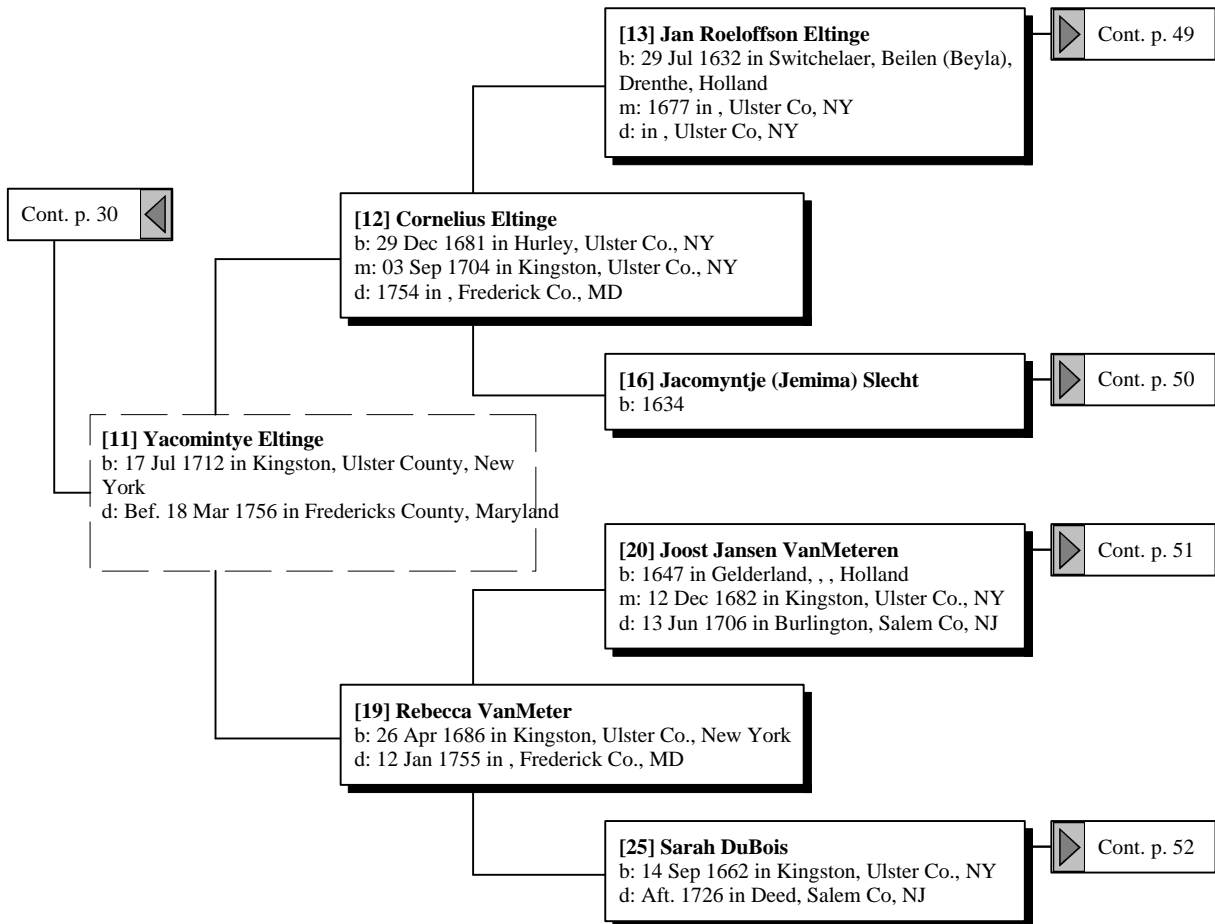

Cont. p. 29 

Ancestors of James Ronald Thompson

Ancestors of James Ronald Thompson

Ancestors of James Ronald Thompson

Ancestors of James Ronald Thompson

Ancestors of James Ronald Thompson

[14] Roelif Eltinge
b: Abt. 1610 in , , Holland