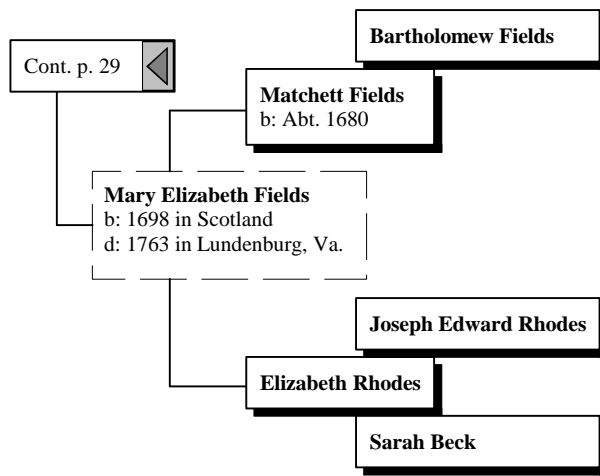

Ancestors of James Ronald Thompson

Ancestors of James Ronald Thompson

Ancestors of James Ronald Thompson

Ancestors of James Ronald Thompson

Ancestors of James Ronald Thompson

Ancestors of James Ronald Thompson

Ancestors of James Ronald Thompson

Ancestors of James Ronald Thompson

Ancestors of James Ronald Thompson

Thomas Caudil
b: Abt. 1610 in England

James Caudill
b: Abt. 1641 in England
d: Abt. 1684

Stephen Caudill
b: Abt. 1680 in Argylshire Parish, Scotland
m: Abt. 1716
d: Abt. 1753 in Lundenburg, Va

Cont. p. 29 

Ancestors of James Ronald Thompson

Ancestors of James Ronald Thompson

Ancestors of James Ronald Thompson

Ancestors of James Ronald Thompson

Ancestors of James Ronald Thompson

[14] Roelif Eltinge
b: Abt. 1610 in , , Holland