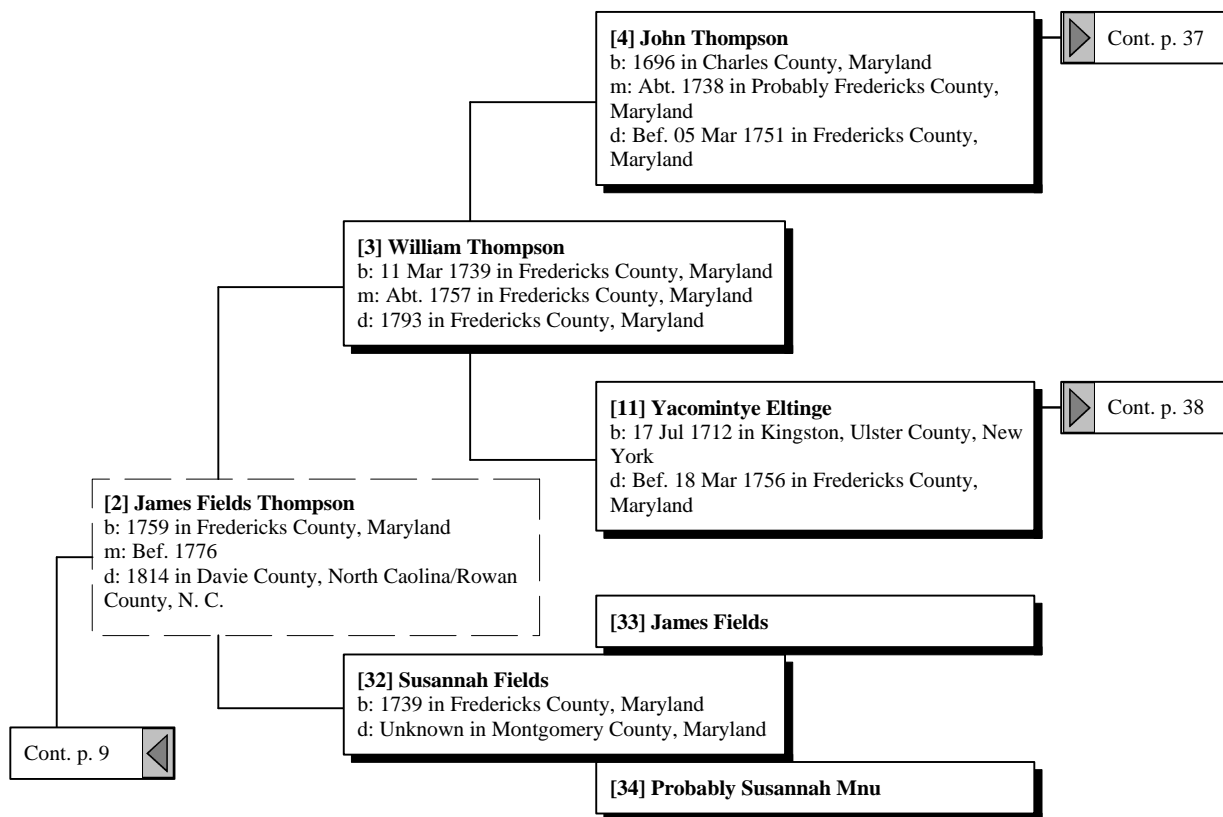

Ancestors of James Ronald Thompson