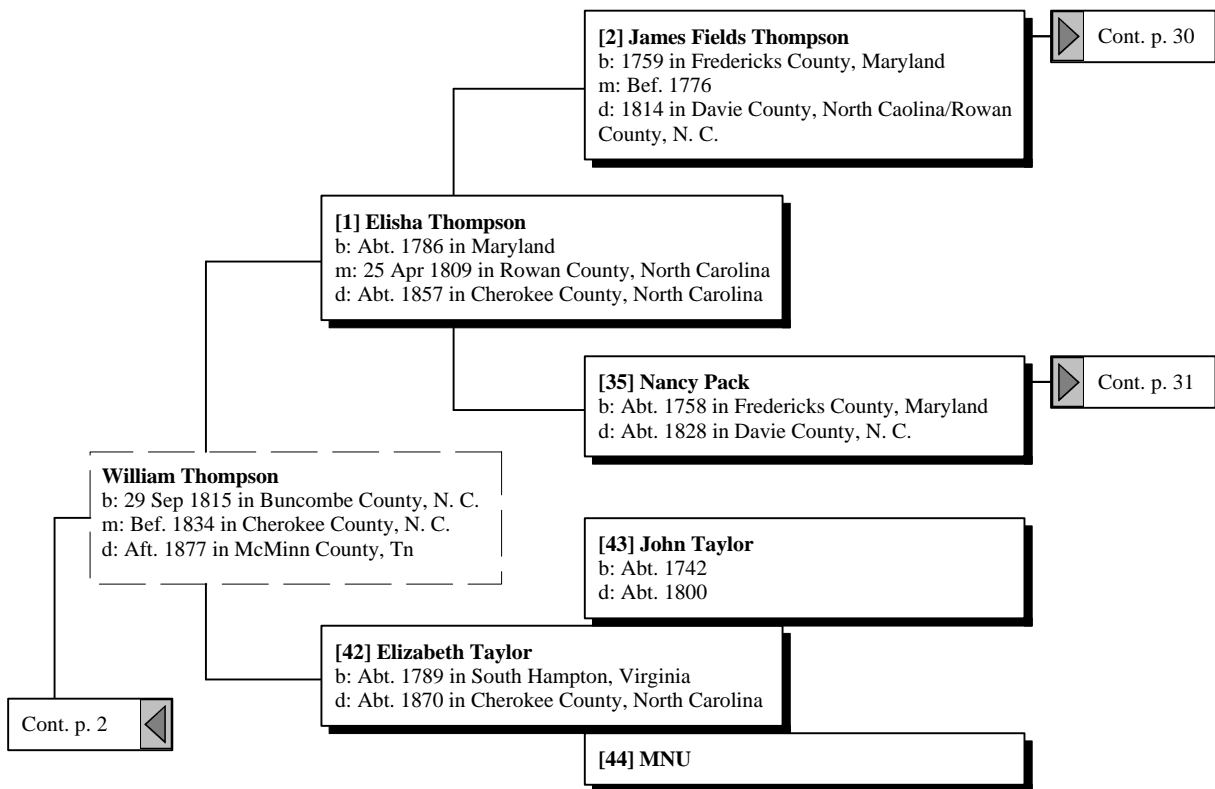

Ancestors of James Ronald Thompson

Ancestors of James Ronald Thompson

Ancestors of James Ronald Thompson

Ancestors of James Ronald Thompson

Ancestors of James Ronald Thompson

Ancestors of James Ronald Thompson

Ancestors of James Ronald Thompson

Ancestors of James Ronald Thompson

Christan Treffenstutt

b: Abt. 1725 in West Rhine River, Germany
m: Abt. 1750 in Pennsylvania
d: Sep 1774 in Lincoln at Burke County, N. C.

Frederick Treffenstutt

b: 1757 in Pennsylvania
m: Bef. 1790
d: Nov 1814 in Carter County, Tennessee

Maria Barbara Eckard

Cont. p. 4

Ancestors of James Ronald Thompson

Ancestors of James Ronald Thompson

Ancestors of James Ronald Thompson