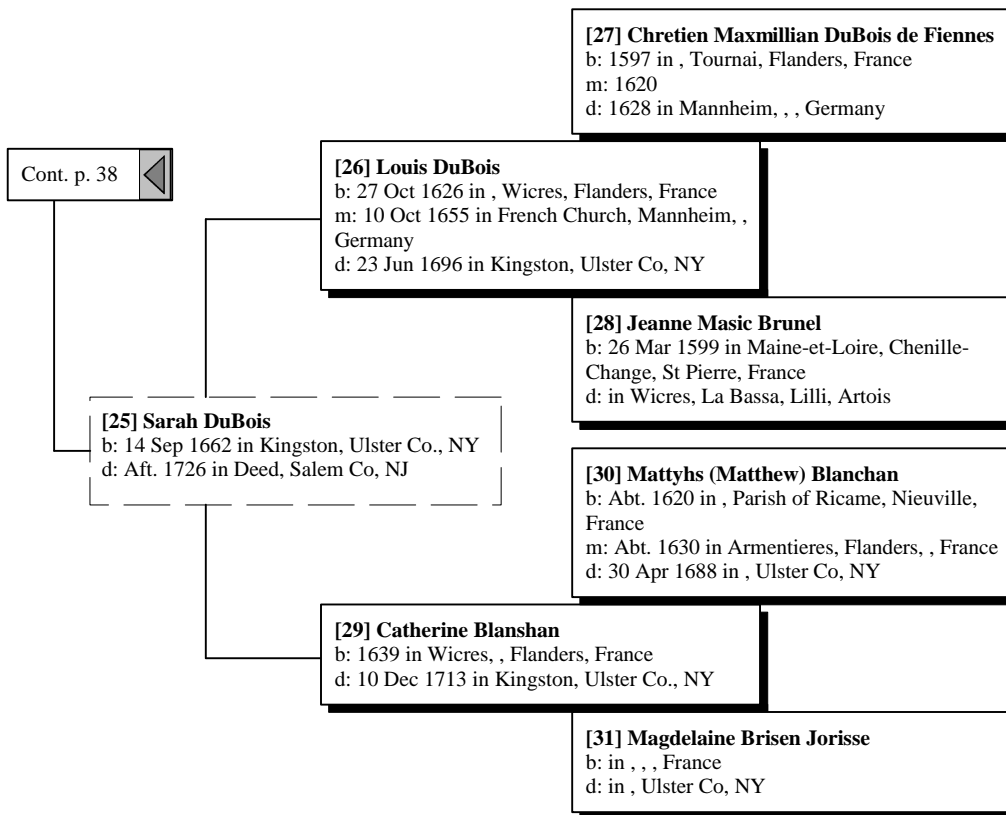

Cont. p. 29 

Ancestors of James Ronald Thompson

Ancestors of James Ronald Thompson

Ancestors of James Ronald Thompson

Ancestors of James Ronald Thompson

Ancestors of James Ronald Thompson

[14] Roelif Eltinge
b: Abt. 1610 in , , Holland

Ancestors of James Ronald Thompson

Cont. p. 38

[17] Cornelius Barentse Slecht
b: Abt. 1605 in Worden, , Holland
m: Abt. 1628 in , , Holland
d: in Kingston, , NY

[16] Jacomyntje (Jemima) Slecht
b: 1634

[18] Tryntje Tysen Bos
b: Abt. 1605 in , , Holland
d: 1682 in , Ulster Co, NY

Ancestors of James Ronald Thompson

Ancestors of James Ronald Thompson

Ancestors of James Ronald Thompson

[14] Roelif Eltinge
b: Abt. 1610 in , , Holland

[13] Jan Roeloffson Eltinge
b: 29 Jul 1632 in Switchelaer, Beilen (Beyla),
Drenthe, Holland
m: 1677 in , Ulster Co, NY
d: in , Ulster Co, NY

[15] Stricker Aaltje Lebring
b: Abt. 1610 in , , Holland

Cont. p. 43

Ancestors of James Ronald Thompson

Ancestors of James Ronald Thompson

Ancestors of James Ronald Thompson