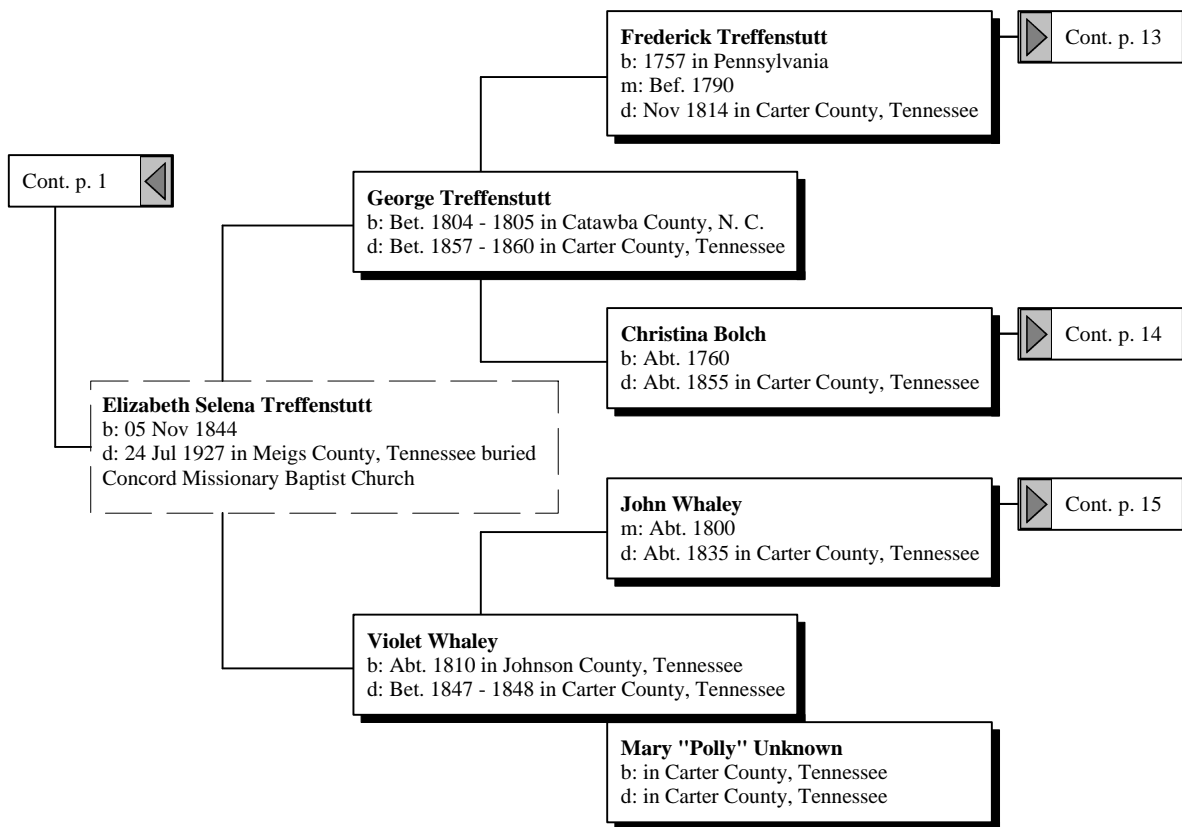

Ron's Ancestors Only File

by

Ron Thompson

Ancestors of James Ronald Thompson

Ancestors of James Ronald Thompson

Ancestors of James Ronald Thompson

Ancestors of James Ronald Thompson

Ancestors of James Ronald Thompson

Ancestors of James Ronald Thompson

Ancestors of James Ronald Thompson

Christan Treffenstutt

b: Abt. 1725 in West Rhine River, Germany
m: Abt. 1750 in Pennsylvania
d: Sep 1774 in Lincoln at Burke County, N. C.

Frederick Treffenstutt

b: 1757 in Pennsylvania
m: Bef. 1790
d: Nov 1814 in Carter County, Tennessee

Maria Barbara Eckard

Cont. p. 4

Ancestors of James Ronald Thompson

Ancestors of James Ronald Thompson

Ancestors of James Ronald Thompson