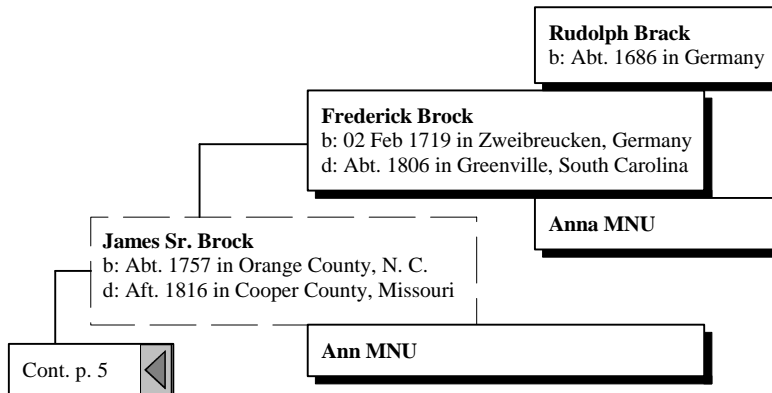

Ancestors of James Ronald Thompson

Ancestors of James Ronald Thompson

Christan Treffenstutt

b: Abt. 1725 in West Rhine River, Germany
m: Abt. 1750 in Pennsylvania
d: Sep 1774 in Lincoln at Burke County, N. C.

Frederick Treffenstutt

b: 1757 in Pennsylvania
m: Bef. 1790
d: Nov 1814 in Carter County, Tennessee

Maria Barbara Eckard

Cont. p. 4

Ancestors of James Ronald Thompson

Ancestors of James Ronald Thompson

Ancestors of James Ronald Thompson

Ancestors of James Ronald Thompson

Ancestors of James Ronald Thompson

Ancestors of James Ronald Thompson

Johann Gerhart Newman
b: Abt. 1723 in Palatine, Rhineland, Germany

Nimrod Newman
b: Abt. 1740 in Palatinate, Germany
d: Abt. 1815 in Granger Co., Tn.