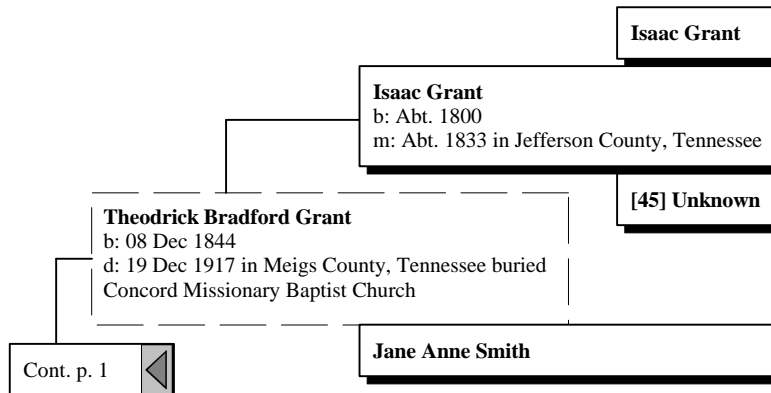

Ron's Ancestors Only File

by

Ron Thompson

Ancestors of James Ronald Thompson

Ancestors of James Ronald Thompson

Ancestors of James Ronald Thompson

Ancestors of James Ronald Thompson

Ancestors of James Ronald Thompson

Ancestors of James Ronald Thompson

Ancestors of James Ronald Thompson

Christan Treffenstutt

b: Abt. 1725 in West Rhine River, Germany
m: Abt. 1750 in Pennsylvania
d: Sep 1774 in Lincoln at Burke County, N. C.

Frederick Treffenstutt

b: 1757 in Pennsylvania
m: Bef. 1790
d: Nov 1814 in Carter County, Tennessee

Maria Barbara Eckard

Cont. p. 4

Ancestors of James Ronald Thompson

Ancestors of James Ronald Thompson

Ancestors of James Ronald Thompson