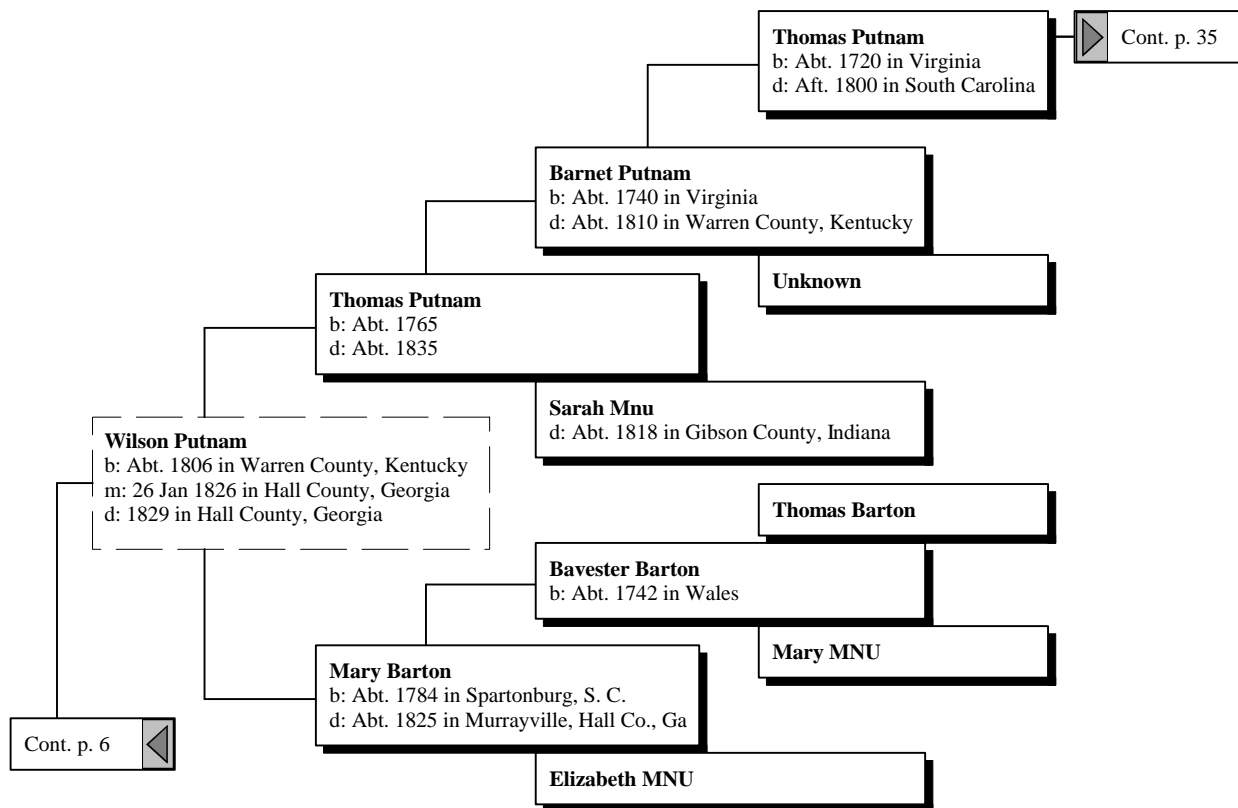

Ancestors of James Ronald Thompson