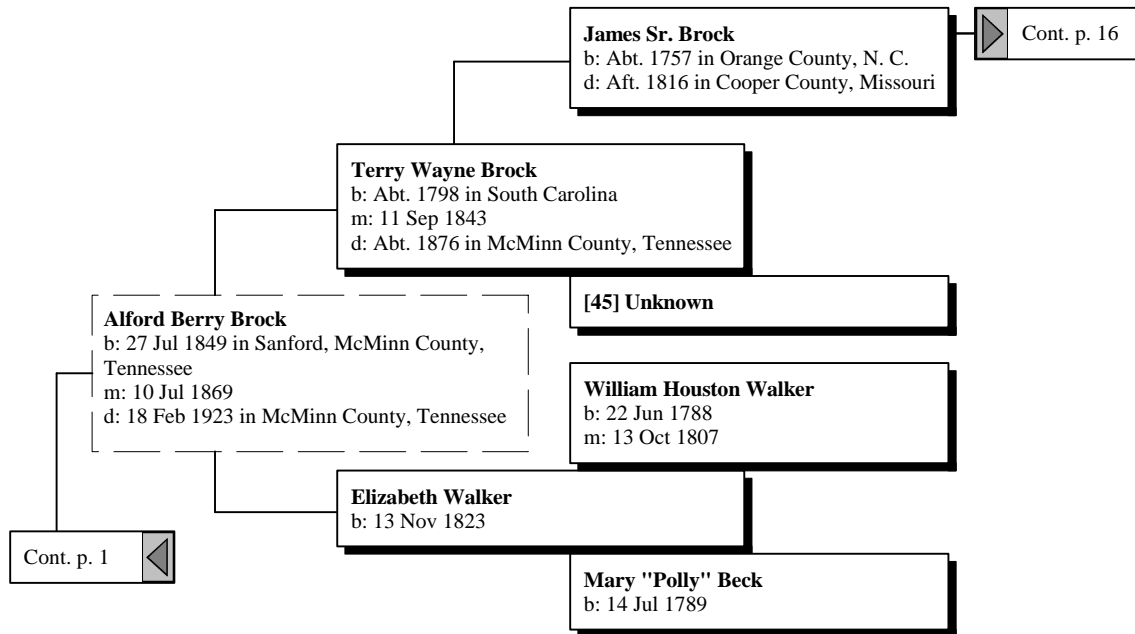

Ron's Ancestors Only File

by

Ron Thompson

Ancestors of James Ronald Thompson

Ancestors of James Ronald Thompson

Ancestors of James Ronald Thompson

Ancestors of James Ronald Thompson

Ancestors of James Ronald Thompson

Ancestors of James Ronald Thompson

Ancestors of James Ronald Thompson

Christan Treffenstutt

b: Abt. 1725 in West Rhine River, Germany
m: Abt. 1750 in Pennsylvania
d: Sep 1774 in Lincoln at Burke County, N. C.

Frederick Treffenstutt

b: 1757 in Pennsylvania
m: Bef. 1790
d: Nov 1814 in Carter County, Tennessee

Maria Barbara Eckard

Cont. p. 4

Ancestors of James Ronald Thompson

Ancestors of James Ronald Thompson

Ancestors of James Ronald Thompson

Ancestors of James Ronald Thompson

Ancestors of James Ronald Thompson

Ancestors of James Ronald Thompson

Thomas Caudil
b: Abt. 1610 in England

James Caudill
b: Abt. 1641 in England
d: Abt. 1684

Stephen Caudill
b: Abt. 1680 in Argylshire Parish, Scotland
m: Abt. 1716
d: Abt. 1753 in Lundenburg, Va