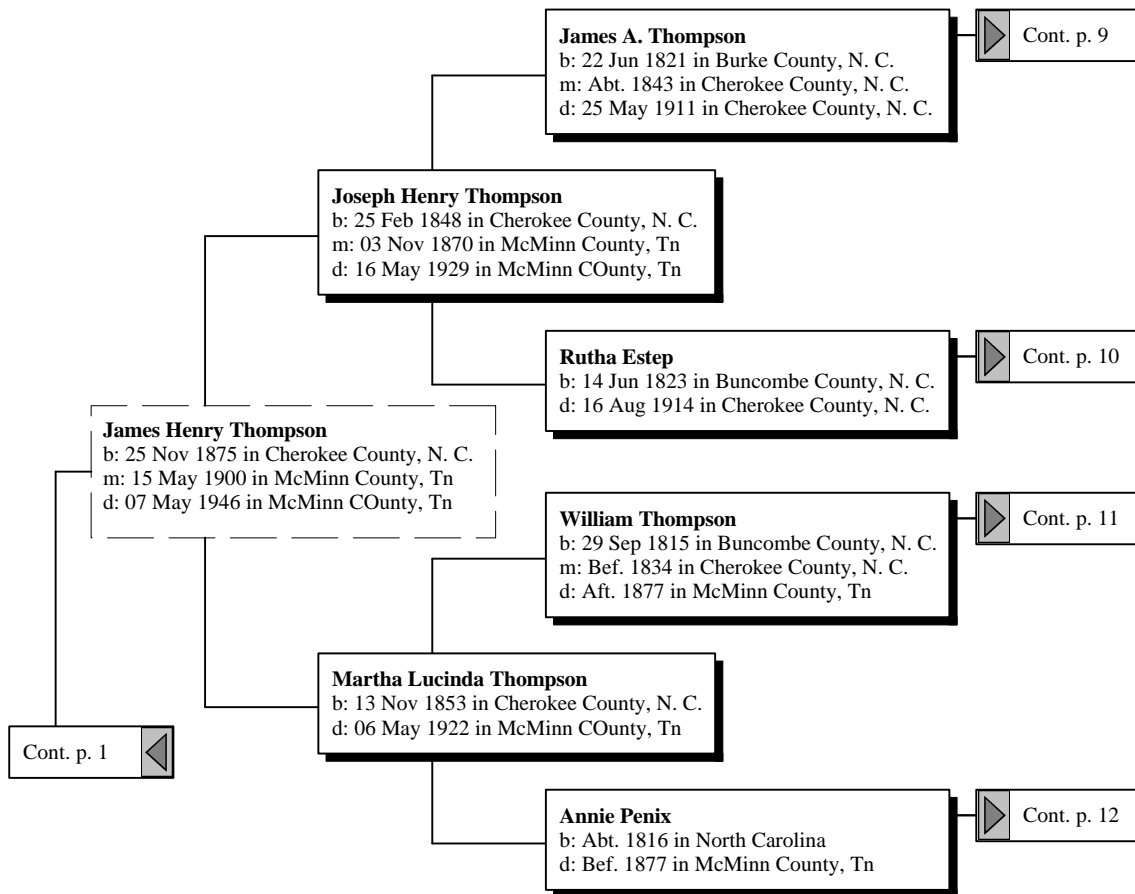

Ancestors of James Ronald Thompson