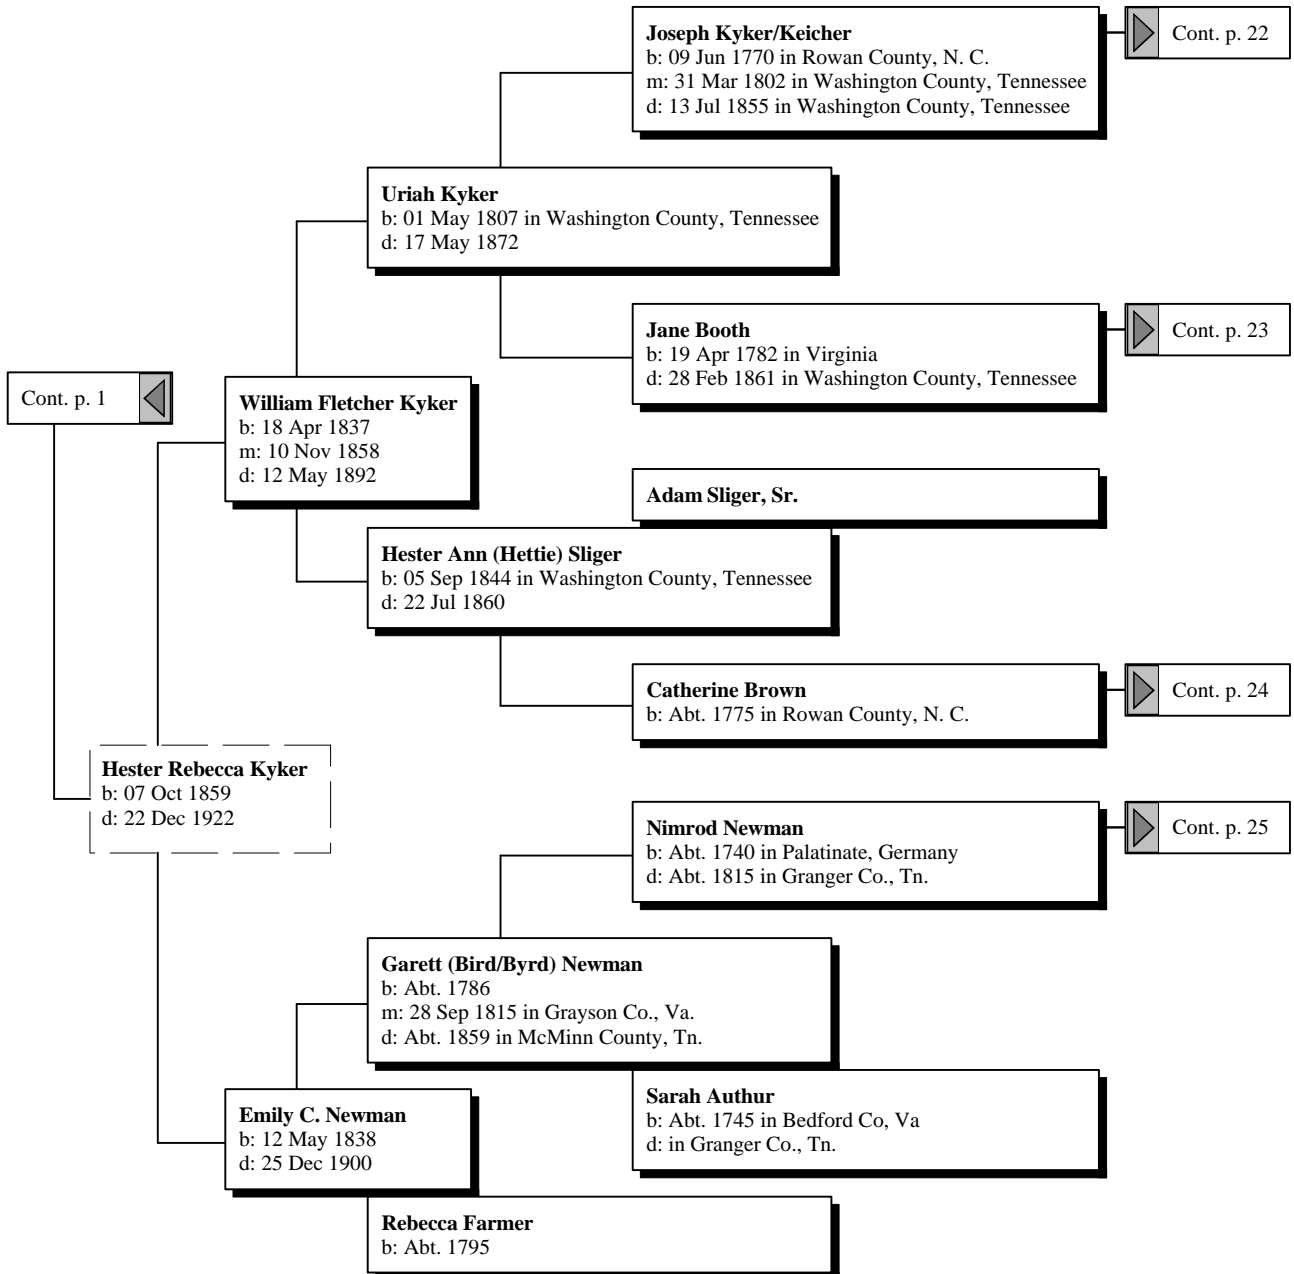

Ancestors of James Ronald Thompson