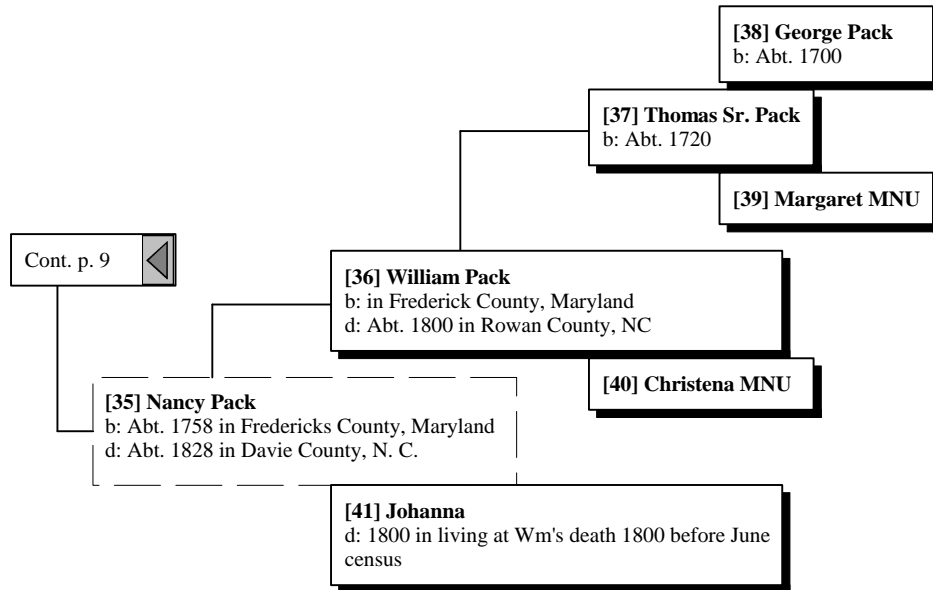

Ancestors of James Ronald Thompson