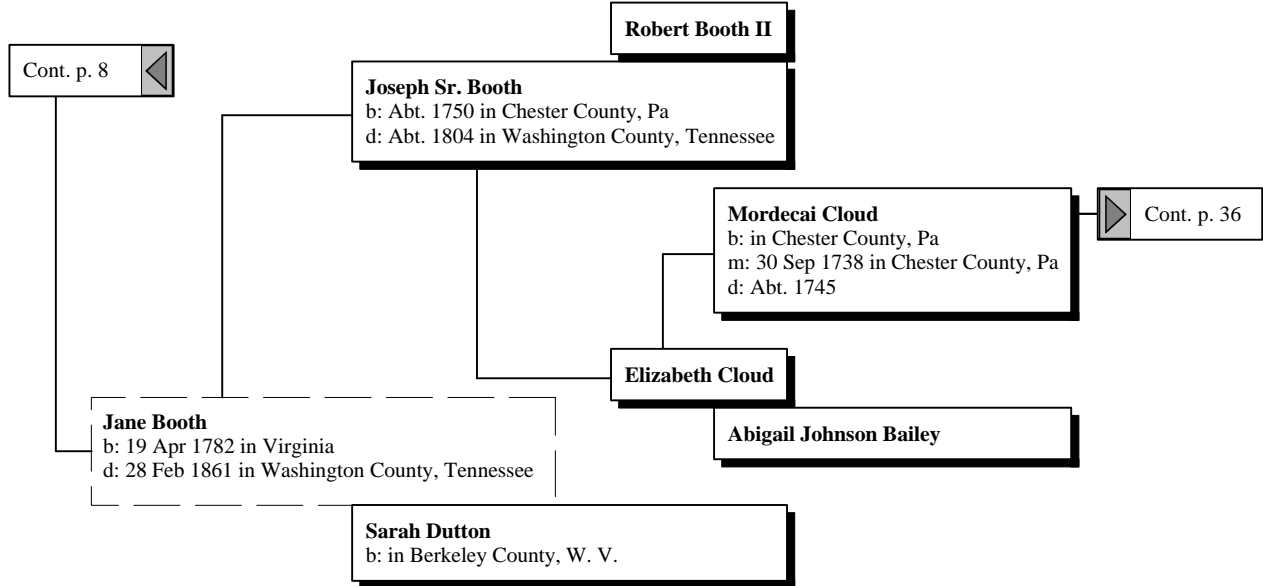

Ancestors of James Ronald Thompson

Ancestors of James Ronald Thompson

Ancestors of James Ronald Thompson

Ancestors of James Ronald Thompson

Ancestors of James Ronald Thompson

Ancestors of James Ronald Thompson

Ancestors of James Ronald Thompson

Ancestors of James Ronald Thompson

Ancestors of James Ronald Thompson

Johann Gerhart Newman
b: Abt. 1723 in Palatine, Rhineland, Germany

Nimrod Newman
b: Abt. 1740 in Palatinate, Germany
d: Abt. 1815 in Granger Co., Tn.