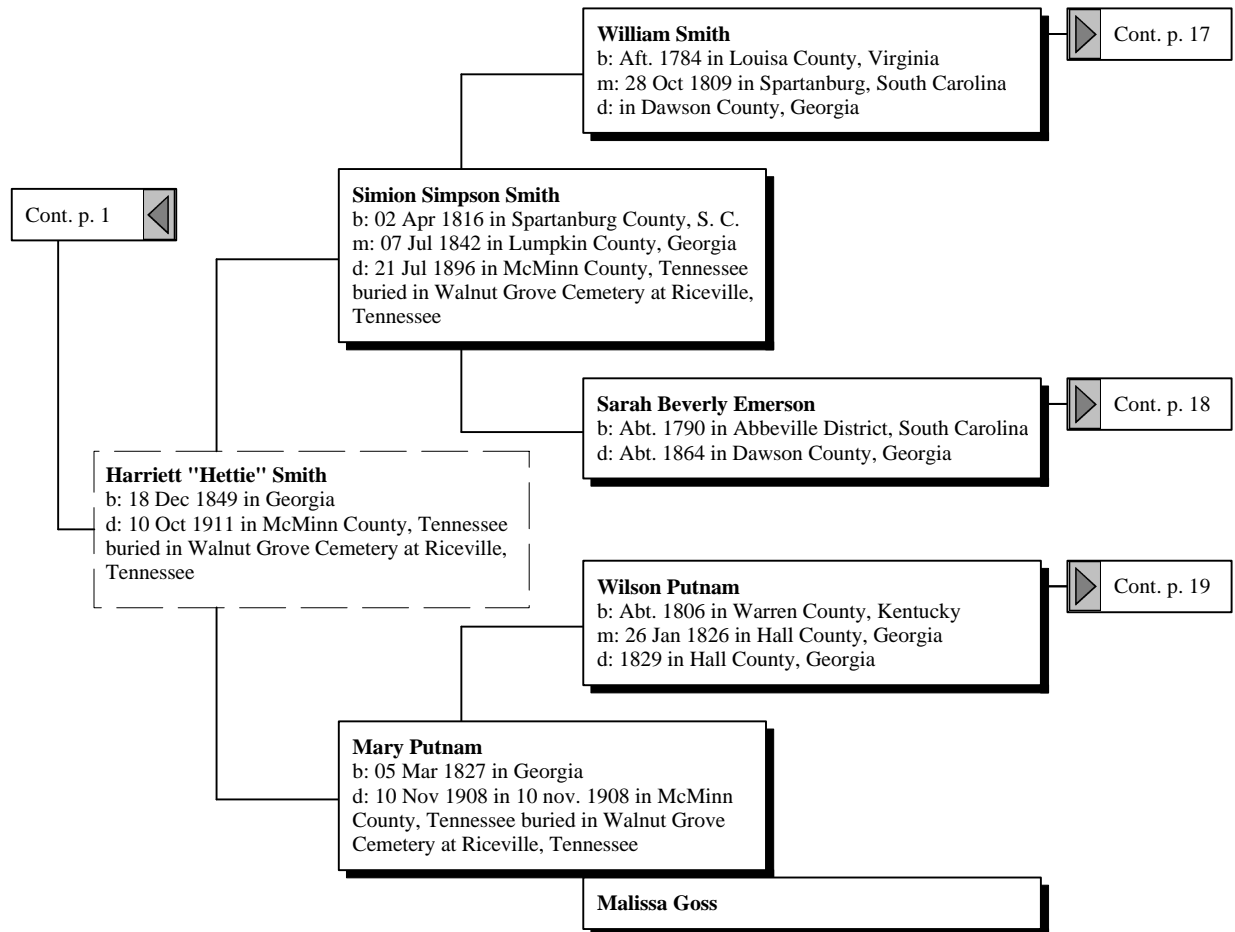

Ancestors of James Ronald Thompson