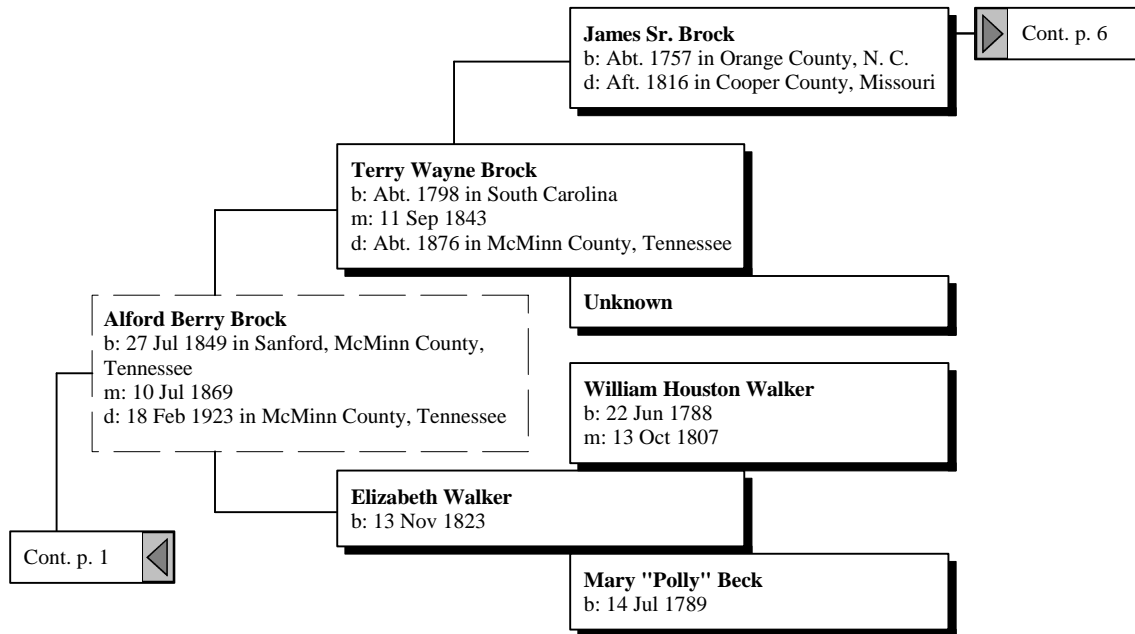

Ancestors of Guilema Rebecca Brock