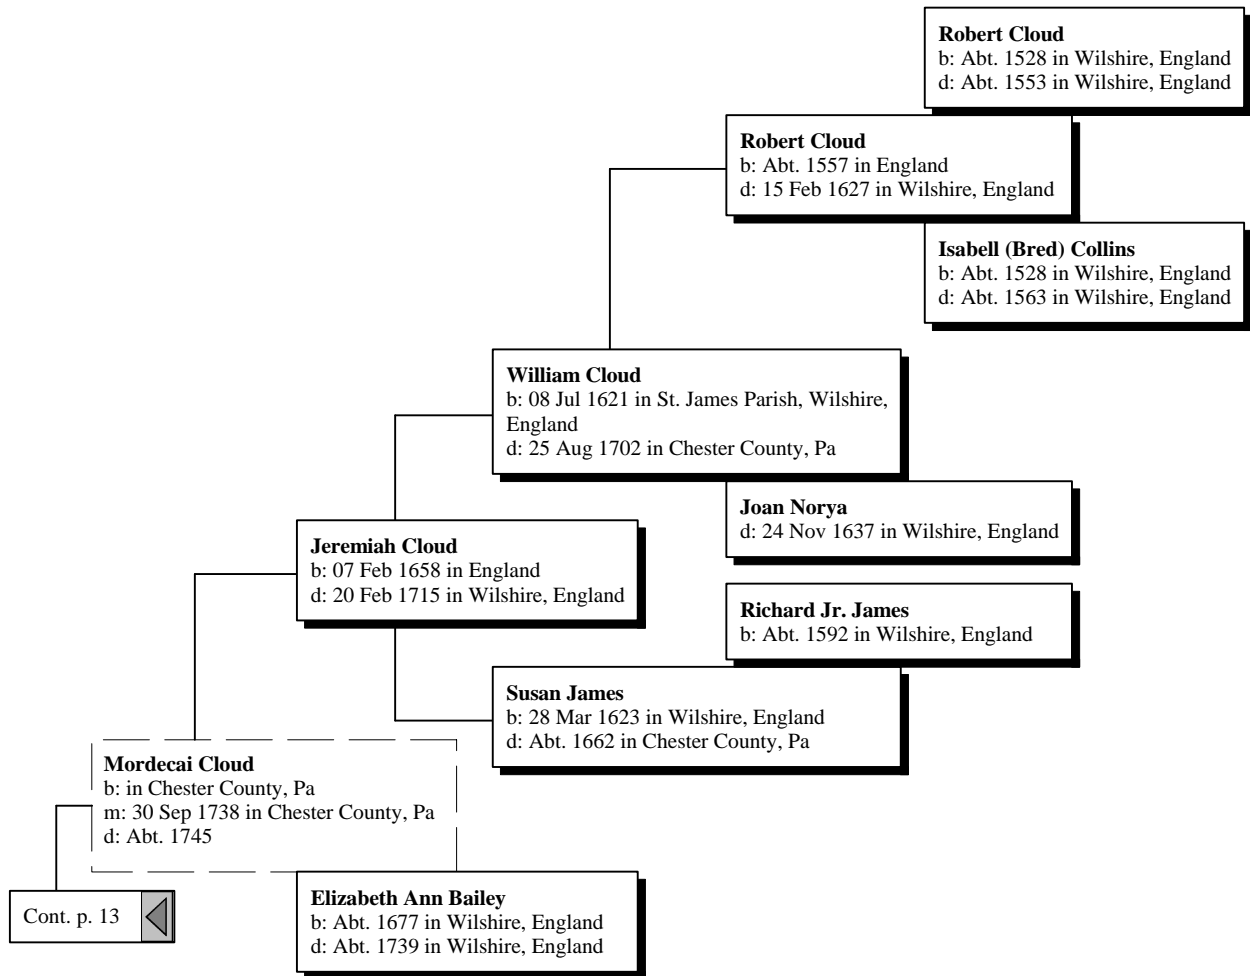

Ancestors of Guilema Rebecca Brock