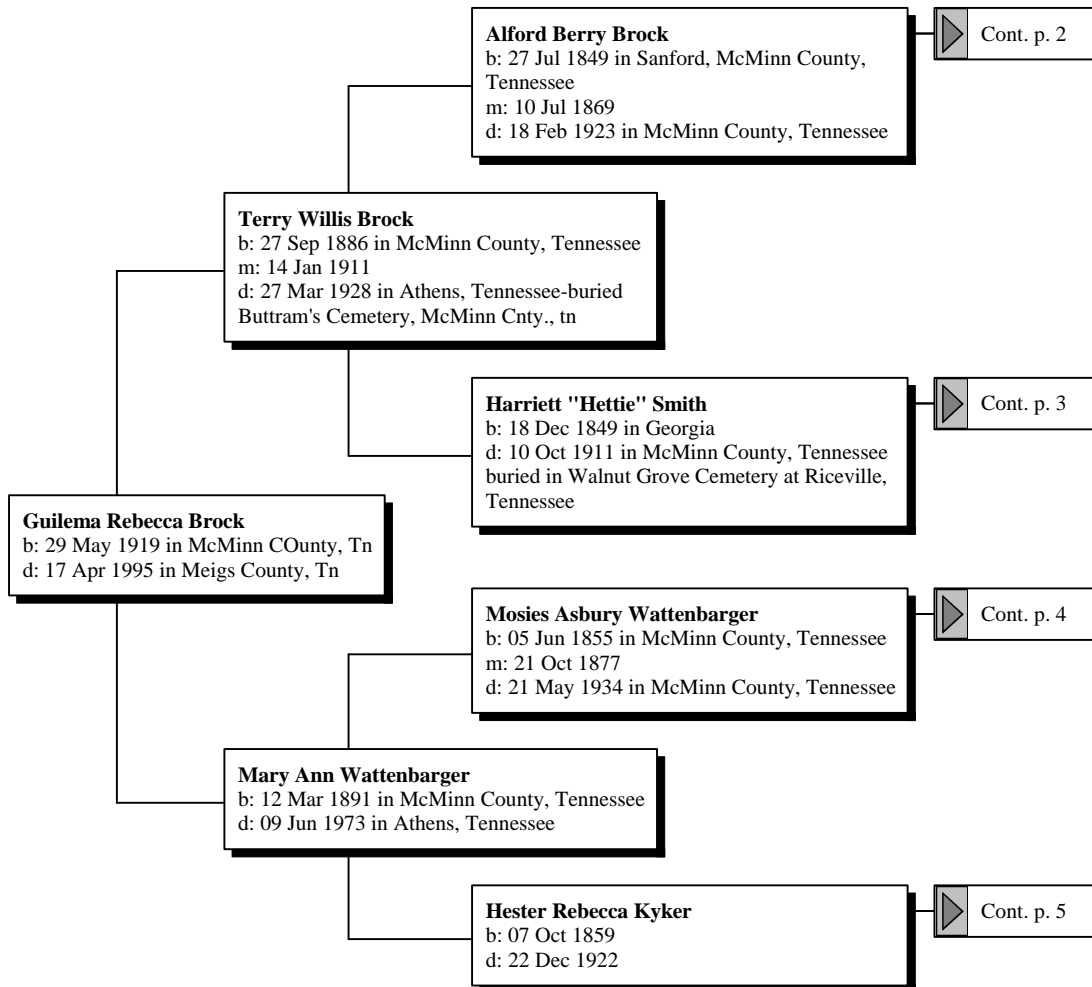

Ancestors of Guilema Rebecca Brock