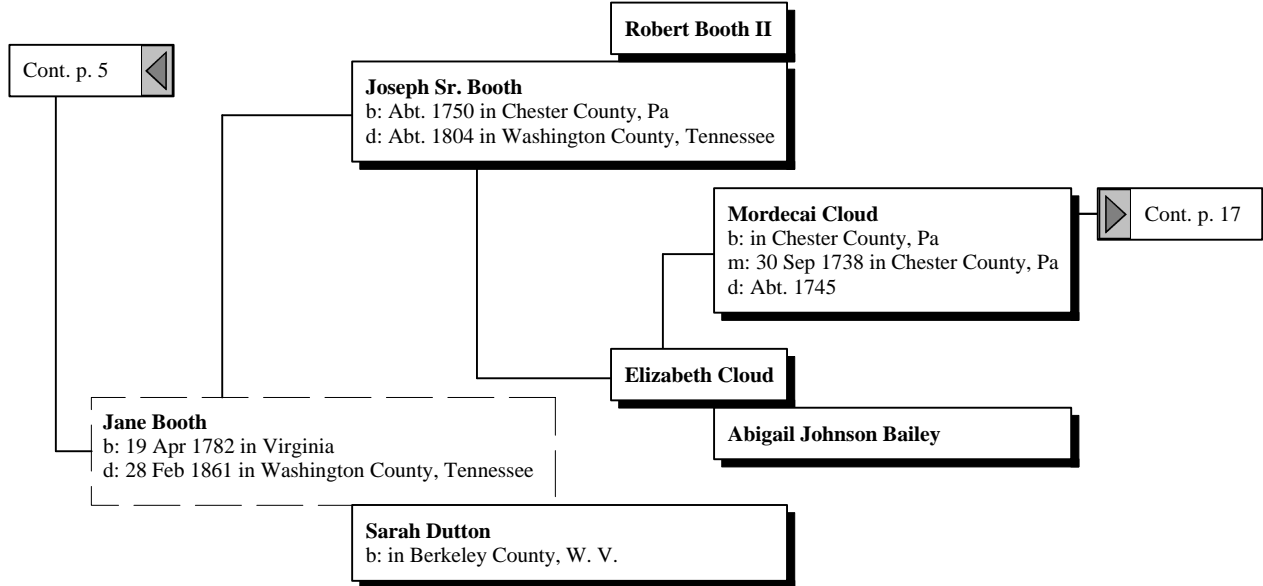

Ancestors of Guilema Rebecca Brock

Ancestors of Guilema Rebecca Brock

Ancestors of Guilema Rebecca Brock

Ancestors of Guilema Rebecca Brock

Ancestors of Guilema Rebecca Brock

Ancestors of Guilema Rebecca Brock

Ancestors of Guilema Rebecca Brock

Ancestors of Guilema Rebecca Brock

Ancestors of Guilema Rebecca Brock

Ancestors of Guilema Rebecca Brock

Johann Gerhart Newman
b: Abt. 1723 in Palatine, Rhineland, Germany

Nimrod Newman
b: Abt. 1740 in Palatinate, Germany
d: Abt. 1815 in Granger Co., Tn.

Cont. p. 5

Ancestors of Guilema Rebecca Brock

Ancestors of Guilema Rebecca Brock

Ancestors of Guilema Rebecca Brock