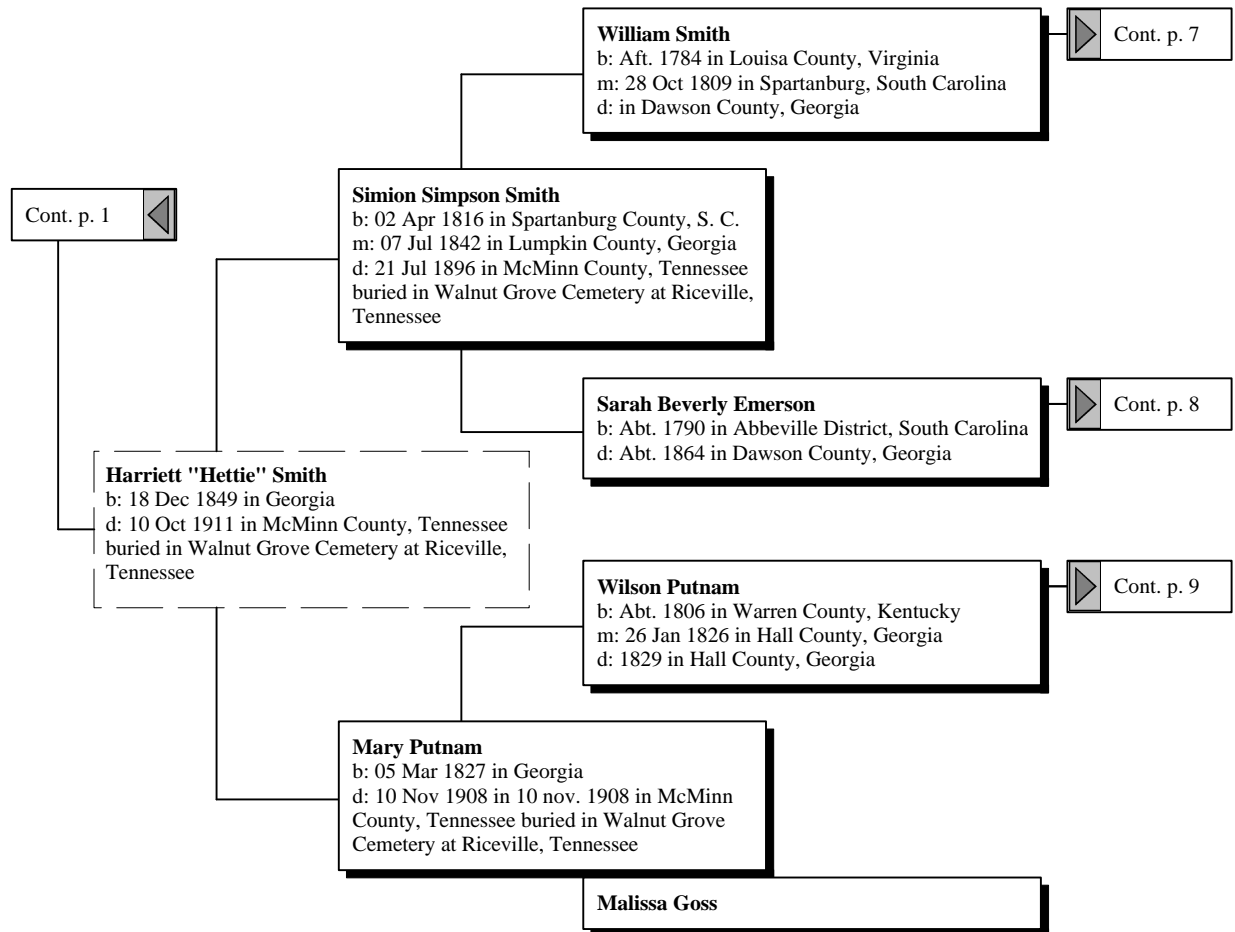

Ancestors of Guilema Rebecca Brock