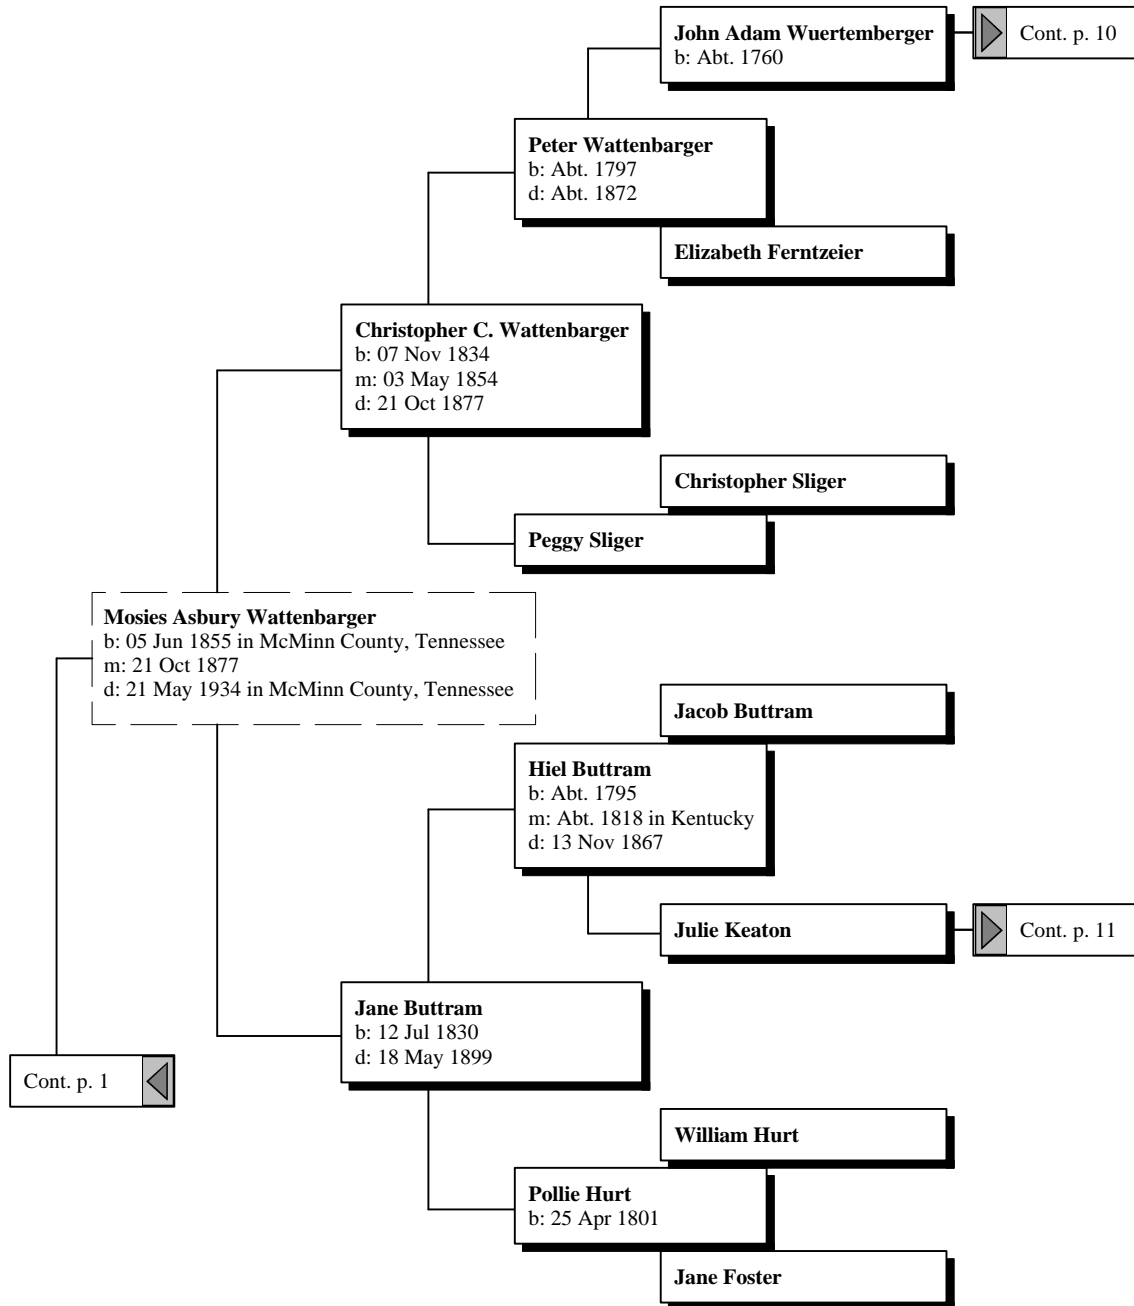

Ancestors of Guilema Rebecca Brock