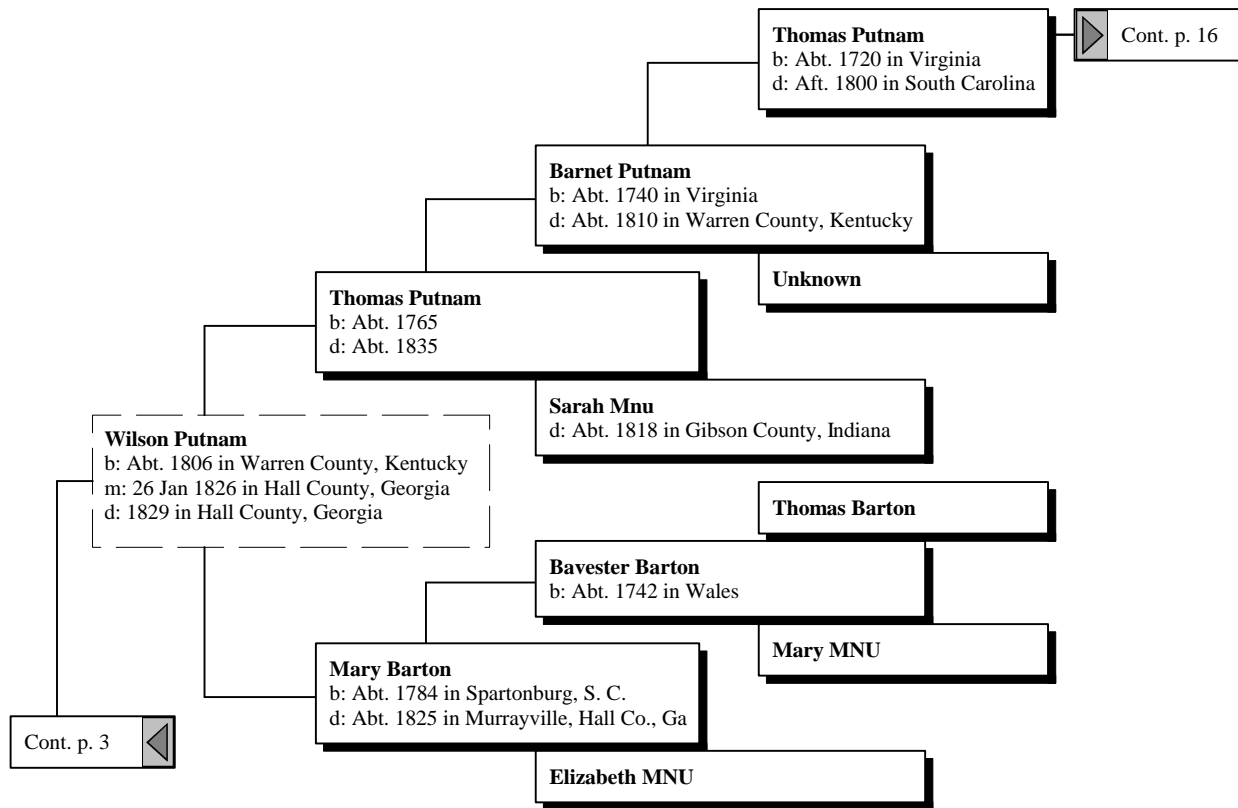

Ancestors of Guilema Rebecca Brock