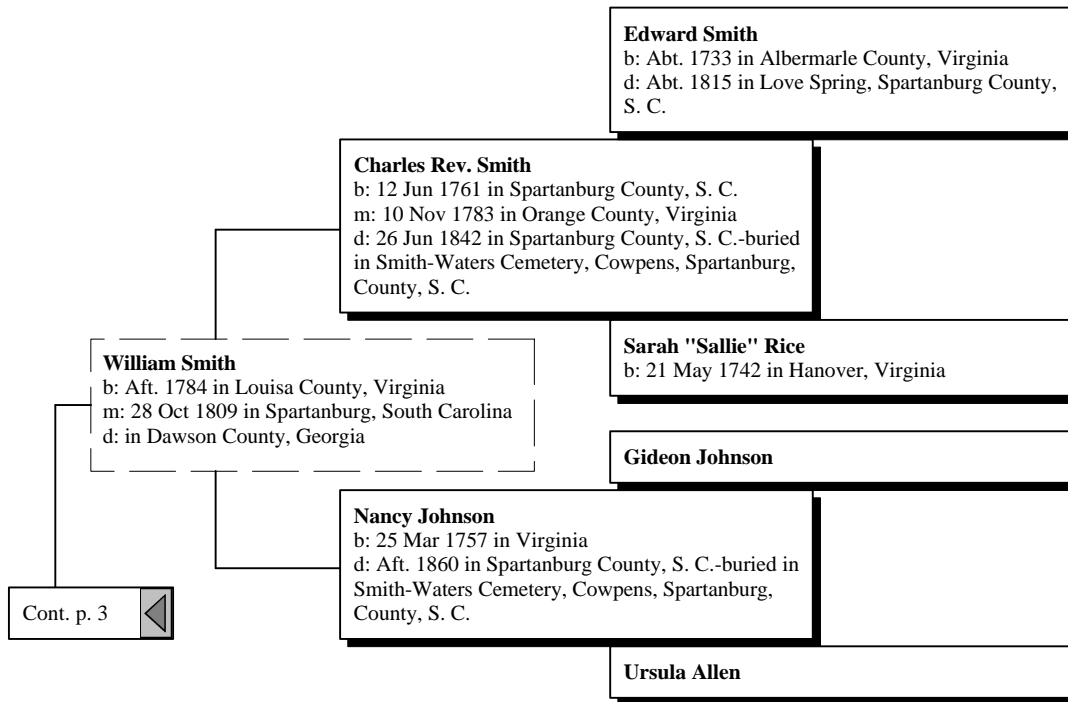

Ancestors of Guilema Rebecca Brock