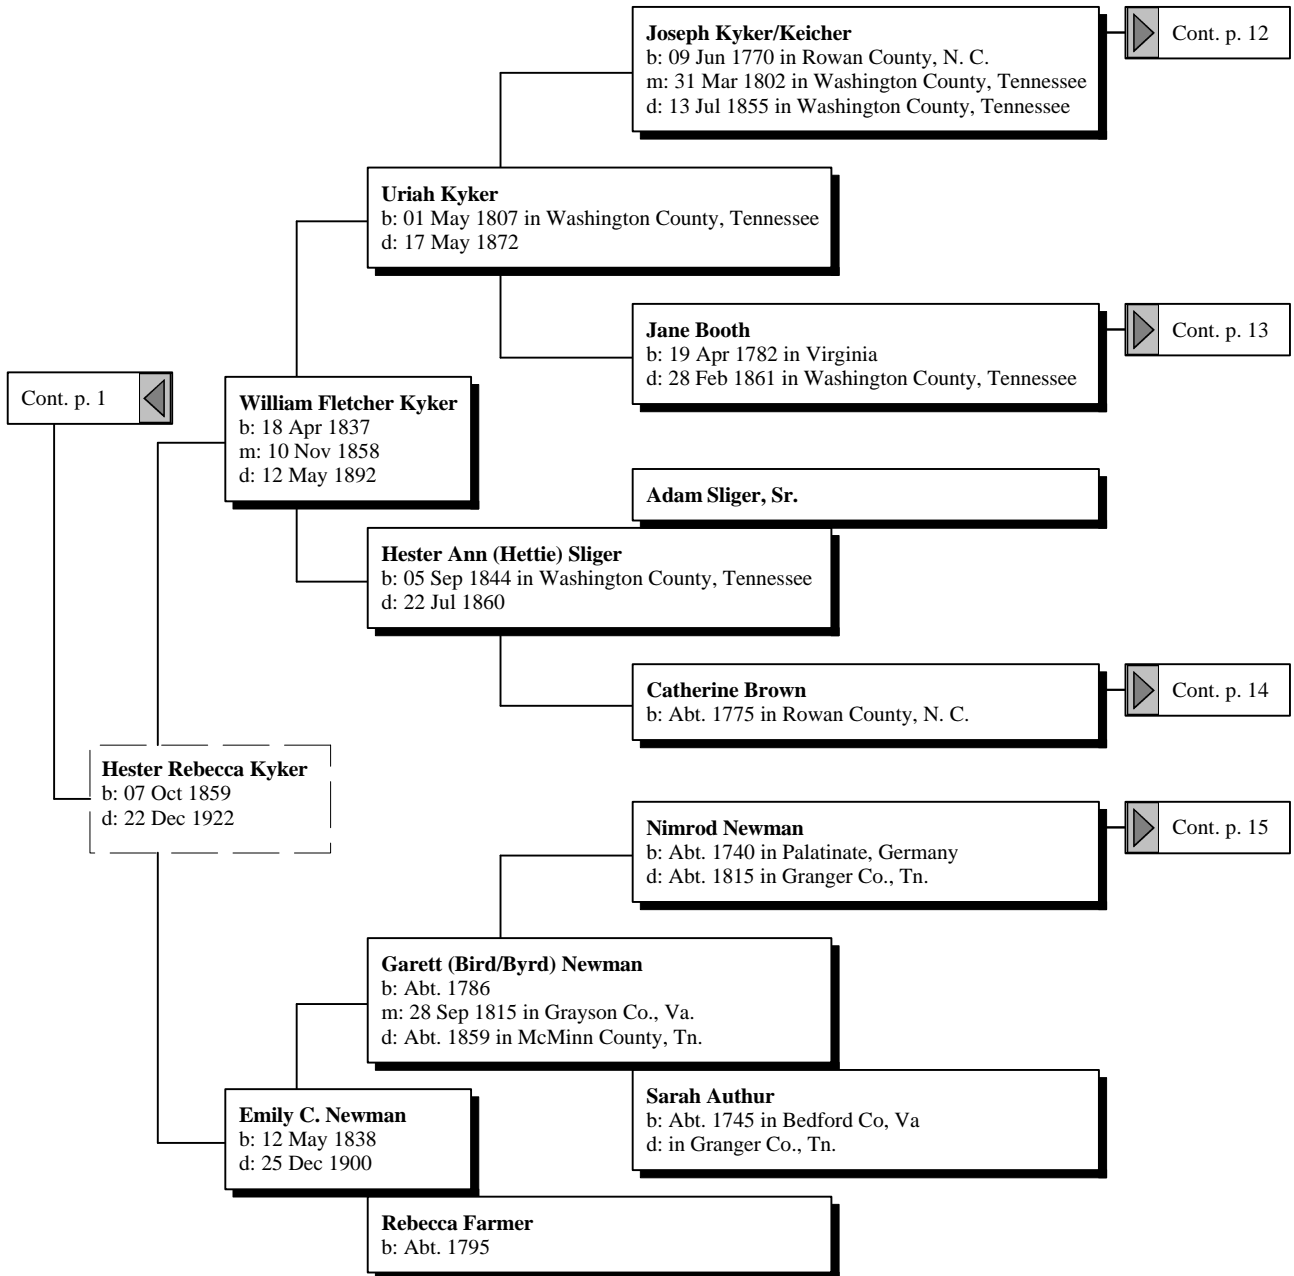

Ancestors of Guilema Rebecca Brock