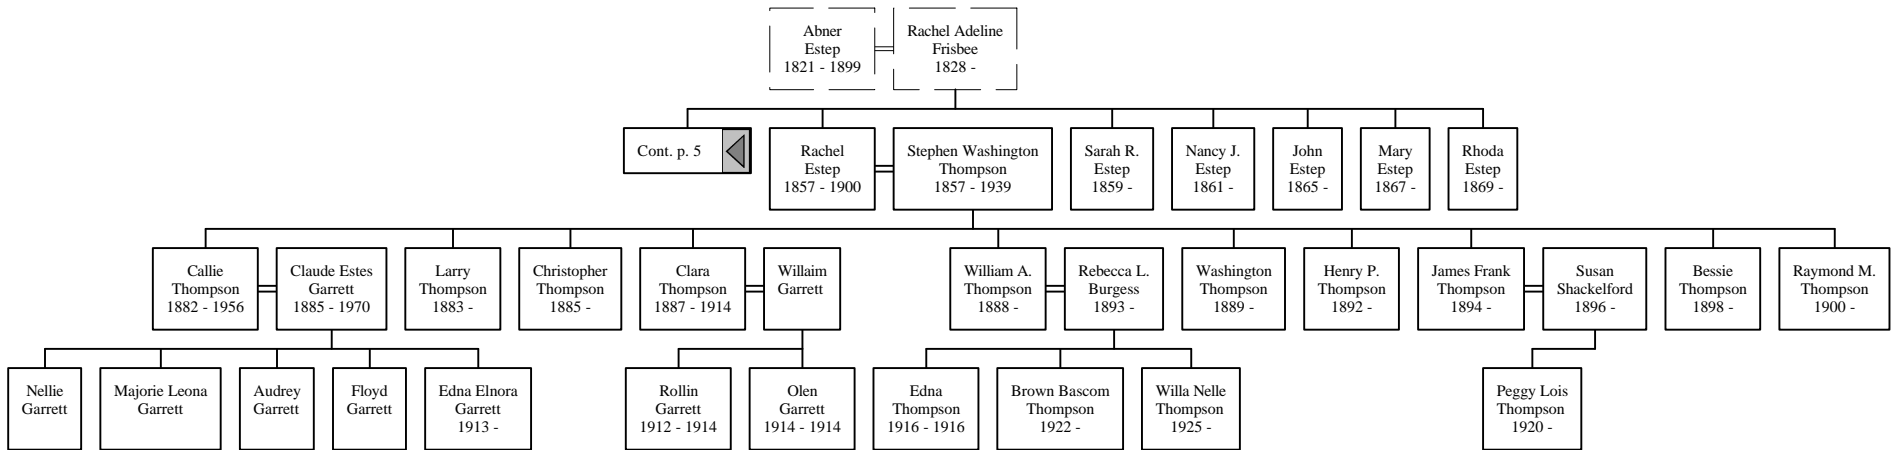

Henry Estep Ancestors & Descendants

by

Ron Thompson

Ancestors of Henry Estep

Ancestors of Henry Estep

Ancestors of Henry Estep

Ancestors of Henry Estep

Descendants of Henry Estep

Descendants of Henry Estep

Descendants of Henry Estep

Descendants of Henry Estep

Descendants of Henry Estep

Descendants of Henry Estep

Descendants of Henry Estep

Descendants of Henry Estep

Descendants of Henry Estep

Generation No. 3

6. John Adams, born Abt. 1727 in Stafford County, Virginia; died Abt. 1804 in Wilkes County, N. C. at Roaring River. He was the son of **12. Benjamin Thomas Adams** and **13. Nancy Agnes Ezell**. He married **7. Ann Caudill** Abt. 1746 in Virginia.

7. Ann Caudill, born Abt. 1730 in Fairfax, Virginia; died Aft. 1804 in probably Wilkes County, N. C. at Roaring River. She was the daughter of **14. Stephen Caudill** and **15. Mary Elizabeth Fields**.