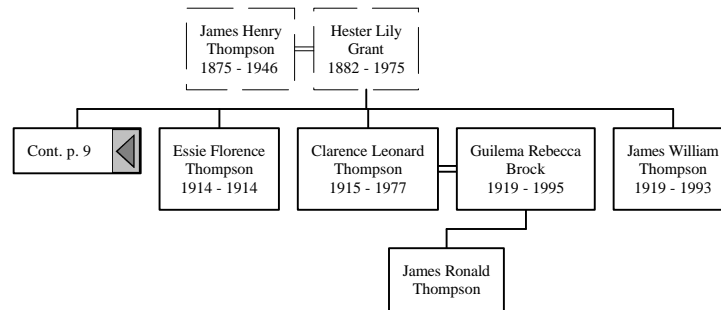

Descendants of Henry Estep