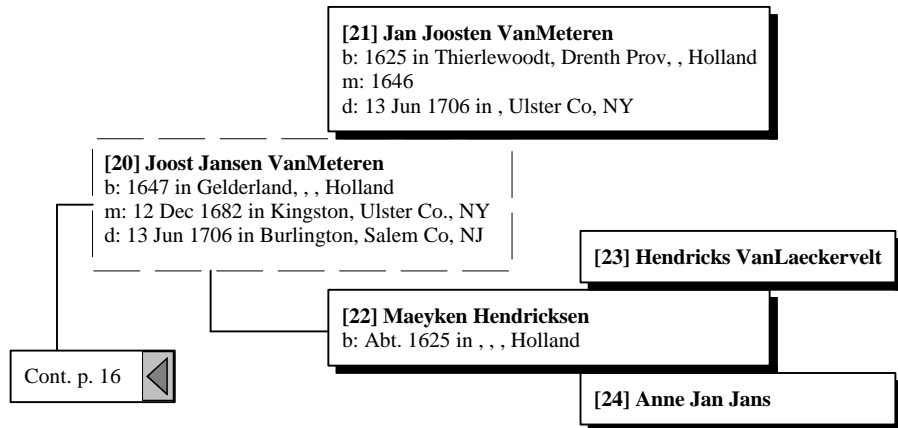

[13] Jan Roeloffson Eltinge
b: 29 Jul 1632 in Switchelaer, Beilen (Beyla),
Drenthe, Holland
m: 1677 in , Ulster Co, NY
d: in , Ulster Co, NY

[15] Stricker Aaltje Lebring
b: Abt. 1610 in , , Holland

Cont. p. 14

Ancestors of James Henry Thompson

Ancestors of James Henry Thompson

Ancestors of James Henry Thompson

Ancestors of James Henry Thompson

[14] Roelif Eltinge
b: Abt. 1610 in , , Holland

[13] Jan Roeloffson Eltinge
b: 29 Jul 1632 in Switchelaer, Beilen (Beyla),
Drenthe, Holland
m: 1677 in , Ulster Co, NY
d: in , Ulster Co, NY

[15] Stricker Aaltje Lebring
b: Abt. 1610 in , , Holland

Cont. p. 16

Ancestors of James Henry Thompson

Ancestors of James Henry Thompson

Ancestors of James Henry Thompson