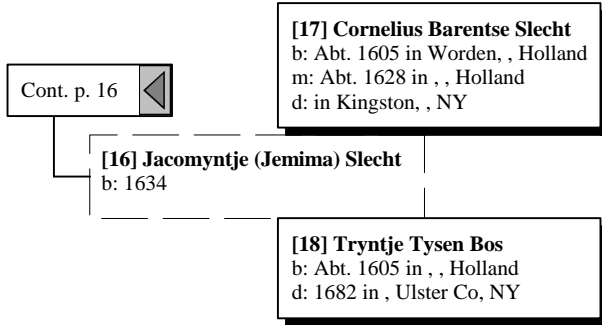

[13] Jan Roeloffson Eltinge
b: 29 Jul 1632 in Switchelaer, Beilen (Beyla),
Drenthe, Holland
m: 1677 in , Ulster Co, NY
d: in , Ulster Co, NY

[15] Stricker Aaltje Lebring
b: Abt. 1610 in , , Holland

Cont. p. 14

Ancestors of James Henry Thompson

Ancestors of James Henry Thompson

Ancestors of James Henry Thompson

Ancestors of James Henry Thompson

[14] Roelif Eltinge
b: Abt. 1610 in , , Holland

[13] Jan Roeloffson Eltinge
b: 29 Jul 1632 in Switchelaer, Beilen (Beyla),
Drenthe, Holland
m: 1677 in , Ulster Co, NY
d: in , Ulster Co, NY

[15] Stricker Aaltje Lebring
b: Abt. 1610 in , , Holland

Cont. p. 16

Ancestors of James Henry Thompson

Ancestors of James Henry Thompson

Ancestors of James Henry Thompson