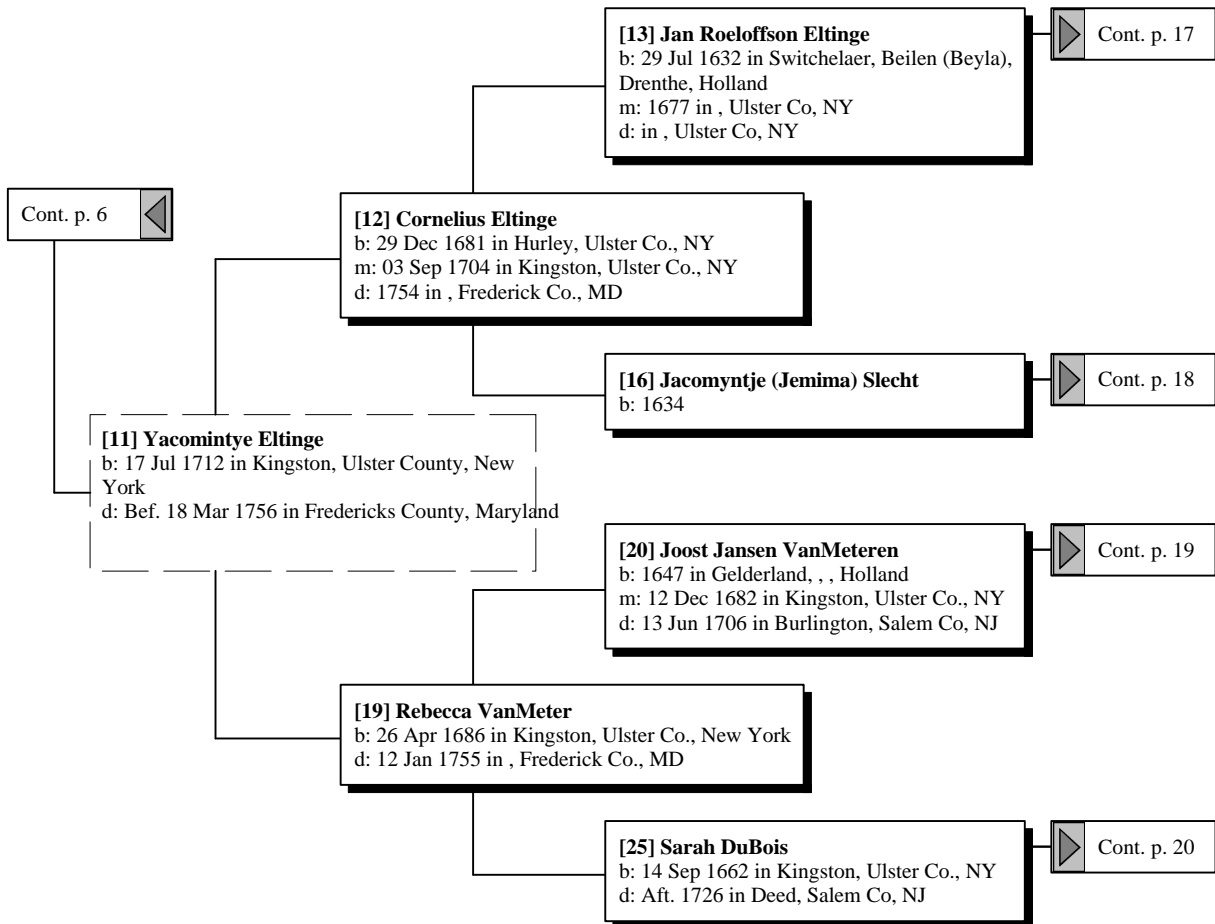

Ancestors of James Henry Thompson

Ancestors of James Henry Thompson

Ancestors of James Henry Thompson

Ancestors of James Henry Thompson

Ancestors of James Henry Thompson

Cont. p. 4 

[36] William Pack
b: in Frederick County, Maryland
d: Abt. 1800 in Rowan County, NC

[35] Nancy Pack
b: Abt. 1758 in Fredericks County, Maryland
d: Abt. 1828 in Davie County, N. C.

[37] Johanna
d: 1800 in living at Wm's death 1800 before June
census

Ancestors of James Henry Thompson

Ancestors of James Henry Thompson

Ancestors of James Henry Thompson

Ancestors of James Henry Thompson

Ancestors of James Henry Thompson

Ancestors of James Henry Thompson

Ancestors of James Henry Thompson

[14] Roelif Eltinge
b: Abt. 1610 in , , Holland