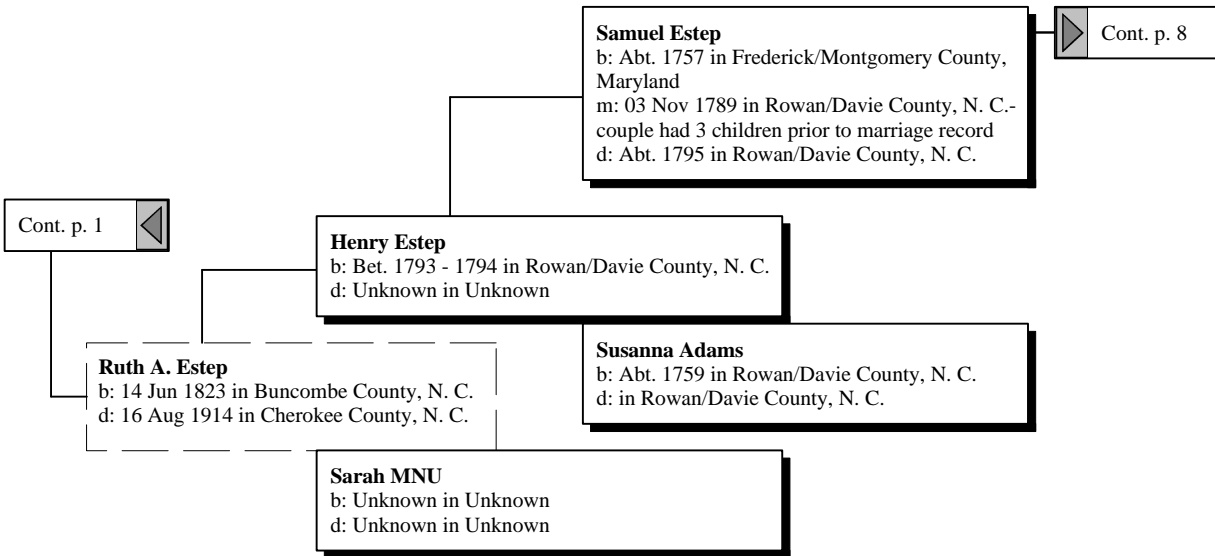

Ancestors of James Henry Thompson