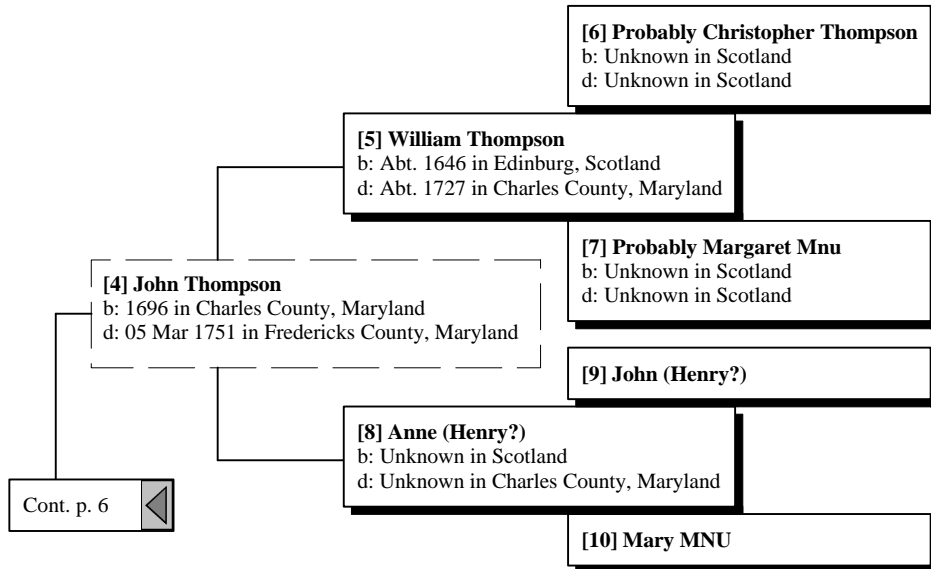

Ancestors of James Henry Thompson

Ancestors of James Henry Thompson

Ancestors of James Henry Thompson

Ancestors of James Henry Thompson

Ancestors of James Henry Thompson

Cont. p. 4 

[36] William Pack
b: in Frederick County, Maryland
d: Abt. 1800 in Rowan County, NC

[35] Nancy Pack
b: Abt. 1758 in Fredericks County, Maryland
d: Abt. 1828 in Davie County, N. C.

[37] Johanna
d: 1800 in living at Wm's death 1800 before June
census

Ancestors of James Henry Thompson

Ancestors of James Henry Thompson

Ancestors of James Henry Thompson

Ancestors of James Henry Thompson

Ancestors of James Henry Thompson

Ancestors of James Henry Thompson

Ancestors of James Henry Thompson

[14] Roelif Eltinge
b: Abt. 1610 in , , Holland