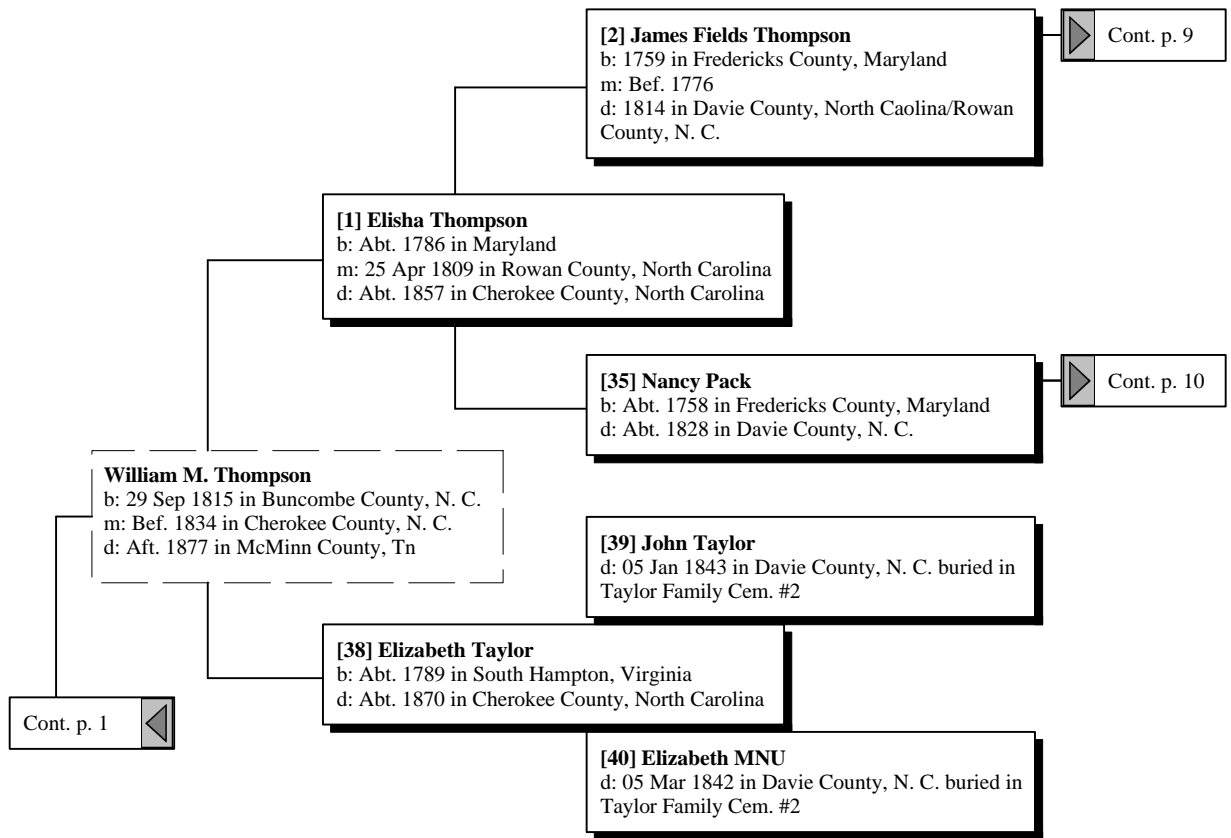

James Henry Thompson Ancestors

by

Ron Thompson

Ancestors of James Henry Thompson

Ancestors of James Henry Thompson

Ancestors of James Henry Thompson

Ancestors of James Henry Thompson

Ancestors of James Henry Thompson

Ancestors of James Henry Thompson

Ancestors of James Henry Thompson

Ancestors of James Henry Thompson

Ancestors of James Henry Thompson

Ancestors of James Henry Thompson

Cont. p. 4 

[36] William Pack
b: in Frederick County, Maryland
d: Abt. 1800 in Rowan County, NC

[35] Nancy Pack
b: Abt. 1758 in Fredericks County, Maryland
d: Abt. 1828 in Davie County, N. C.

[37] Johanna
d: 1800 in living at Wm's death 1800 before June
census

Ancestors of James Henry Thompson

Ancestors of James Henry Thompson

[15] Stricker Aaltje Lebring
b: Abt. 1610 in , , Holland

Cont. p. 16

Ancestors of James Henry Thompson

Ancestors of James Henry Thompson

Ancestors of James Henry Thompson