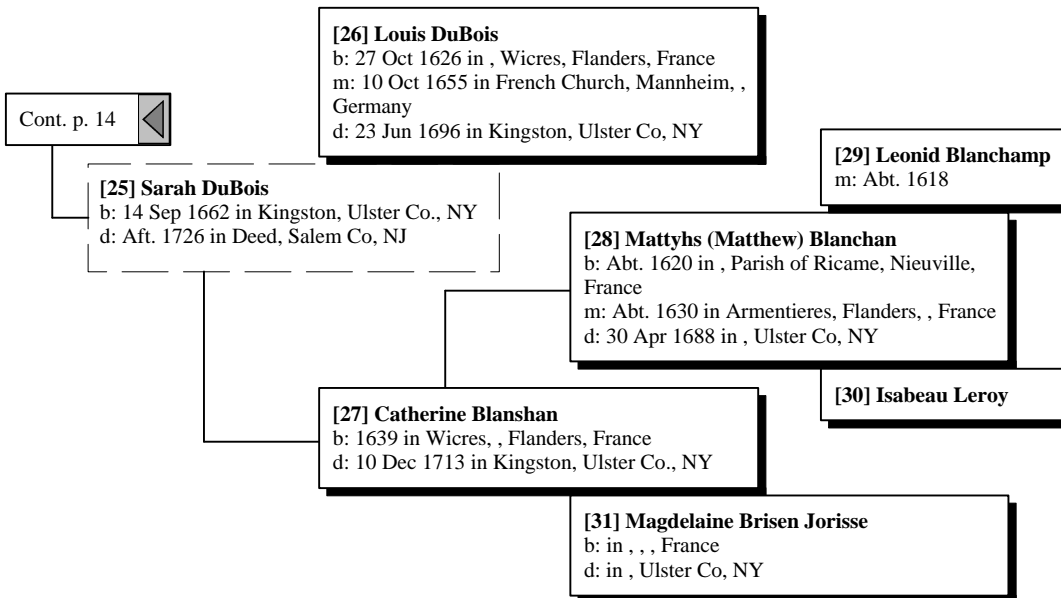

Ancestors of James Henry Thompson

Ancestors of James Henry Thompson

Ancestors of James Henry Thompson

Ancestors of James Henry Thompson

Ancestors of James Henry Thompson

[14] Roelif Eltinge
b: Abt. 1610 in , , Holland

[13] Jan Roeloffson Eltinge
b: 29 Jul 1632 in Switchelaer, Beilen (Beyla),
Drenthe, Holland
m: 1677 in , Ulster Co, NY
d: in , Ulster Co, NY

[15] Stricker Aaltje Lebring
b: Abt. 1610 in , , Holland

Cont. p. 14

Ancestors of James Henry Thompson

Ancestors of James Henry Thompson

Ancestors of James Henry Thompson

Ancestors of James Henry Thompson

[14] Roelif Eltinge
b: Abt. 1610 in , , Holland

[13] Jan Roeloffson Eltinge
b: 29 Jul 1632 in Switchelaer, Beilen (Beyla),
Drenthe, Holland
m: 1677 in , Ulster Co, NY
d: in , Ulster Co, NY

[15] Stricker Aaltje Lebring
b: Abt. 1610 in , , Holland

Cont. p. 16

Ancestors of James Henry Thompson

Ancestors of James Henry Thompson

Ancestors of James Henry Thompson