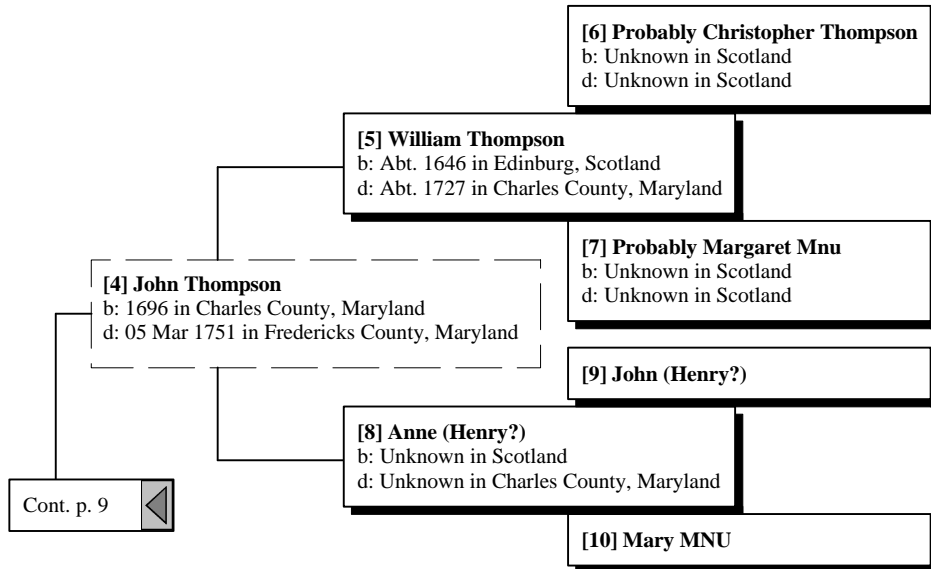

Ancestors of James Henry Thompson

Ancestors of James Henry Thompson

Ancestors of James Henry Thompson

Ancestors of James Henry Thompson

Ancestors of James Henry Thompson

Cont. p. 4 

[36] William Pack
b: in Frederick County, Maryland
d: Abt. 1800 in Rowan County, NC

[35] Nancy Pack
b: Abt. 1758 in Fredericks County, Maryland
d: Abt. 1828 in Davie County, N. C.

[37] Johanna
d: 1800 in living at Wm's death 1800 before June
census

Ancestors of James Henry Thompson

Ancestors of James Henry Thompson

Ancestors of James Henry Thompson

Ancestors of James Henry Thompson

Ancestors of James Henry Thompson

Ancestors of James Henry Thompson

Ancestors of James Henry Thompson

[14] Roelif Eltinge
b: Abt. 1610 in , , Holland