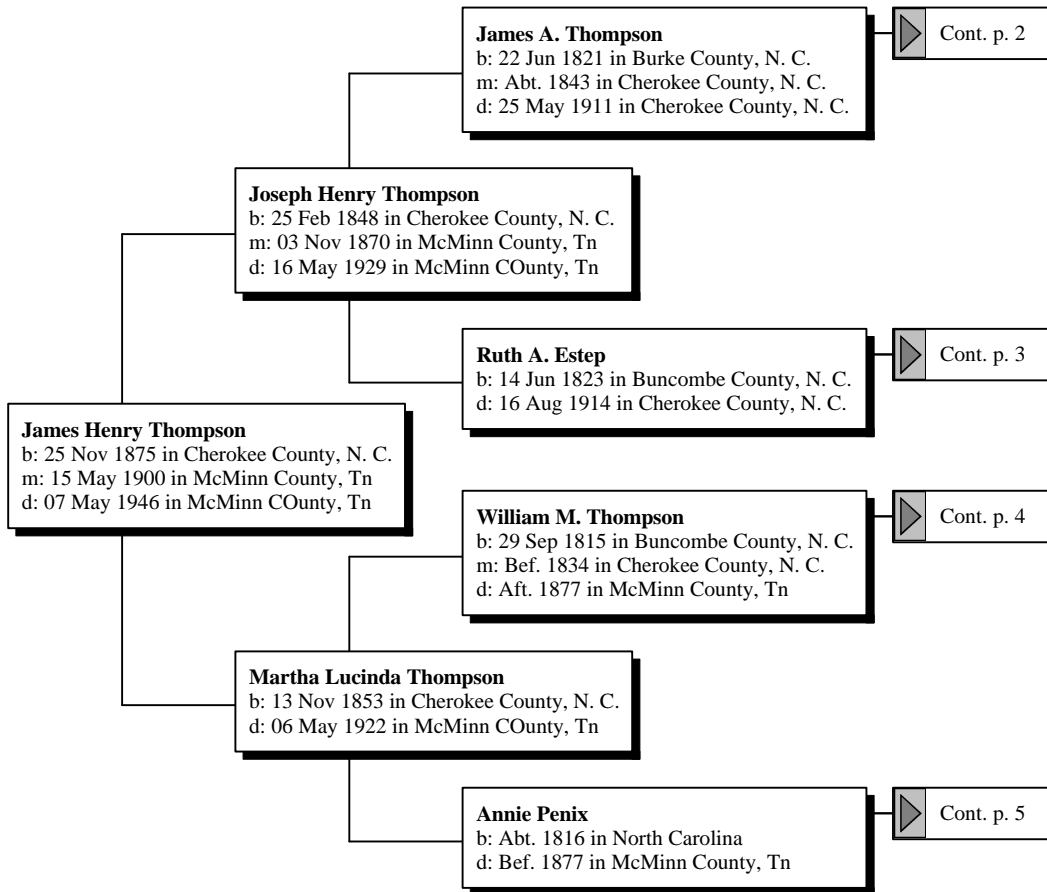

James Henry Thompson Ancestors

by

Ron Thompson

Ancestors of James Henry Thompson

Ancestors of James Henry Thompson

Ancestors of James Henry Thompson

Ancestors of James Henry Thompson

Ancestors of James Henry Thompson

Ancestors of James Henry Thompson

Ancestors of James Henry Thompson

Ancestors of James Henry Thompson

Ancestors of James Henry Thompson

Ancestors of James Henry Thompson

Cont. p. 4 

[36] William Pack
b: in Frederick County, Maryland
d: Abt. 1800 in Rowan County, NC

[35] Nancy Pack
b: Abt. 1758 in Fredericks County, Maryland
d: Abt. 1828 in Davie County, N. C.

[37] Johanna
d: 1800 in living at Wm's death 1800 before June
census

Ancestors of James Henry Thompson

Ancestors of James Henry Thompson

[15] Stricker Aaltje Lebring
b: Abt. 1610 in , , Holland

Cont. p. 16

Ancestors of James Henry Thompson

Ancestors of James Henry Thompson

Ancestors of James Henry Thompson