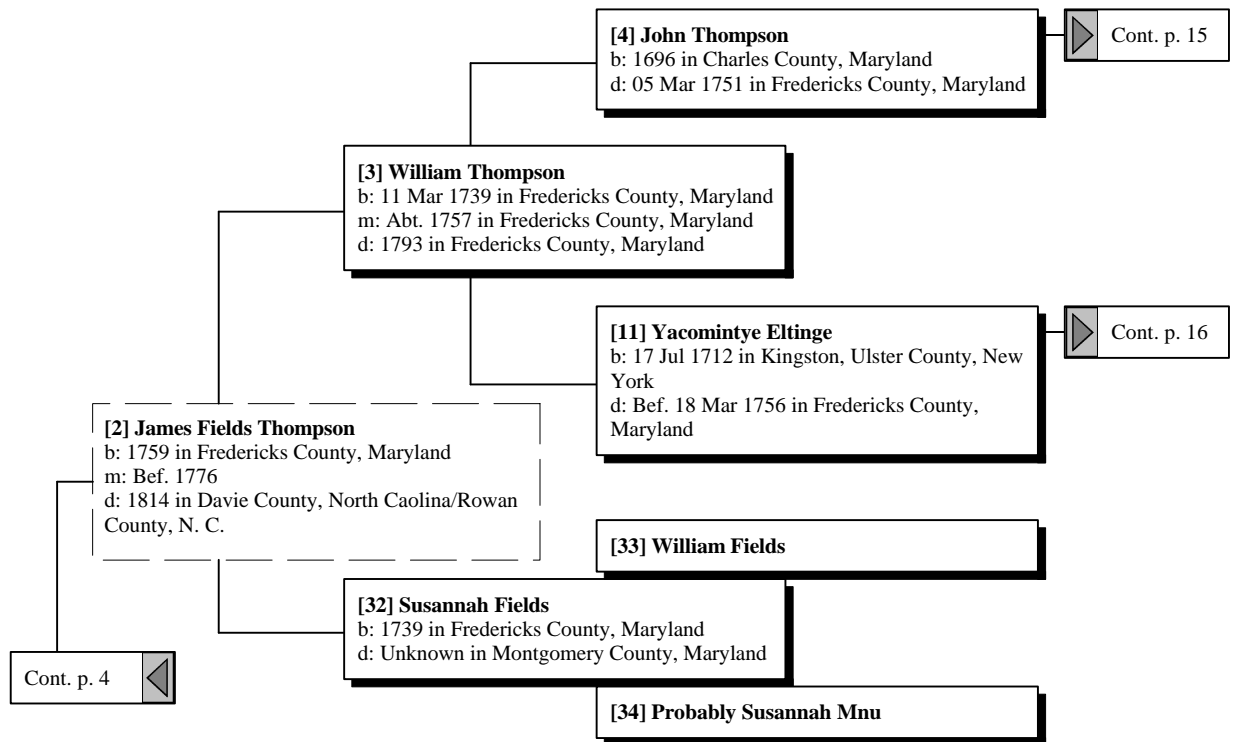

Ancestors of James Henry Thompson

Ancestors of James Henry Thompson

Ancestors of James Henry Thompson

Ancestors of James Henry Thompson

Ancestors of James Henry Thompson

Cont. p. 4 

[36] William Pack
b: in Frederick County, Maryland
d: Abt. 1800 in Rowan County, NC

[35] Nancy Pack
b: Abt. 1758 in Fredericks County, Maryland
d: Abt. 1828 in Davie County, N. C.

[37] Johanna
d: 1800 in living at Wm's death 1800 before June
census

Ancestors of James Henry Thompson

Ancestors of James Henry Thompson

Ancestors of James Henry Thompson

Ancestors of James Henry Thompson

Ancestors of James Henry Thompson

Ancestors of James Henry Thompson

Ancestors of James Henry Thompson

[14] Roelif Eltinge
b: Abt. 1610 in , , Holland

[15] Stricker Aaltje Lebring
b: Abt. 1610 in , , Holland

Cont. p. 16

Ancestors of James Henry Thompson

Ancestors of James Henry Thompson

Ancestors of James Henry Thompson