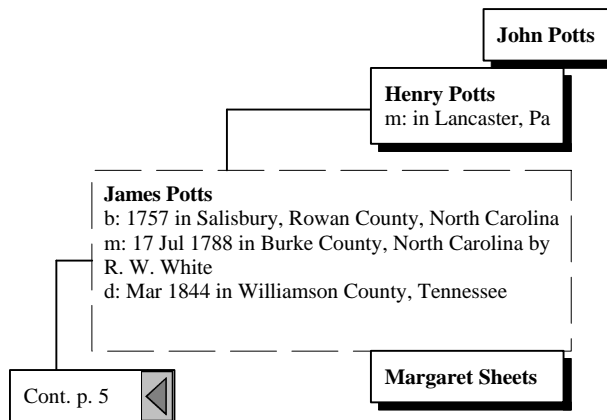

Ancestors of James Henry Thompson

Ancestors of James Henry Thompson

Ancestors of James Henry Thompson

Ancestors of James Henry Thompson

Ancestors of James Henry Thompson

Cont. p. 4 

[36] William Pack
b: in Frederick County, Maryland
d: Abt. 1800 in Rowan County, NC

[35] Nancy Pack
b: Abt. 1758 in Fredericks County, Maryland
d: Abt. 1828 in Davie County, N. C.

[37] Johanna
d: 1800 in living at Wm's death 1800 before June
census

Ancestors of James Henry Thompson

Ancestors of James Henry Thompson

[15] Stricker Aaltje Lebring
b: Abt. 1610 in , , Holland

Cont. p. 16

Ancestors of James Henry Thompson

Ancestors of James Henry Thompson

Ancestors of James Henry Thompson