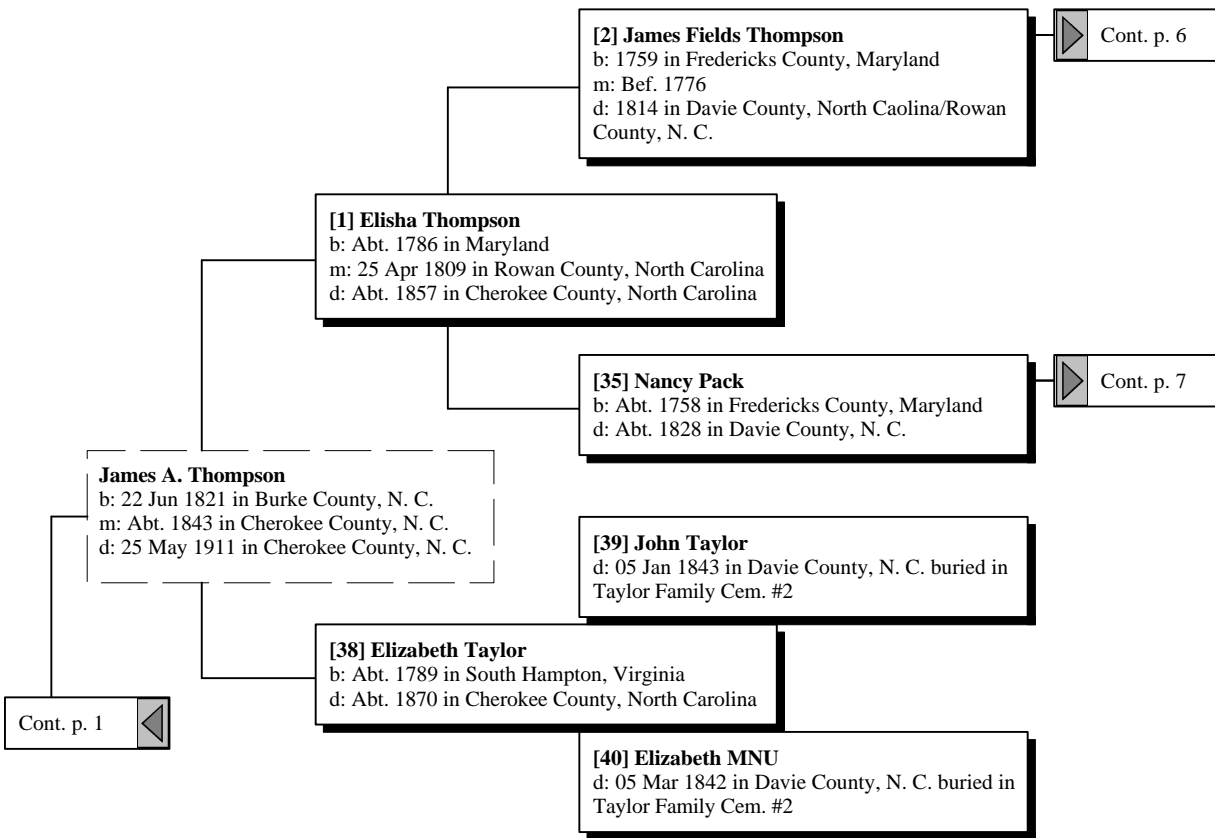

James Henry Thompson Ancestors

by

Ron Thompson

Ancestors of James Henry Thompson

Ancestors of James Henry Thompson

Ancestors of James Henry Thompson

Ancestors of James Henry Thompson

Ancestors of James Henry Thompson

Ancestors of James Henry Thompson

Ancestors of James Henry Thompson

Ancestors of James Henry Thompson

Ancestors of James Henry Thompson

Ancestors of James Henry Thompson

Cont. p. 4 

[36] William Pack
b: in Frederick County, Maryland
d: Abt. 1800 in Rowan County, NC

[35] Nancy Pack
b: Abt. 1758 in Fredericks County, Maryland
d: Abt. 1828 in Davie County, N. C.

[37] Johanna
d: 1800 in living at Wm's death 1800 before June
census

Ancestors of James Henry Thompson

Ancestors of James Henry Thompson

[15] Stricker Aaltje Lebring
b: Abt. 1610 in , , Holland

Cont. p. 16

Ancestors of James Henry Thompson

Ancestors of James Henry Thompson

Ancestors of James Henry Thompson