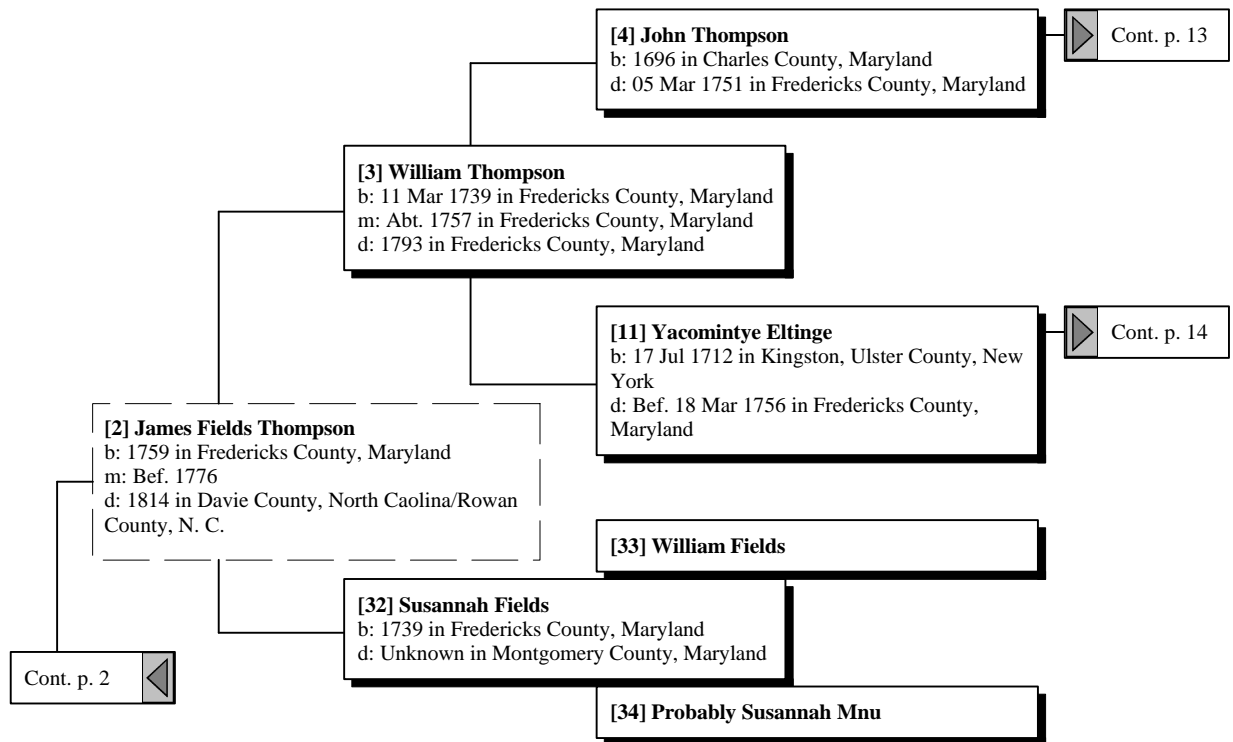

James Henry Thompson Ancestors

by

Ron Thompson

Ancestors of James Henry Thompson

Ancestors of James Henry Thompson

Ancestors of James Henry Thompson

Ancestors of James Henry Thompson

Ancestors of James Henry Thompson

Ancestors of James Henry Thompson

Ancestors of James Henry Thompson

Ancestors of James Henry Thompson

Ancestors of James Henry Thompson

Ancestors of James Henry Thompson

Cont. p. 4 

[36] William Pack
b: in Frederick County, Maryland
d: Abt. 1800 in Rowan County, NC

[35] Nancy Pack
b: Abt. 1758 in Fredericks County, Maryland
d: Abt. 1828 in Davie County, N. C.

[37] Johanna
d: 1800 in living at Wm's death 1800 before June
census

Ancestors of James Henry Thompson

Ancestors of James Henry Thompson

[15] Stricker Aaltje Lebring
b: Abt. 1610 in , , Holland

Cont. p. 16

Ancestors of James Henry Thompson

Ancestors of James Henry Thompson

Ancestors of James Henry Thompson