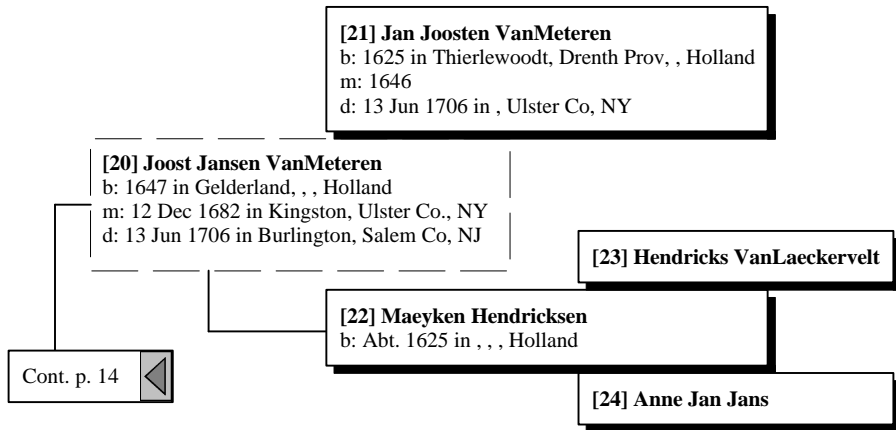

Ancestors of James Henry Thompson