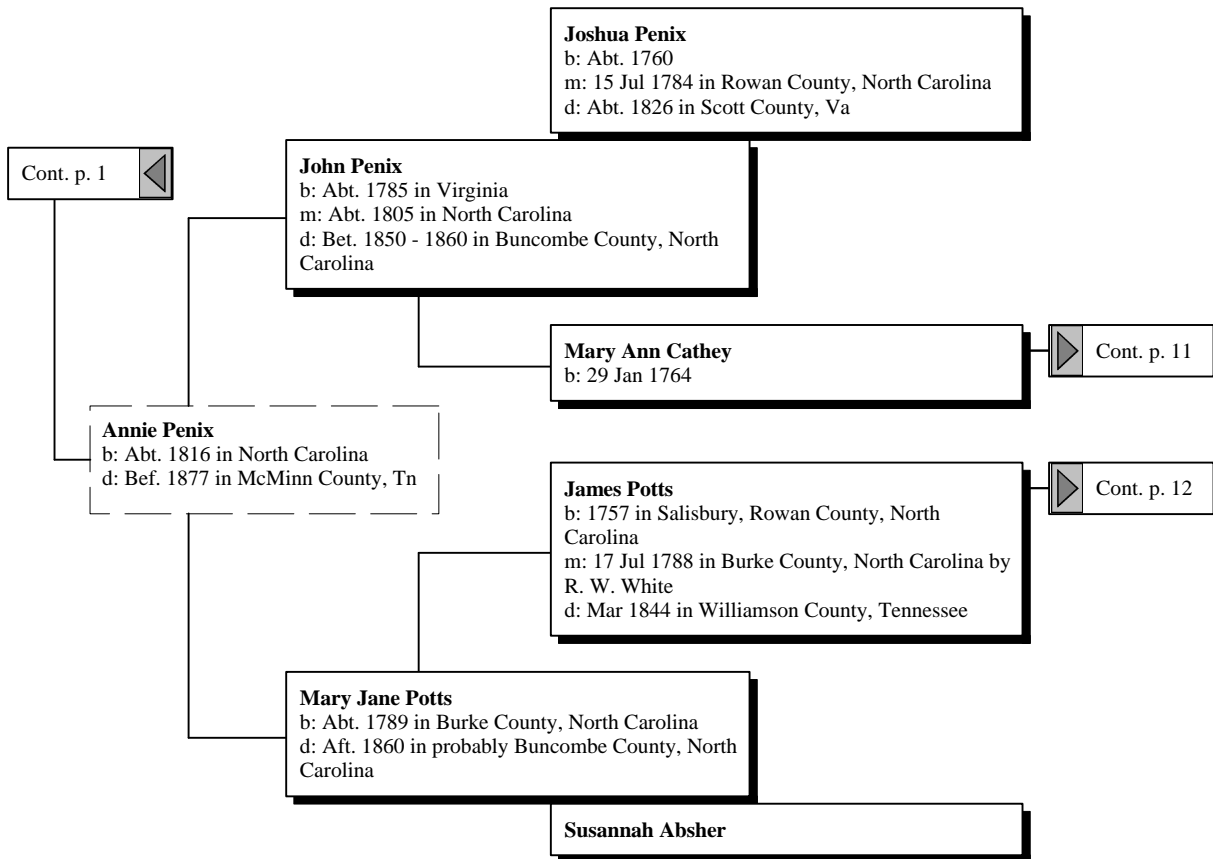

James Henry Thompson Ancestors

by

Ron Thompson

Ancestors of James Henry Thompson

Ancestors of James Henry Thompson

Ancestors of James Henry Thompson

Ancestors of James Henry Thompson

Ancestors of James Henry Thompson

Ancestors of James Henry Thompson

Ancestors of James Henry Thompson

Ancestors of James Henry Thompson

Ancestors of James Henry Thompson

Ancestors of James Henry Thompson

Cont. p. 4 

[36] William Pack
b: in Frederick County, Maryland
d: Abt. 1800 in Rowan County, NC

[35] Nancy Pack
b: Abt. 1758 in Fredericks County, Maryland
d: Abt. 1828 in Davie County, N. C.

[37] Johanna
d: 1800 in living at Wm's death 1800 before June
census

Ancestors of James Henry Thompson

Ancestors of James Henry Thompson

[15] Stricker Aaltje Lebring
b: Abt. 1610 in , , Holland

Cont. p. 16

Ancestors of James Henry Thompson

Ancestors of James Henry Thompson

Ancestors of James Henry Thompson