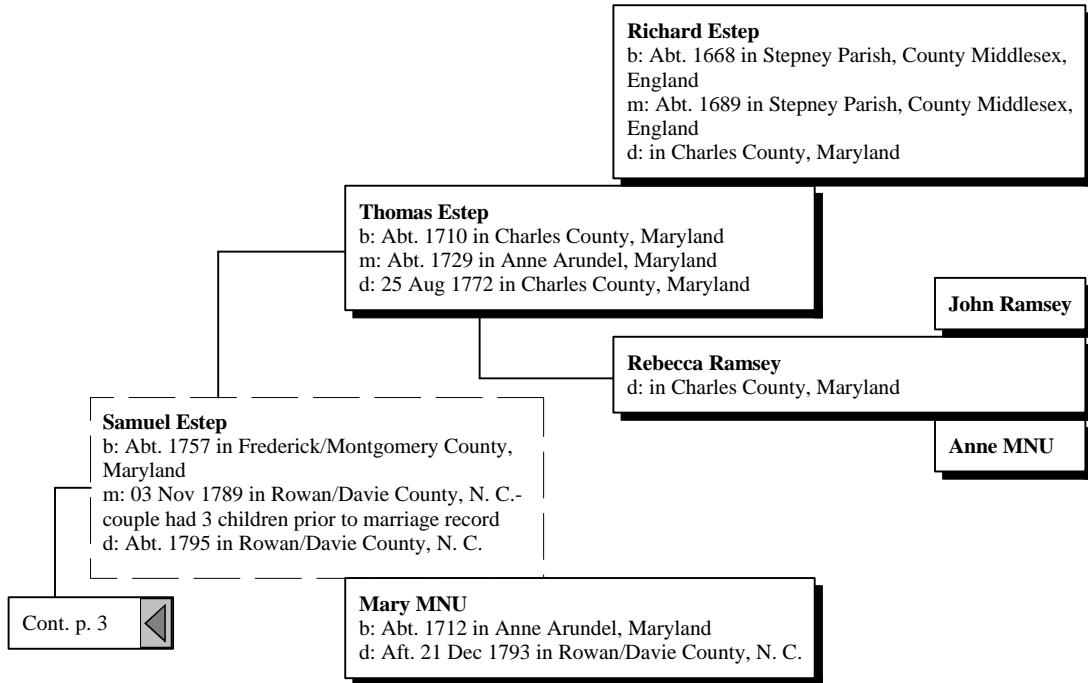

James Henry Thompson Ancestors

by

Ron Thompson

Ancestors of James Henry Thompson

Ancestors of James Henry Thompson

Ancestors of James Henry Thompson

Ancestors of James Henry Thompson

Ancestors of James Henry Thompson

Ancestors of James Henry Thompson

Ancestors of James Henry Thompson

Ancestors of James Henry Thompson

Ancestors of James Henry Thompson

Ancestors of James Henry Thompson

Cont. p. 4 

[36] William Pack
b: in Frederick County, Maryland
d: Abt. 1800 in Rowan County, NC

[35] Nancy Pack
b: Abt. 1758 in Fredericks County, Maryland
d: Abt. 1828 in Davie County, N. C.

[37] Johanna
d: 1800 in living at Wm's death 1800 before June
census

Ancestors of James Henry Thompson

Ancestors of James Henry Thompson

[15] Stricker Aaltje Lebring
b: Abt. 1610 in , , Holland

Cont. p. 16

Ancestors of James Henry Thompson

Ancestors of James Henry Thompson

Ancestors of James Henry Thompson