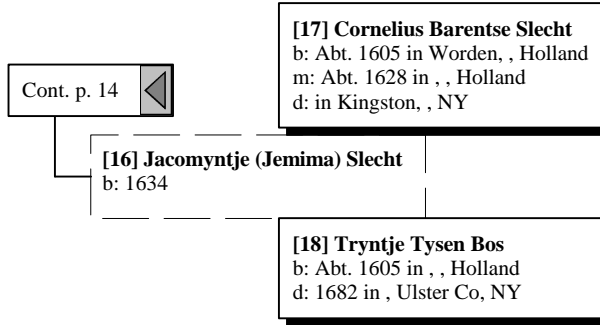

Ancestors of James Henry Thompson