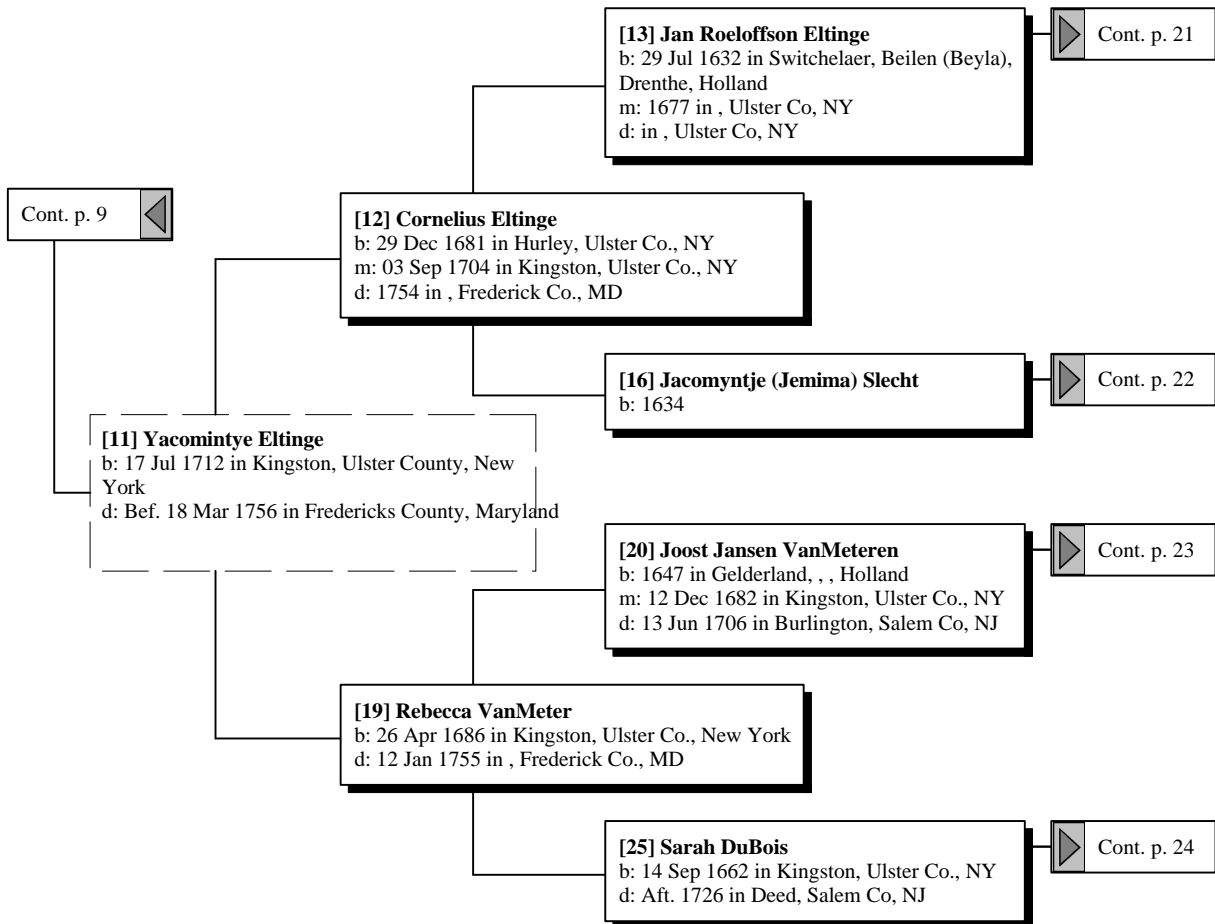

[35] Nancy Pack
b: Abt. 1758 in Fredericks County, Maryland
d: Abt. 1828 in Davie County, N. C.

[37] Johanna
d: 1800 in living at Wm's death 1800 before June
census

Ancestors of James Henry Thompson

Ancestors of James Henry Thompson

Ancestors of James Henry Thompson

Ancestors of James Henry Thompson

Ancestors of James Henry Thompson

Ancestors of James Henry Thompson

Ancestors of James Henry Thompson

[14] Roelif Eltinge
b: Abt. 1610 in , , Holland

[13] Jan Roeloffson Eltinge
b: 29 Jul 1632 in Switchelaer, Beilen (Beyla),
Drenthe, Holland
m: 1677 in , Ulster Co, NY
d: in , Ulster Co, NY

[15] Stricker Aaltje Lebring
b: Abt. 1610 in , , Holland

Cont. p. 14