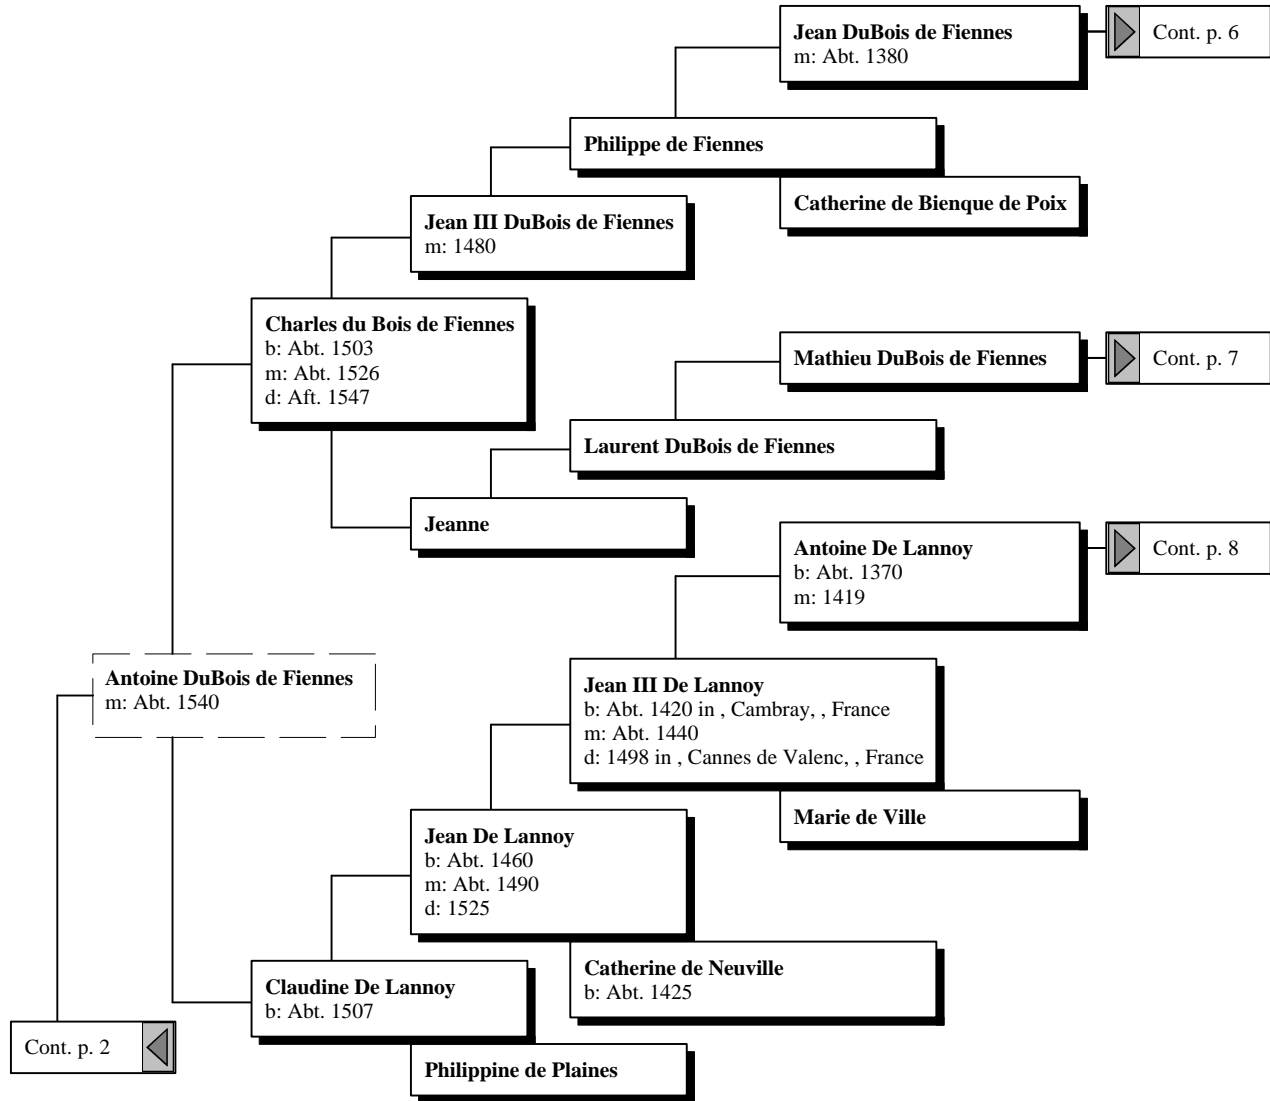

## *Ancestors of Sarah DuBois*

## *Ancestors of Sarah DuBois*

*Ancestors of Sarah DuBois*

**Leonid Blanchamp**  
m: Abt. 1618

**Mattyhs (Matthew) Blanchan**  
b: Abt. 1620 in , Parish of Ricame, Nieuville, France  
m: Abt. 1630 in Armentieres, Flanders, , France  
d: 30 Apr 1688 in , Ulster Co, NY

**Isabeau Leroy**

Cont. p. 1 

*Ancestors of Sarah DuBois*

*Ancestors of Sarah DuBois*

## *Ancestors of Sarah DuBois*

*Ancestors of Sarah DuBois*