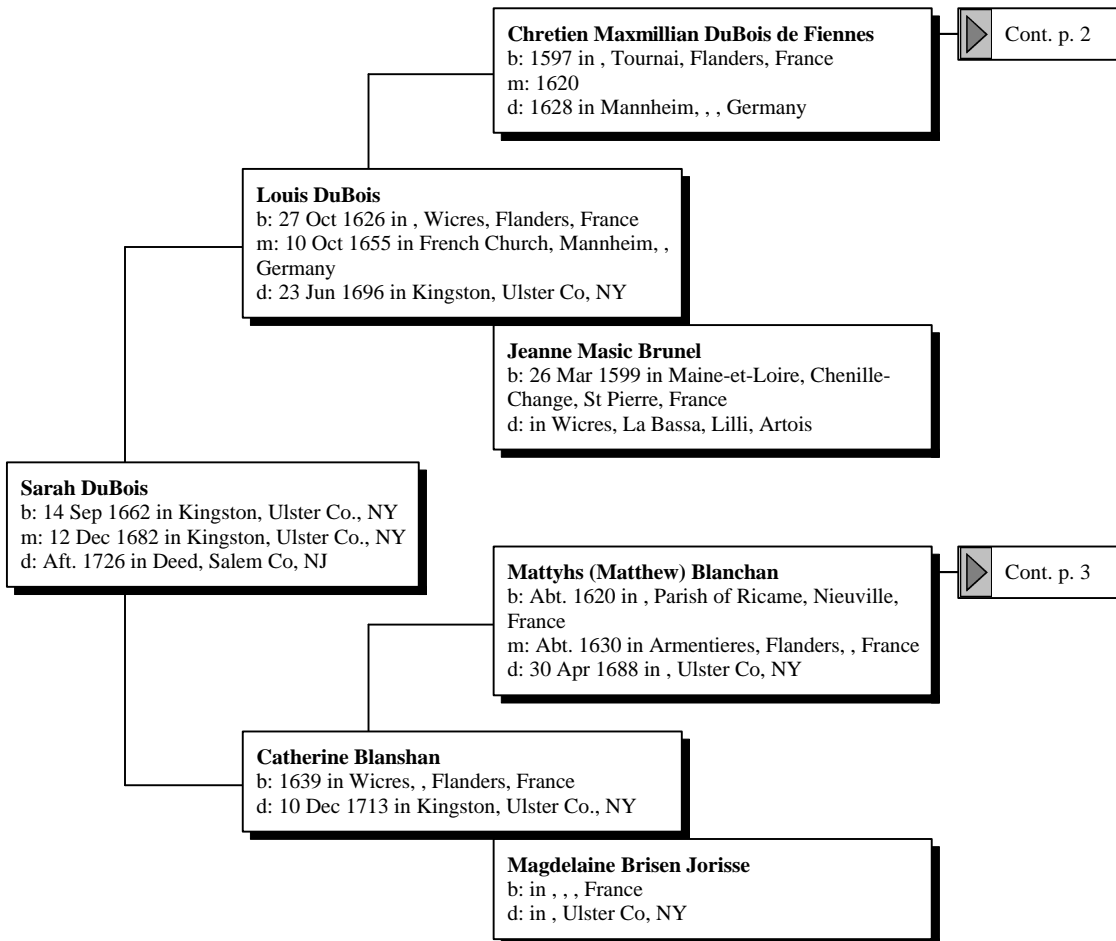

Sarah Dubois Ancestors

by

Ron Thompson

## *Ancestors of Sarah DuBois*

## *Ancestors of Sarah DuBois*

*Ancestors of Sarah DuBois*

**Leonid Blanchamp**  
m: Abt. 1618

**Mattyhs (Matthew) Blanchan**  
b: Abt. 1620 in , Parish of Ricame, Nieuville, France  
m: Abt. 1630 in Armentieres, Flanders, , France  
d: 30 Apr 1688 in , Ulster Co, NY

**Isabeau Leroy**

Cont. p. 1 

*Ancestors of Sarah DuBois*

*Ancestors of Sarah DuBois*