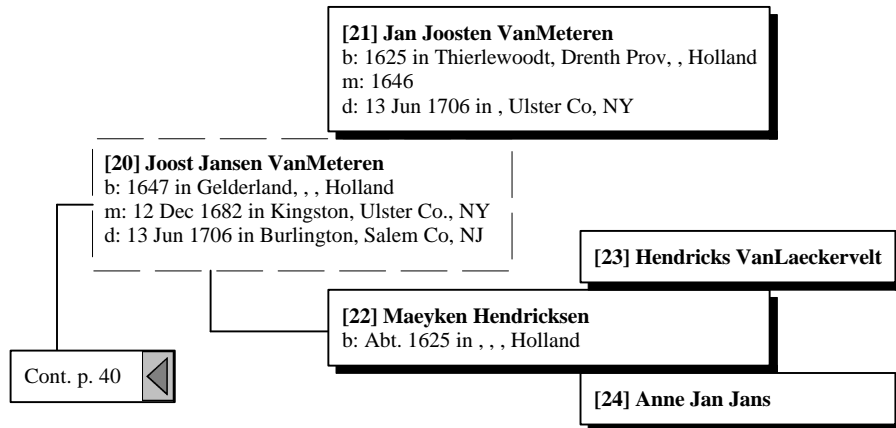

[14] Roelif Eltinge
b: Abt. 1610 in , , Holland

[13] Jan Roeloffson Eltinge
b: 29 Jul 1632 in Switchelaer, Beilen (Beyla),
Drenthe, Holland
m: 1677 in , Ulster Co, NY
d: in , Ulster Co, NY

[15] Stricker Aaltje Lebring
b: Abt. 1610 in , , Holland

Cont. p. 40

Ancestors of James Ronald Thompson

Ancestors of James Ronald Thompson

Ancestors of James Ronald Thompson

Ancestors of James Ronald Thompson

[14] Roelif Eltinge
b: Abt. 1610 in , , Holland

[13] Jan Roeloffson Eltinge
b: 29 Jul 1632 in Switchelaer, Beilen (Beyla),
Drenthe, Holland
m: 1677 in , Ulster Co, NY
d: in , Ulster Co, NY