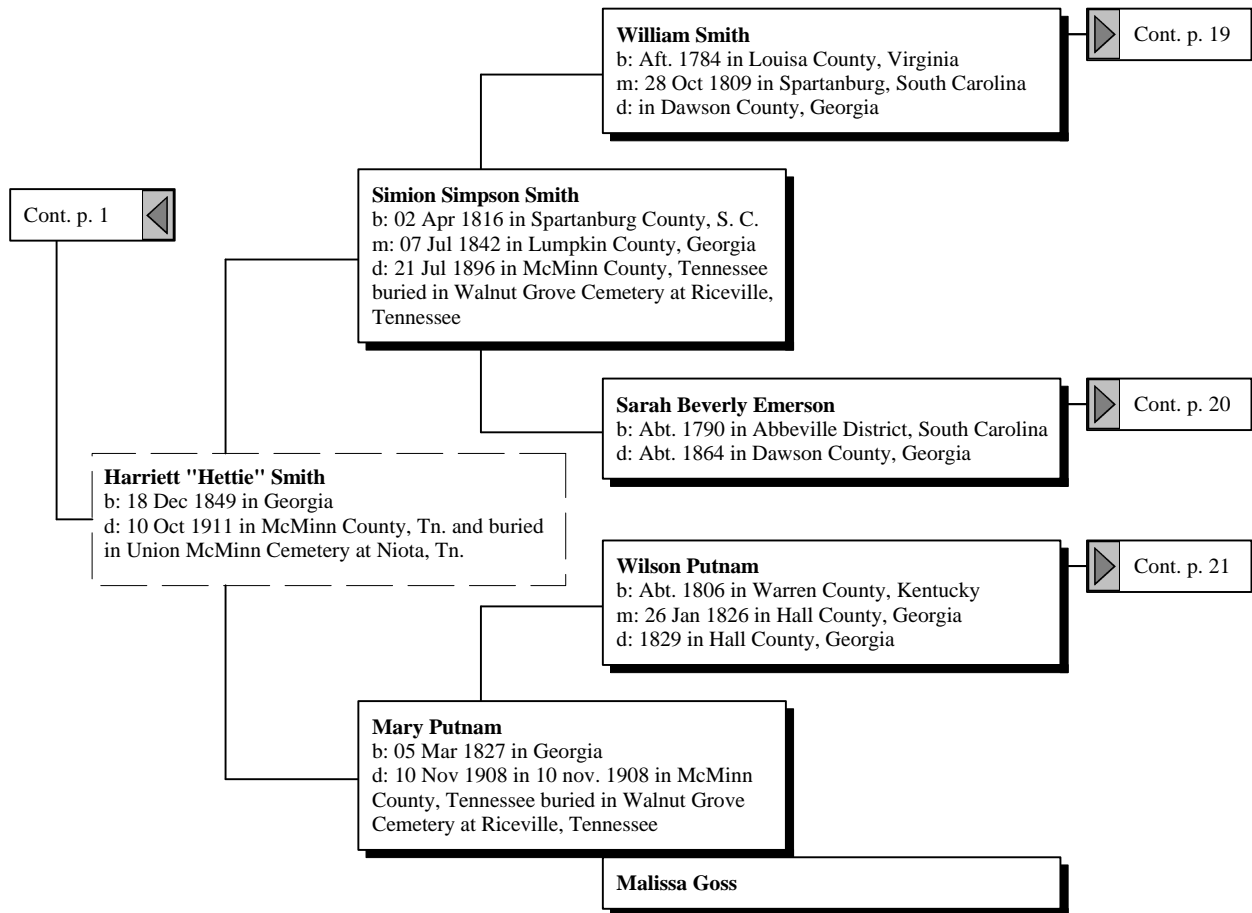

Ancestors of James Ronald Thompson