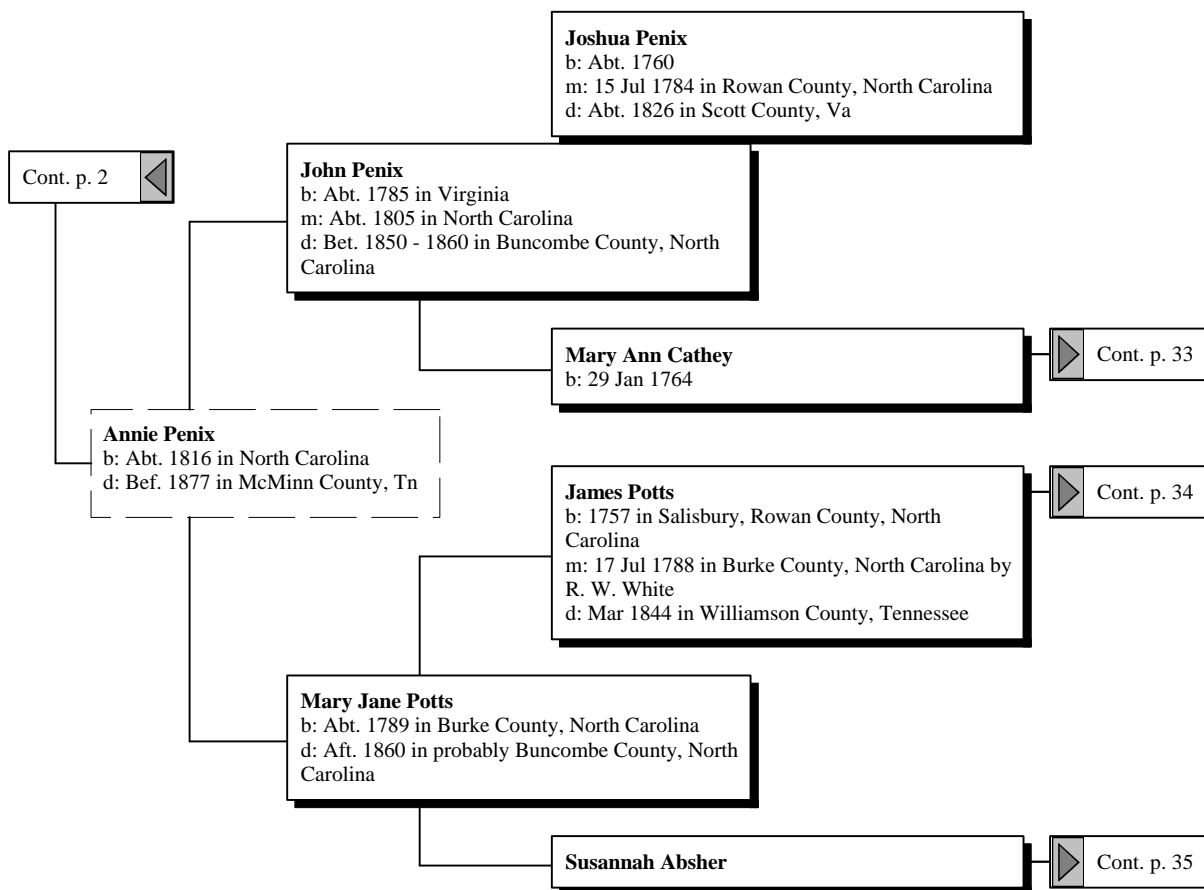

Ancestors of James Ronald Thompson

Ancestors of James Ronald Thompson

Ancestors of James Ronald Thompson

Ancestors of James Ronald Thompson

Ancestors of James Ronald Thompson

Ancestors of James Ronald Thompson

Ancestors of James Ronald Thompson

Ancestors of James Ronald Thompson

Christan Treffenstutt

b: Abt. 1725 in West Rhine River, Germany
m: Abt. 1750 in Pennsylvania
d: Sep 1774 in Lincoln at Burke County, N. C.

Frederick Treffenstutt

b: 1757 in Pennsylvania
m: Bef. 1790
d: Nov 1814 in Carter County, Tennessee

Maria Barbara Eckard

Cont. p. 4

Ancestors of James Ronald Thompson

Ancestors of James Ronald Thompson

Ancestors of James Ronald Thompson