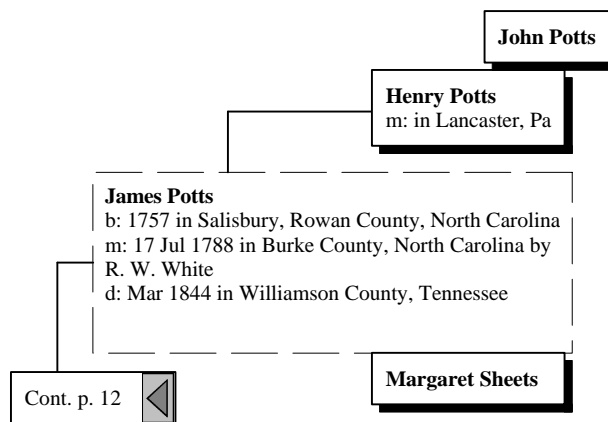

Ancestors of James Ronald Thompson