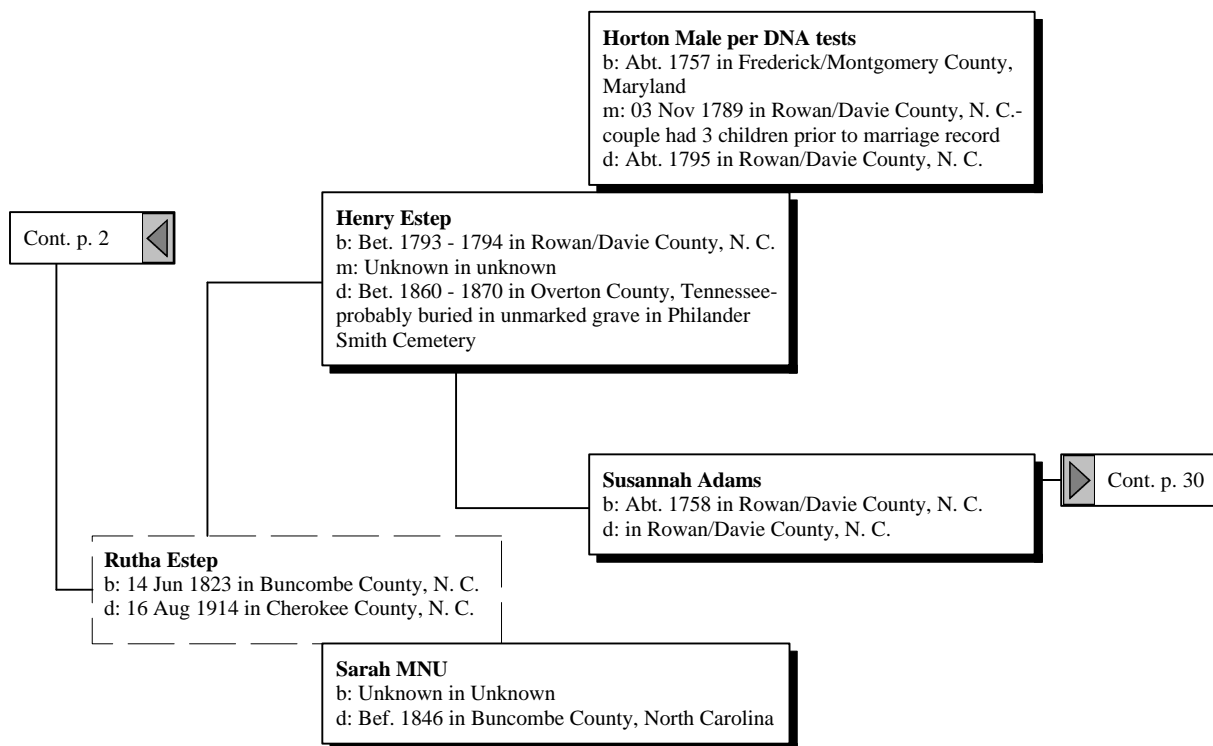

Ancestors of James Ronald Thompson