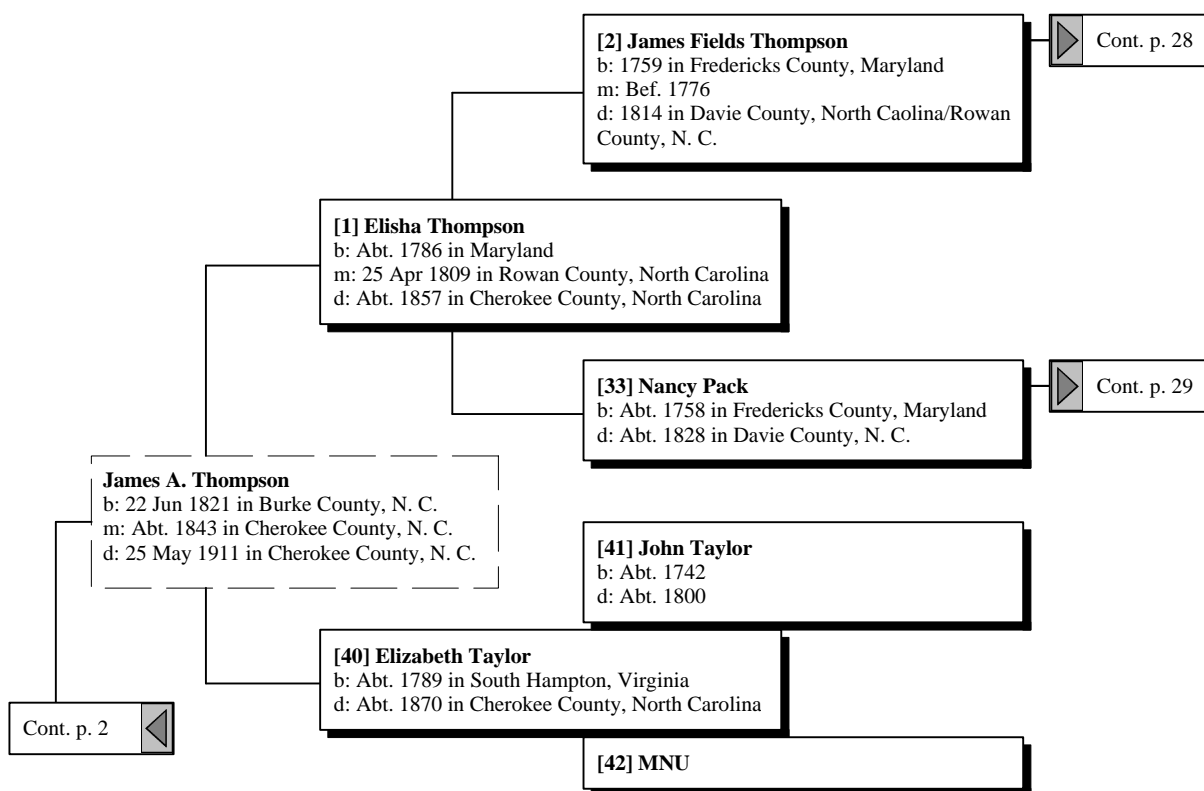

Ancestors of James Ronald Thompson

Ancestors of James Ronald Thompson

Ancestors of James Ronald Thompson

Ancestors of James Ronald Thompson

Ancestors of James Ronald Thompson

Ancestors of James Ronald Thompson

Ancestors of James Ronald Thompson

Ancestors of James Ronald Thompson

Christan Treffenstutt

b: Abt. 1725 in West Rhine River, Germany
m: Abt. 1750 in Pennsylvania
d: Sep 1774 in Lincoln at Burke County, N. C.

Frederick Treffenstutt

b: 1757 in Pennsylvania
m: Bef. 1790
d: Nov 1814 in Carter County, Tennessee

Maria Barbara Eckard

Cont. p. 4

Ancestors of James Ronald Thompson

Ancestors of James Ronald Thompson

Ancestors of James Ronald Thompson