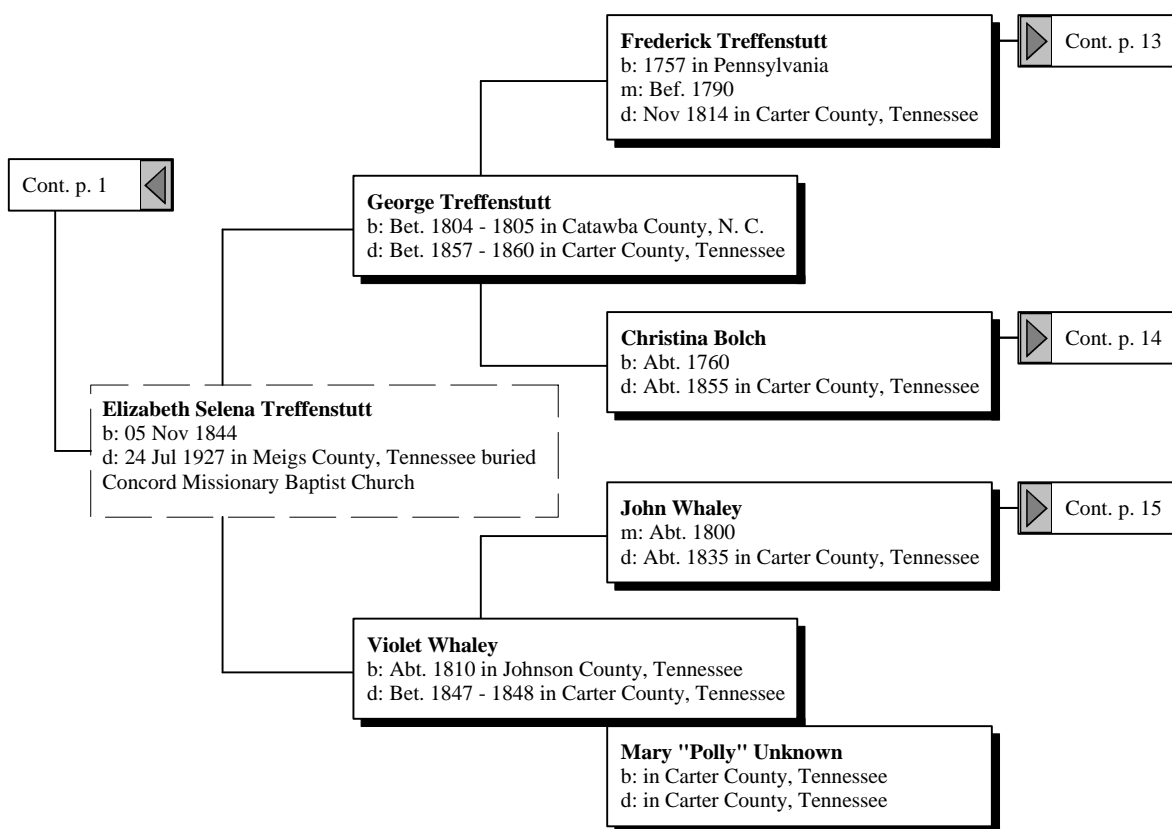

Ancestors of James Ronald Thompson