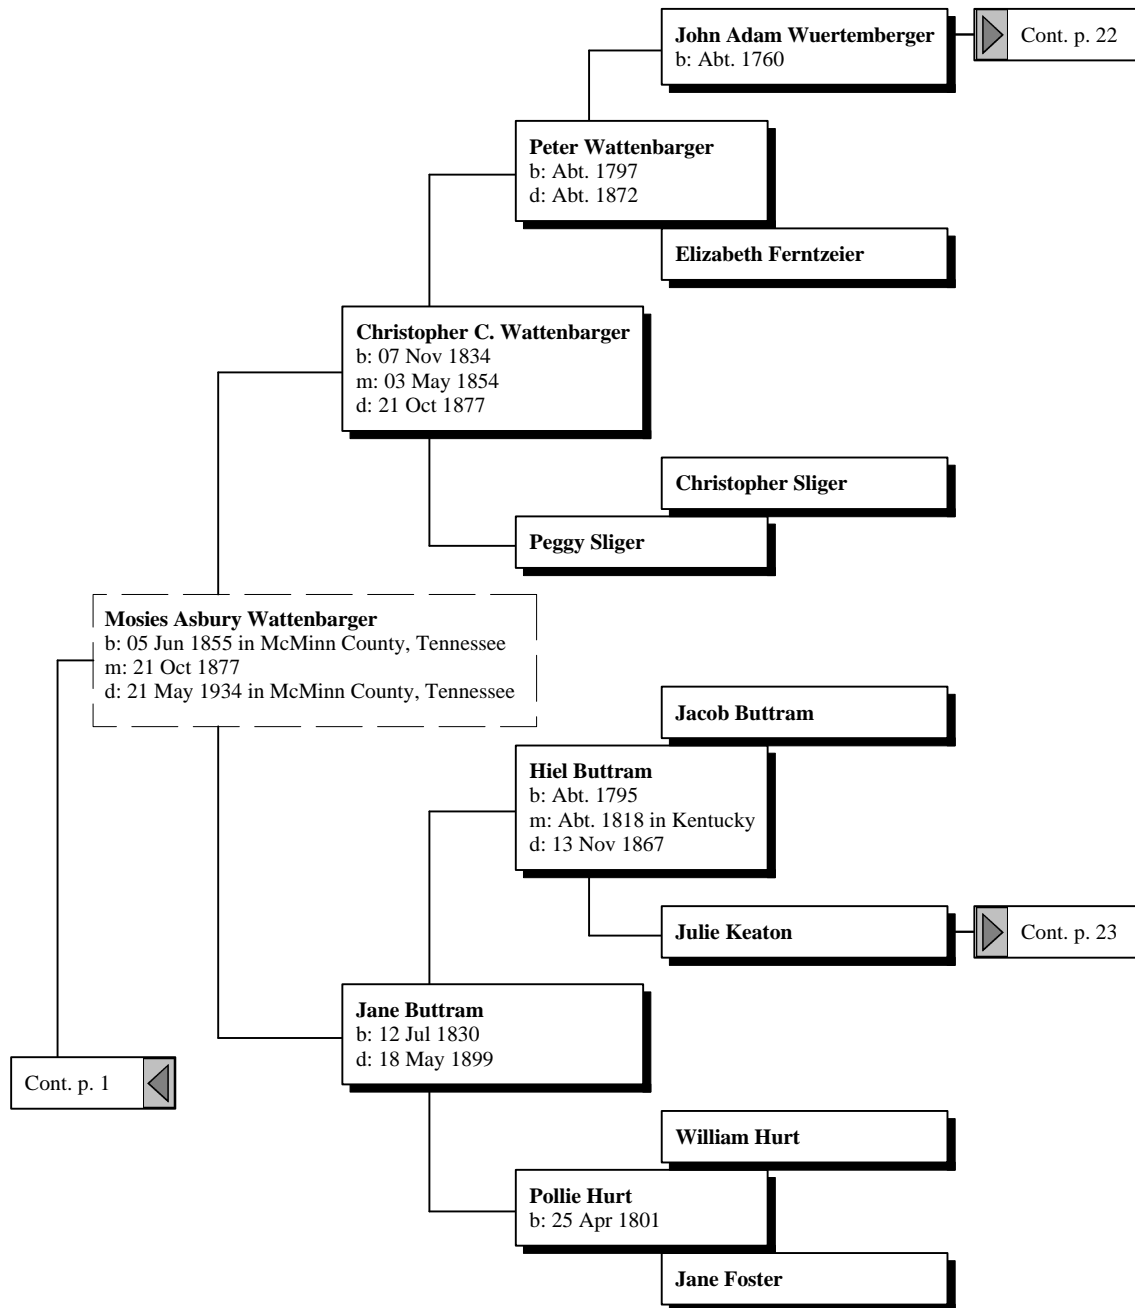

Ancestors of James Ronald Thompson