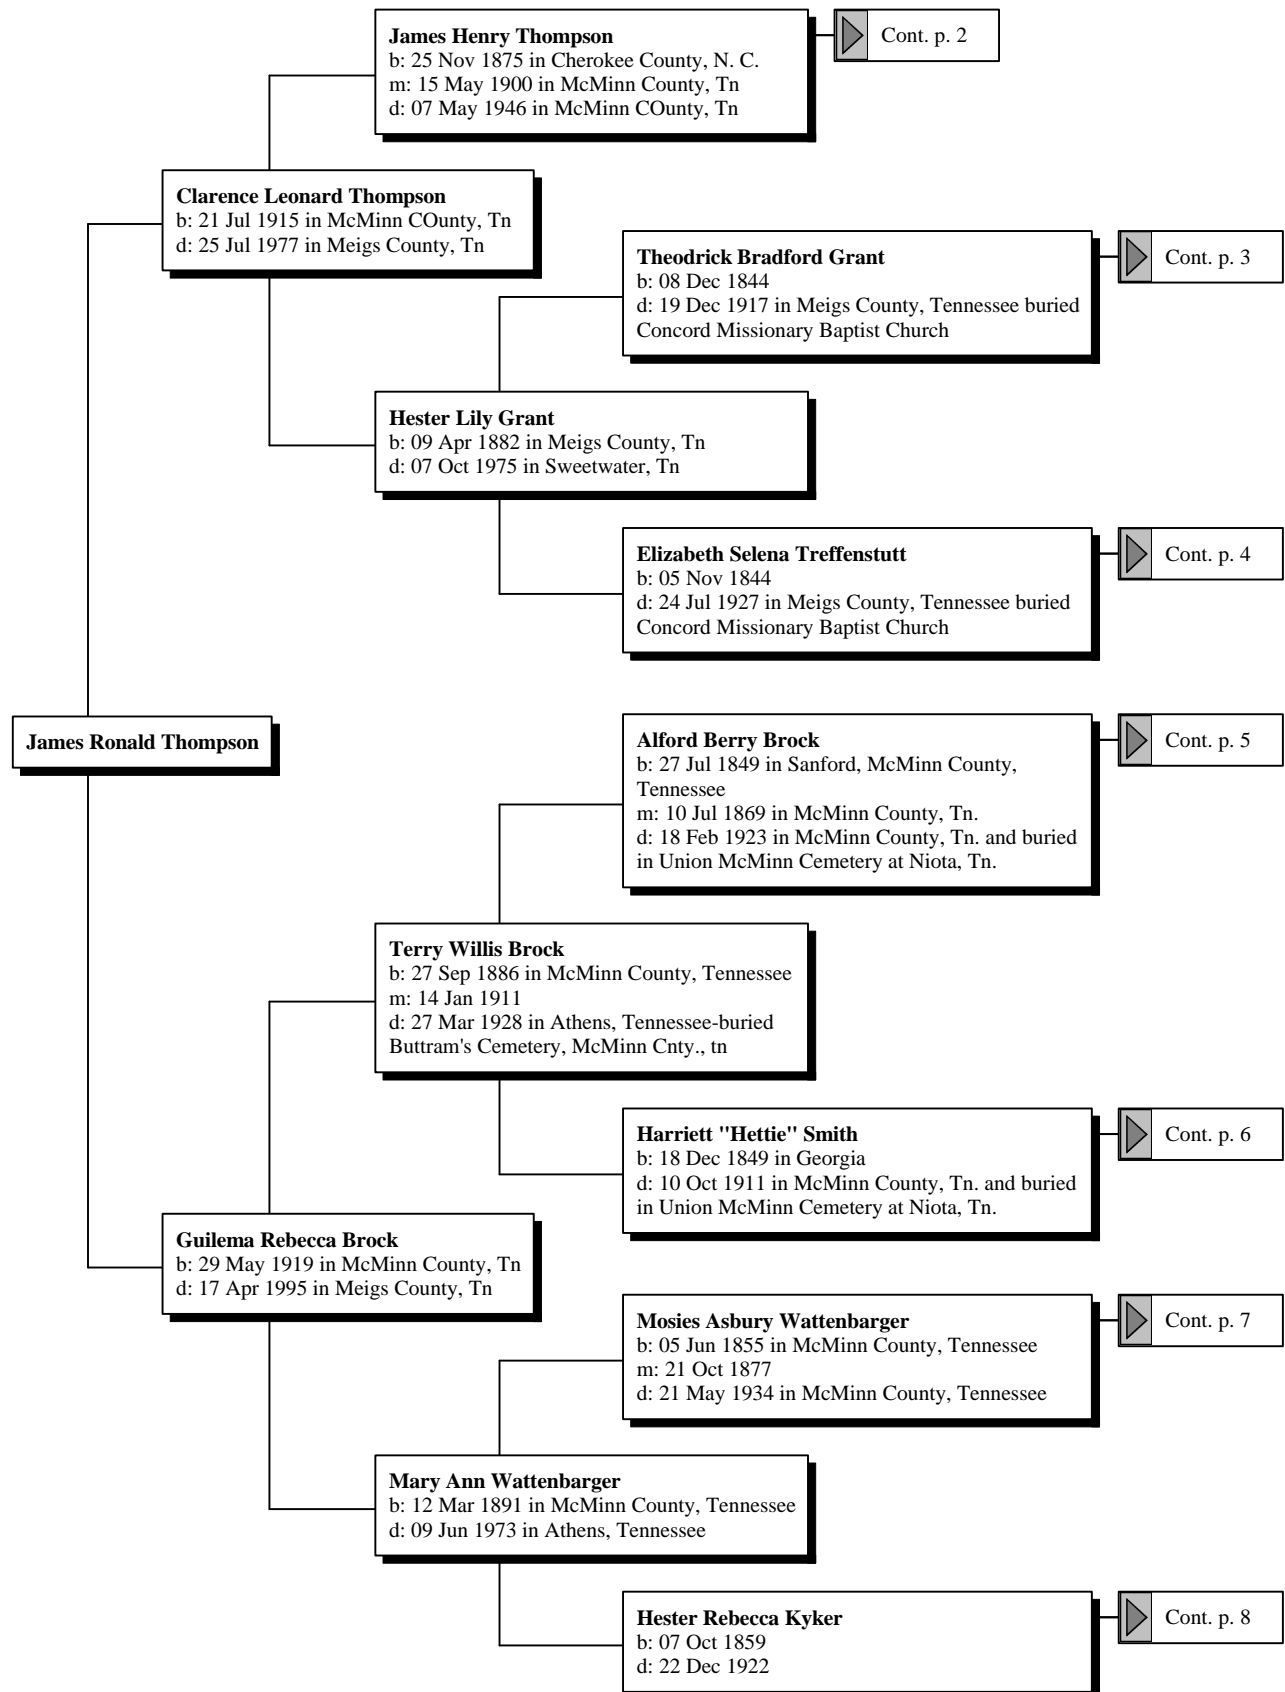

Ancestors of James Ronald Thompson