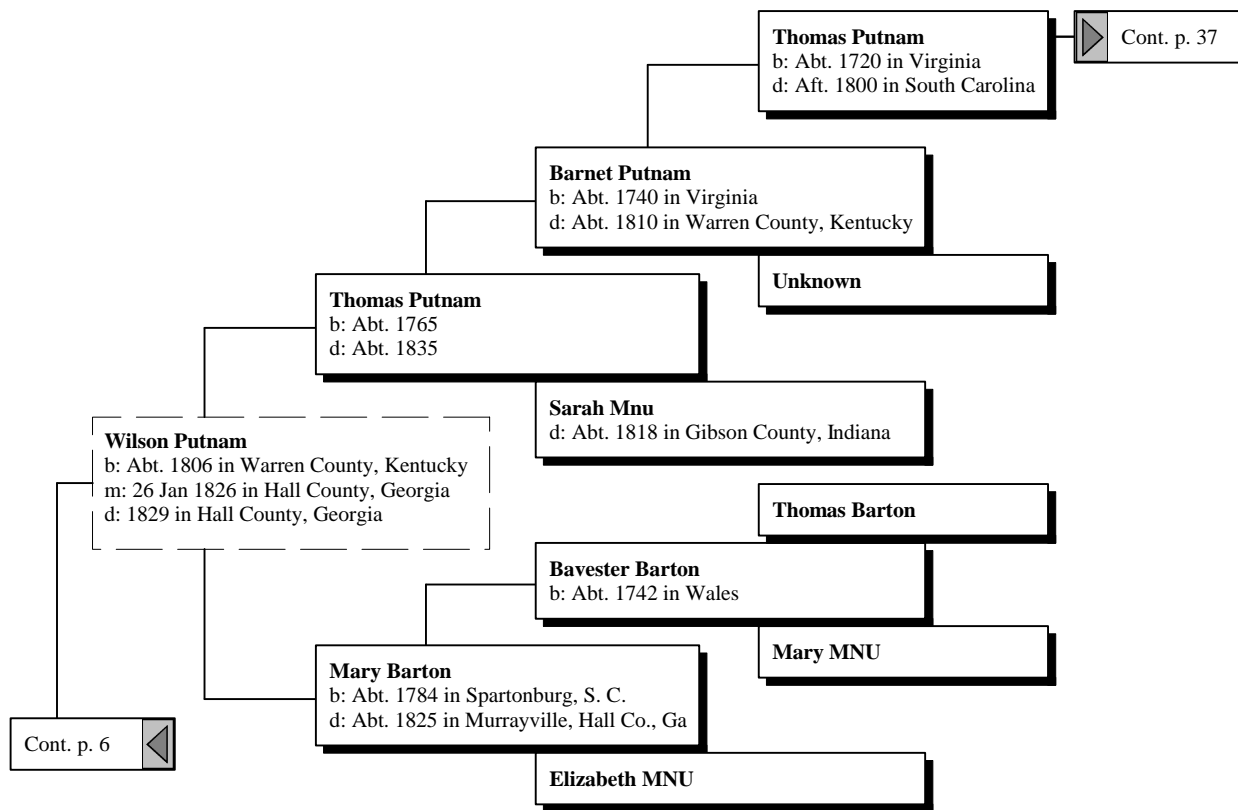

Ancestors of James Ronald Thompson