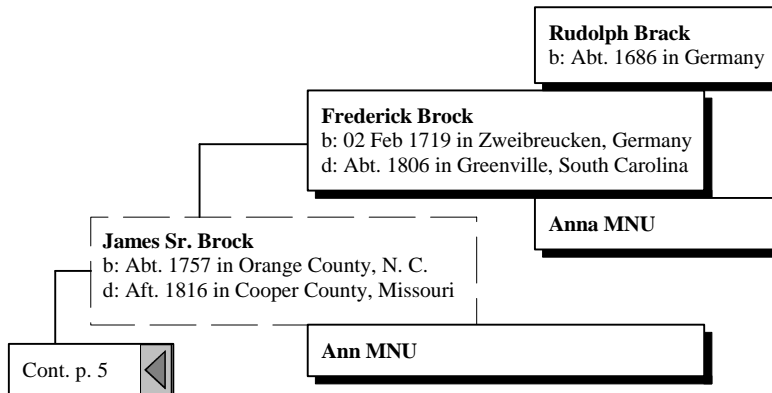

Ancestors of James Ronald Thompson

Ancestors of James Ronald Thompson

Christan Treffenstutt

b: Abt. 1725 in West Rhine River, Germany
m: Abt. 1750 in Pennsylvania
d: Sep 1774 in Lincoln at Burke County, N. C.

Frederick Treffenstutt

b: 1757 in Pennsylvania
m: Bef. 1790
d: Nov 1814 in Carter County, Tennessee

Maria Barbara Eckard

Cont. p. 4

Ancestors of James Ronald Thompson

Ancestors of James Ronald Thompson

Ancestors of James Ronald Thompson

Ancestors of James Ronald Thompson

Ancestors of James Ronald Thompson

Ancestors of James Ronald Thompson

Ancestors of James Ronald Thompson

Ancestors of James Ronald Thompson

Johann Gerhart Newman
b: Abt. 1723 in Palatine, Rhineland, Germany

Nimrod Newman
b: Abt. 1740 in Palatinate, Germany
d: Abt. 1815 in Granger Co., Tn.

Cont. p. 8

Ancestors of James Ronald Thompson

Ancestors of James Ronald Thompson

Ancestors of James Ronald Thompson

Ancestors of James Ronald Thompson