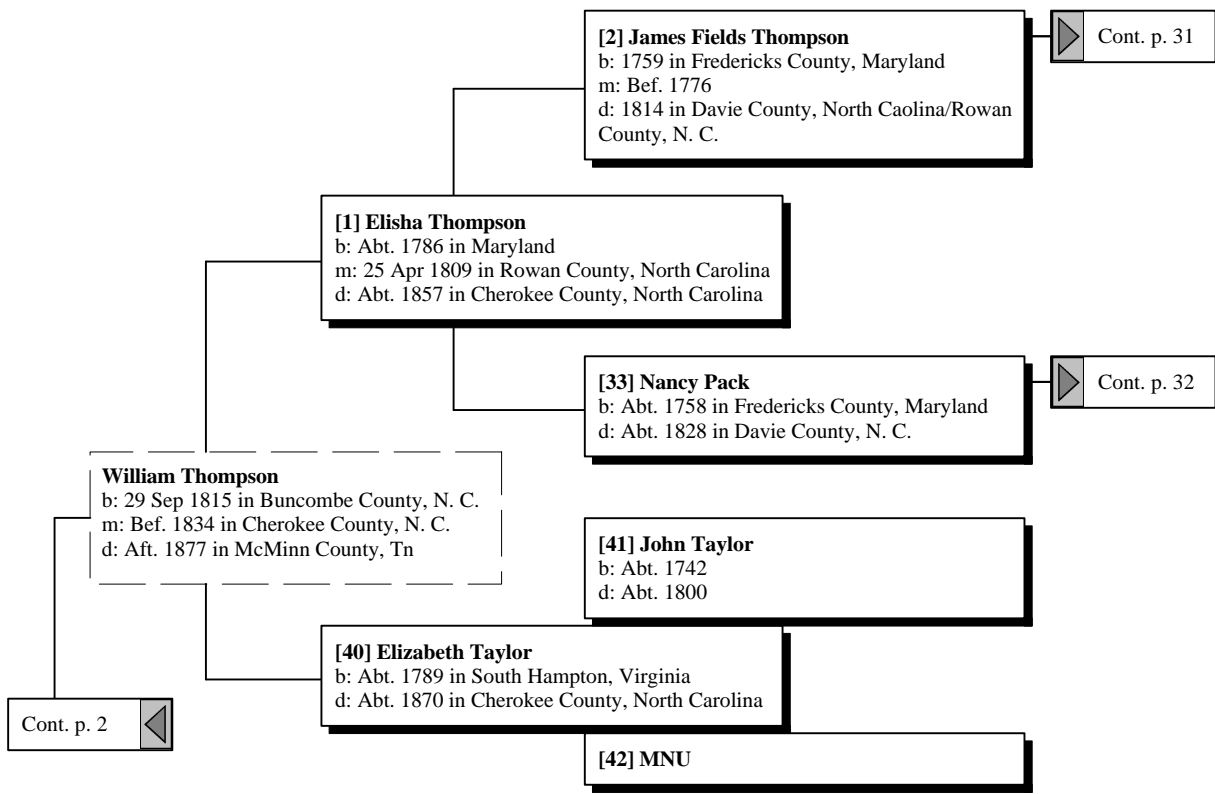

Ancestors of James Ronald Thompson

Ancestors of James Ronald Thompson

Ancestors of James Ronald Thompson

Ancestors of James Ronald Thompson

Ancestors of James Ronald Thompson

Ancestors of James Ronald Thompson

Ancestors of James Ronald Thompson

Ancestors of James Ronald Thompson

Christan Treffenstutt

b: Abt. 1725 in West Rhine River, Germany
m: Abt. 1750 in Pennsylvania
d: Sep 1774 in Lincoln at Burke County, N. C.

Frederick Treffenstutt

b: 1757 in Pennsylvania
m: Bef. 1790
d: Nov 1814 in Carter County, Tennessee

Maria Barbara Eckard

Cont. p. 4

Ancestors of James Ronald Thompson

Ancestors of James Ronald Thompson

Ancestors of James Ronald Thompson