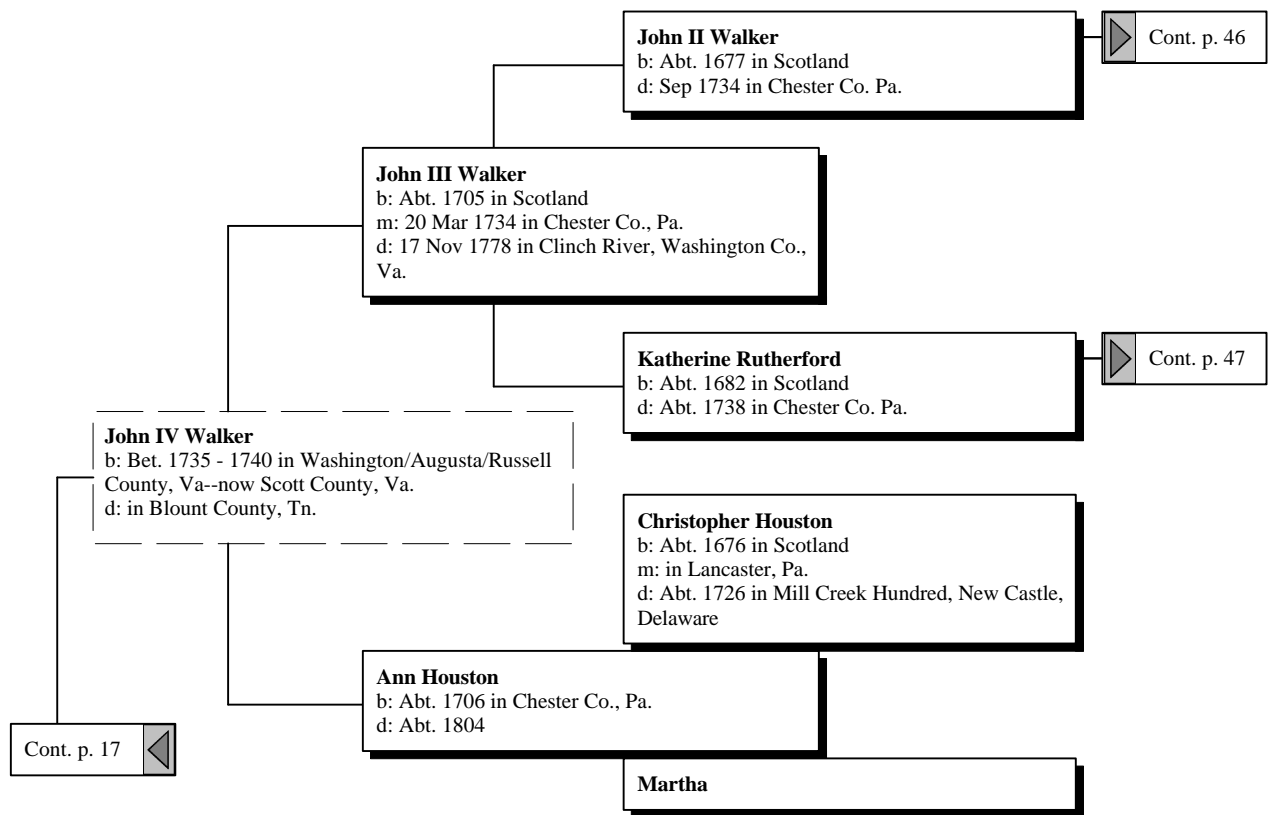

Ancestors of James Ronald Thompson

Ancestors of James Ronald Thompson

Ancestors of James Ronald Thompson

Ancestors of James Ronald Thompson

Ancestors of James Ronald Thompson

Johann Gerhart Newman
b: Abt. 1723 in Palatine, Rhineland, Germany

Nimrod Newman
b: Abt. 1740 in Palatinate, Germany
d: Abt. 1815 in Granger Co., Tn.

Cont. p. 8

Ancestors of James Ronald Thompson

Ancestors of James Ronald Thompson

Ancestors of James Ronald Thompson

Ancestors of James Ronald Thompson

Ancestors of James Ronald Thompson

Ancestors of James Ronald Thompson

Ancestors of James Ronald Thompson

Ancestors of James Ronald Thompson

Ancestors of James Ronald Thompson

Ancestors of James Ronald Thompson