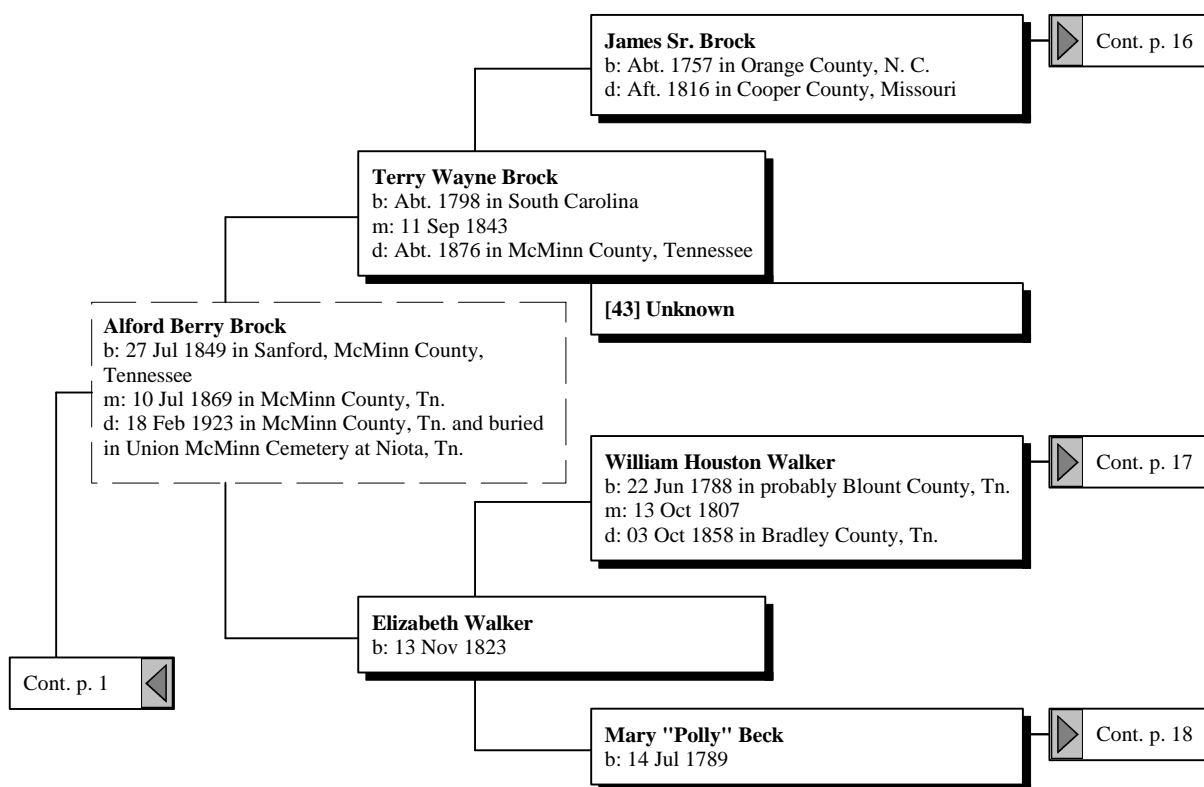

Ancestors of James Ronald Thompson