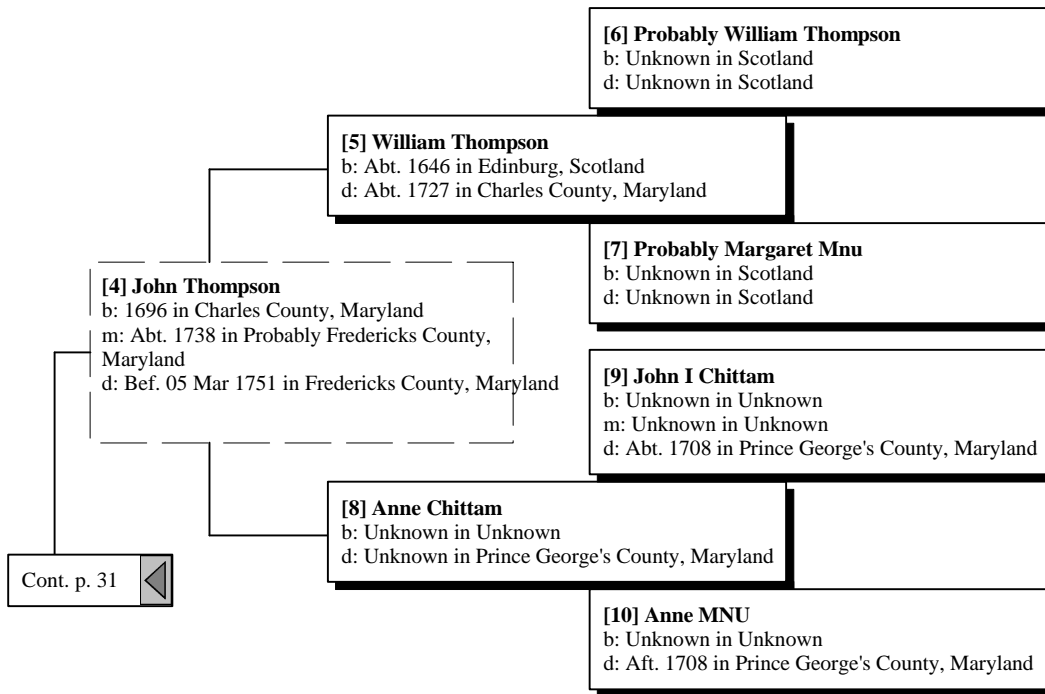

Ancestors of James Ronald Thompson