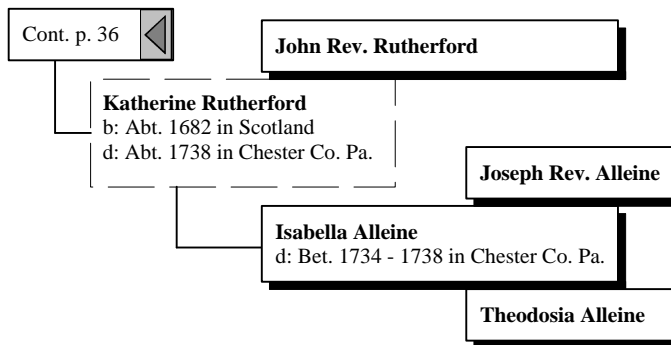

Ancestors of James Ronald Thompson

Ancestors of James Ronald Thompson

Ancestors of James Ronald Thompson

Ancestors of James Ronald Thompson

Ancestors of James Ronald Thompson

Ancestors of James Ronald Thompson

[14] Roelif Eltinge
b: Abt. 1610 in , , Holland

[13] Jan Roeloffson Eltinge
b: 29 Jul 1632 in Switchelaer, Beilen (Beyla),
Drenthe, Holland
m: 1677 in , Ulster Co, NY
d: in , Ulster Co, NY

[15] Stricker Aaltje Lebring
b: Abt. 1610 in , , Holland