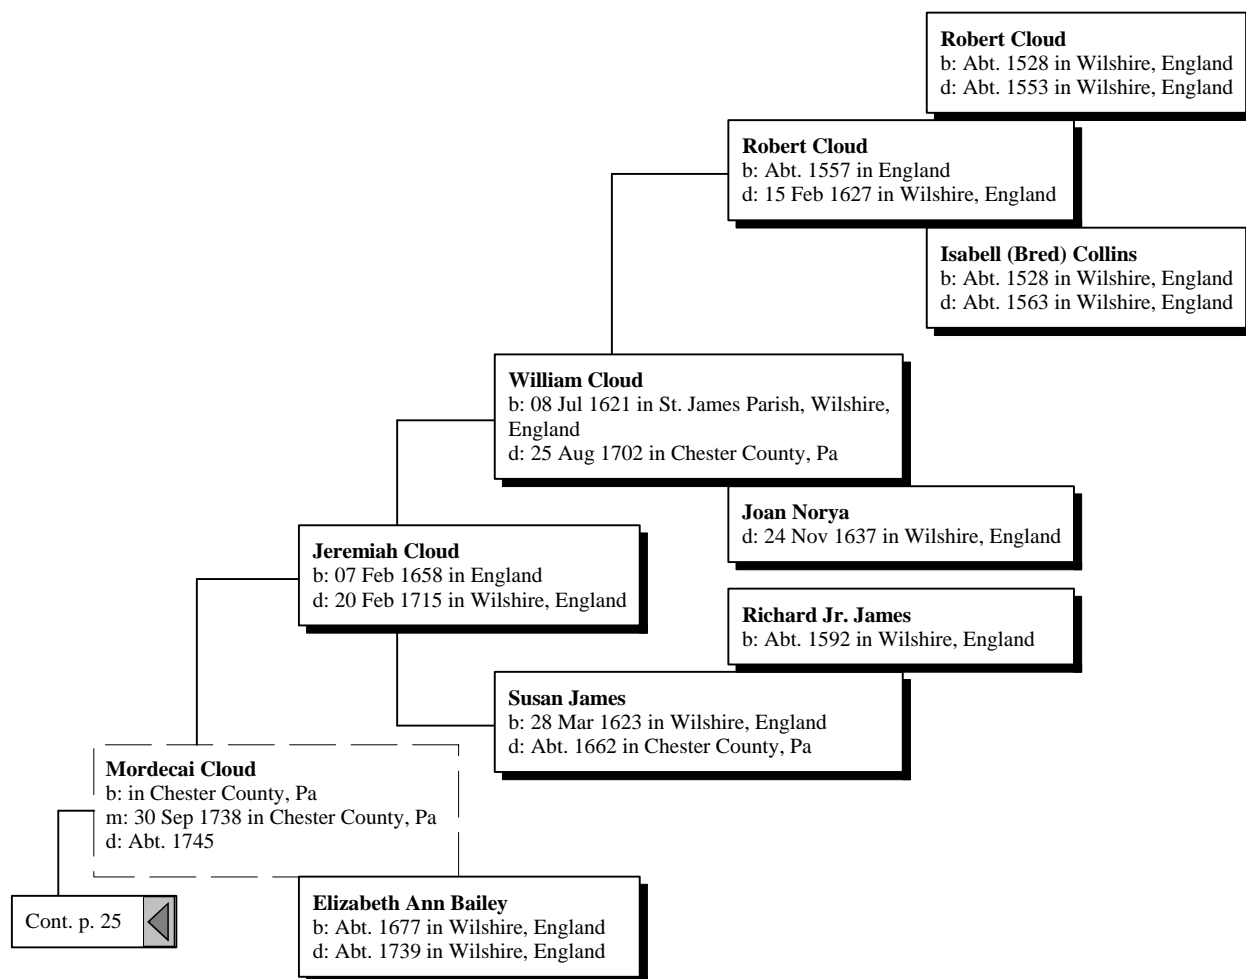

Ancestors of James Ronald Thompson

Ancestors of James Ronald Thompson

Ancestors of James Ronald Thompson

Ancestors of James Ronald Thompson

Ancestors of James Ronald Thompson

Johann Gerhart Newman
b: Abt. 1723 in Palatine, Rhineland, Germany

Nimrod Newman
b: Abt. 1740 in Palatinate, Germany
d: Abt. 1815 in Granger Co., Tn.

Cont. p. 8

Ancestors of James Ronald Thompson

Ancestors of James Ronald Thompson

Ancestors of James Ronald Thompson

Ancestors of James Ronald Thompson

Ancestors of James Ronald Thompson

Ancestors of James Ronald Thompson

Ancestors of James Ronald Thompson

Ancestors of James Ronald Thompson

Ancestors of James Ronald Thompson

Ancestors of James Ronald Thompson