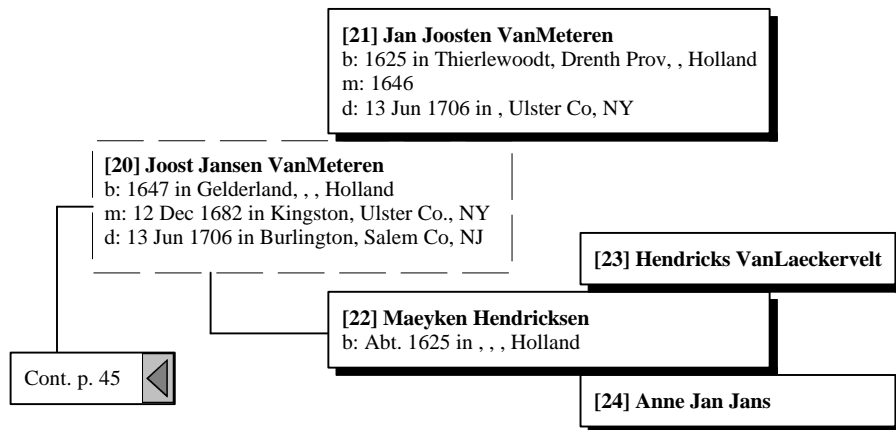

[14] Roelif Eltinge
b: Abt. 1610 in , , Holland

[13] Jan Roeloffson Eltinge
b: 29 Jul 1632 in Switchelaer, Beilen (Beyla),
Drenthe, Holland
m: 1677 in , Ulster Co, NY
d: in , Ulster Co, NY

[15] Stricker Aaltje Lebring
b: Abt. 1610 in , , Holland

Cont. p. 40

Ancestors of James Ronald Thompson

Ancestors of James Ronald Thompson

Ancestors of James Ronald Thompson

Ancestors of James Ronald Thompson

[14] Roelif Eltinge
b: Abt. 1610 in , , Holland

[13] Jan Roeloffson Eltinge
b: 29 Jul 1632 in Switchelaer, Beilen (Beyla),
Drenthe, Holland
m: 1677 in , Ulster Co, NY
d: in , Ulster Co, NY

Cont. p. 45

[15] Stricker Aaltje Lebring
b: Abt. 1610 in , , Holland

Ancestors of James Ronald Thompson

Ancestors of James Ronald Thompson

Ancestors of James Ronald Thompson