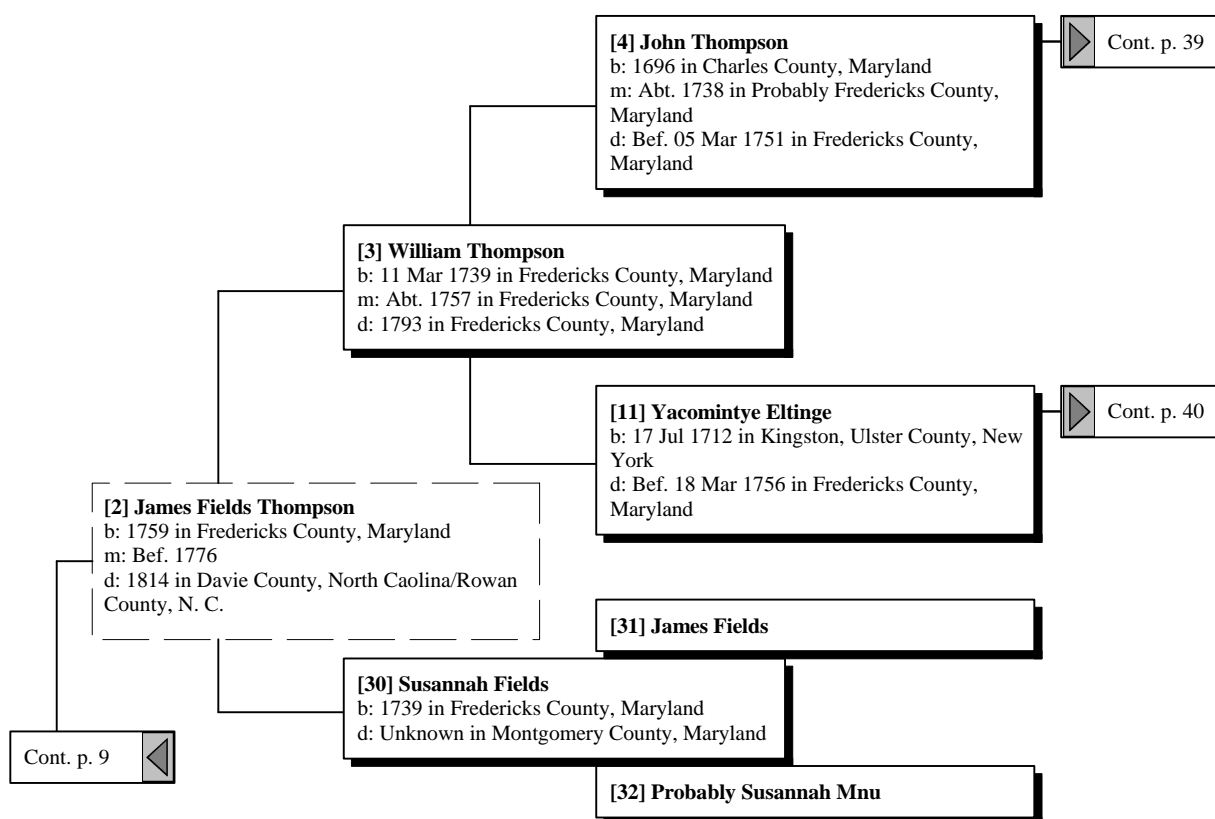

Ancestors of James Ronald Thompson

Ancestors of James Ronald Thompson

Ancestors of James Ronald Thompson

Ancestors of James Ronald Thompson

Ancestors of James Ronald Thompson

Johann Gerhart Newman
b: Abt. 1723 in Palatine, Rhineland, Germany

Nimrod Newman
b: Abt. 1740 in Palatinate, Germany
d: Abt. 1815 in Granger Co., Tn.

Cont. p. 8

Ancestors of James Ronald Thompson

Ancestors of James Ronald Thompson

Ancestors of James Ronald Thompson

Ancestors of James Ronald Thompson