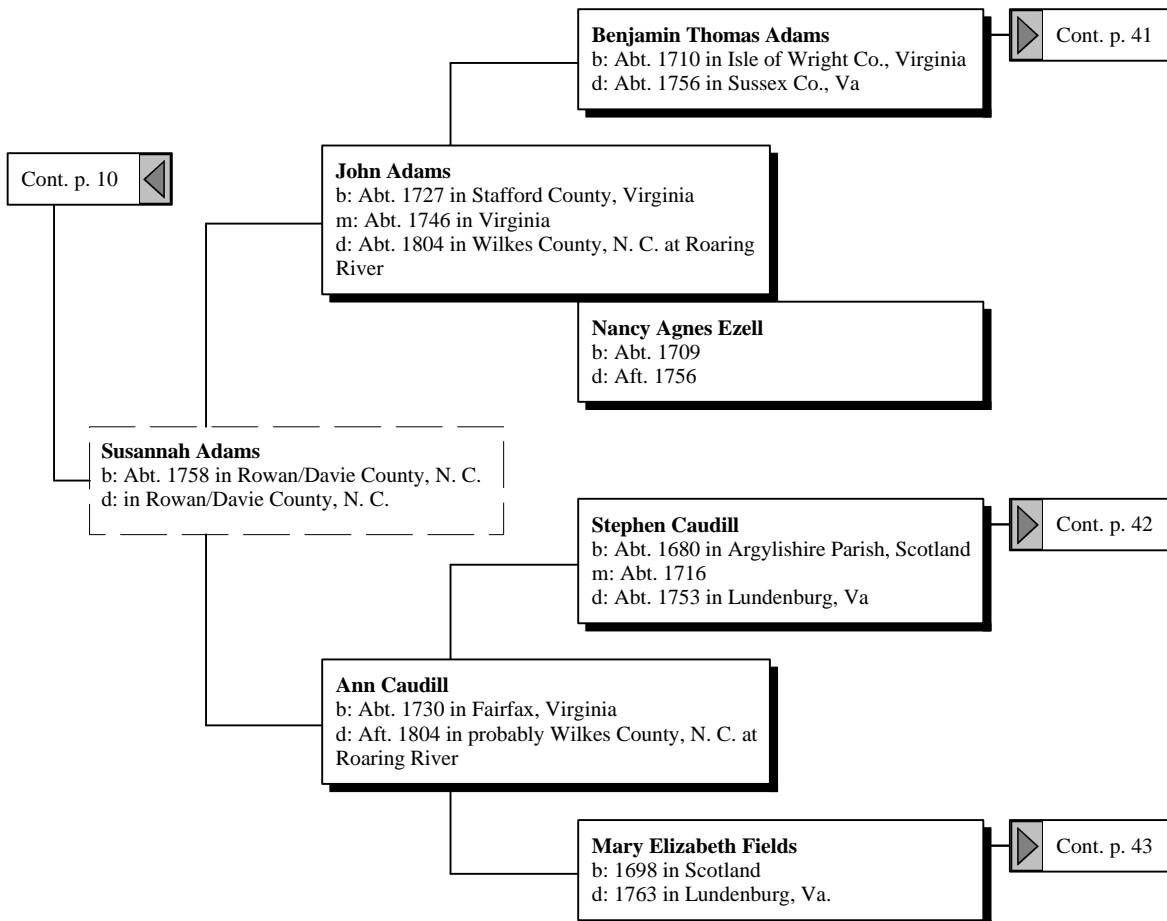

Ancestors of James Ronald Thompson

Ancestors of James Ronald Thompson

Ancestors of James Ronald Thompson

Ancestors of James Ronald Thompson

Ancestors of James Ronald Thompson

Johann Gerhart Newman
b: Abt. 1723 in Palatine, Rhineland, Germany

Nimrod Newman
b: Abt. 1740 in Palatinate, Germany
d: Abt. 1815 in Granger Co., Tn.

Cont. p. 8

Ancestors of James Ronald Thompson

Ancestors of James Ronald Thompson

Ancestors of James Ronald Thompson

Ancestors of James Ronald Thompson

Ancestors of James Ronald Thompson

Ancestors of James Ronald Thompson

Ancestors of James Ronald Thompson

Ancestors of James Ronald Thompson

Ancestors of James Ronald Thompson

Ancestors of James Ronald Thompson