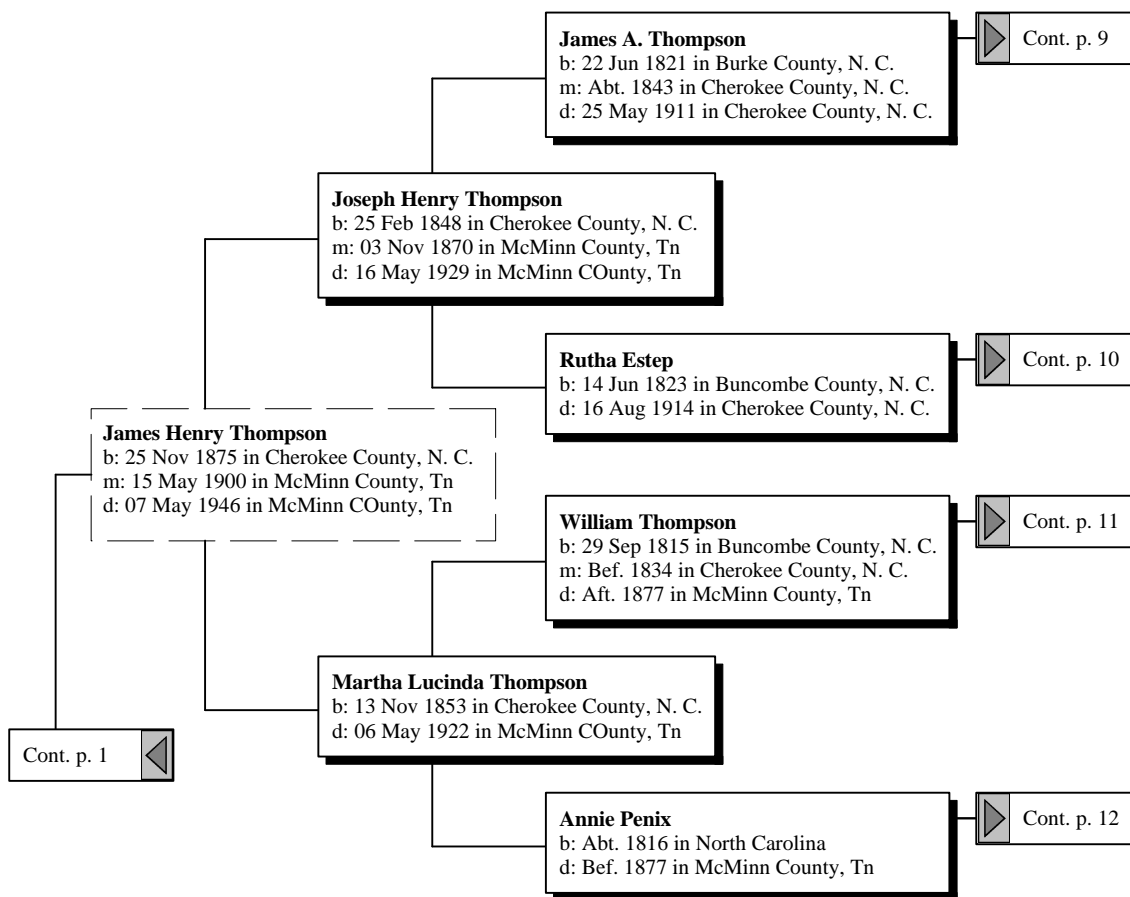

Ancestors of James Ronald Thompson