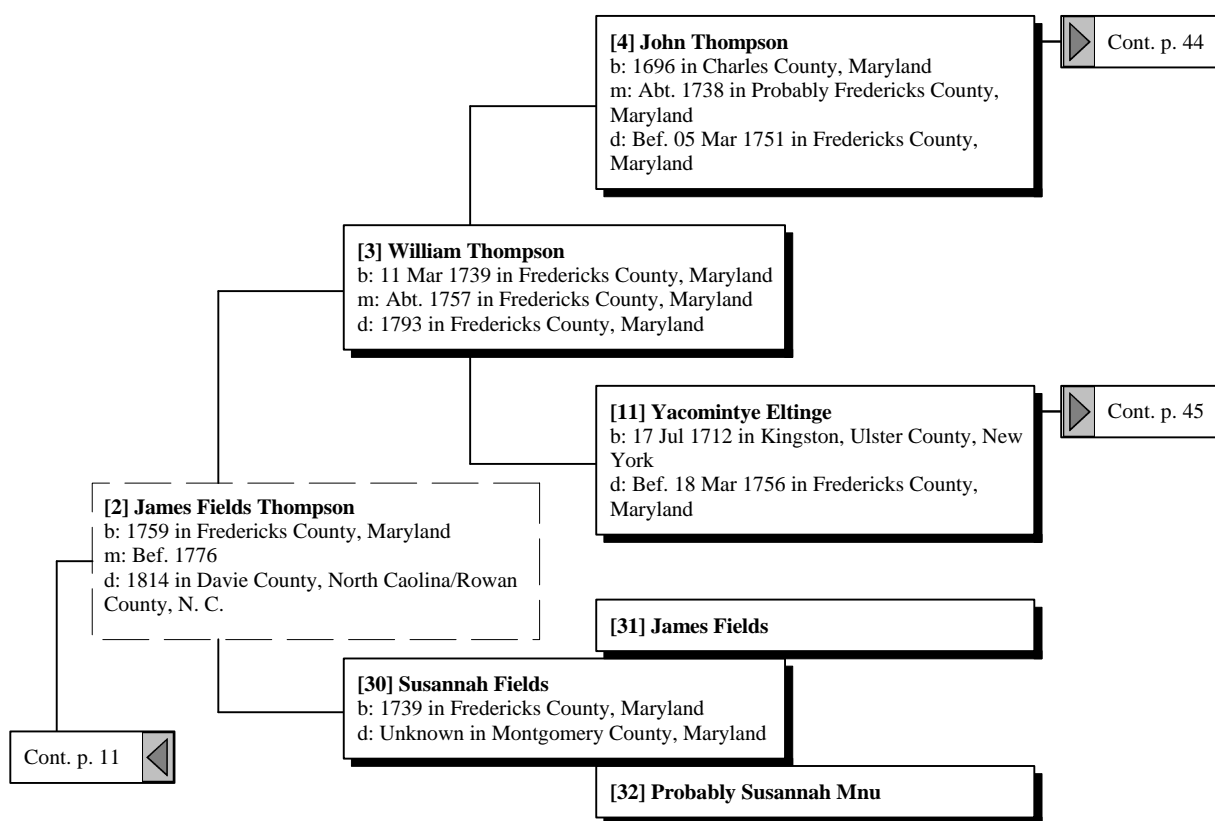

Ancestors of James Ronald Thompson

Ancestors of James Ronald Thompson

Ancestors of James Ronald Thompson

Ancestors of James Ronald Thompson

Ancestors of James Ronald Thompson

Johann Gerhart Newman
b: Abt. 1723 in Palatine, Rhineland, Germany

Nimrod Newman
b: Abt. 1740 in Palatinate, Germany
d: Abt. 1815 in Granger Co., Tn.

Cont. p. 8

Ancestors of James Ronald Thompson

Ancestors of James Ronald Thompson

Ancestors of James Ronald Thompson

Ancestors of James Ronald Thompson