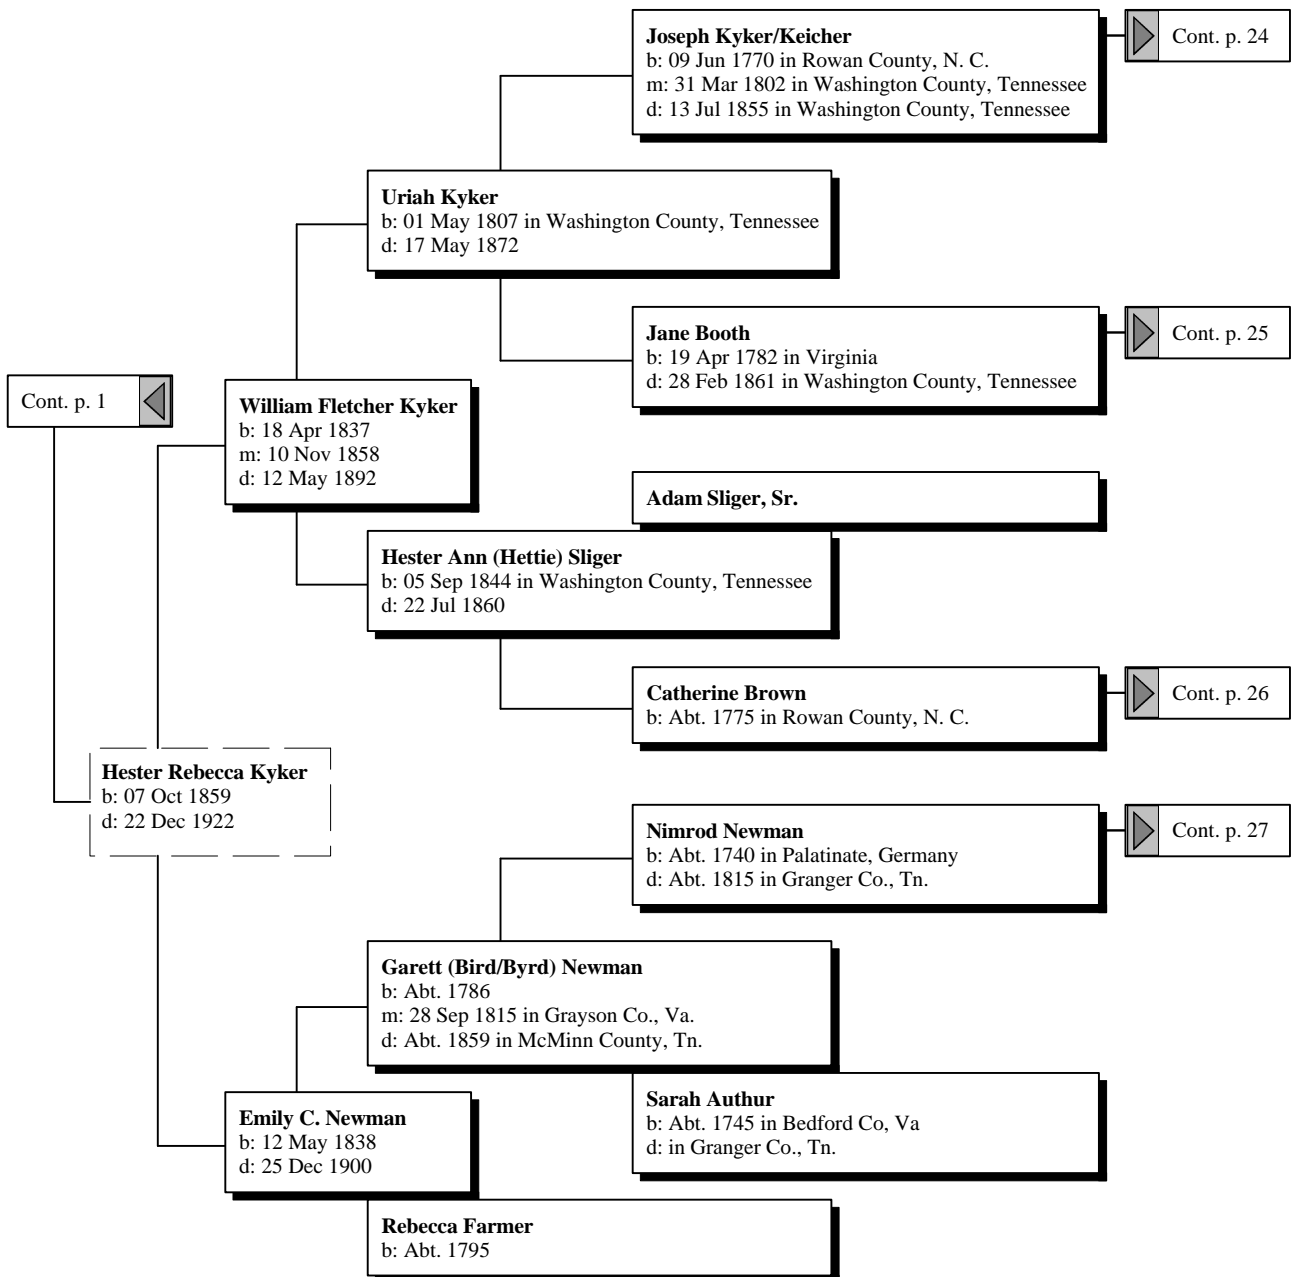

Ancestors of James Ronald Thompson