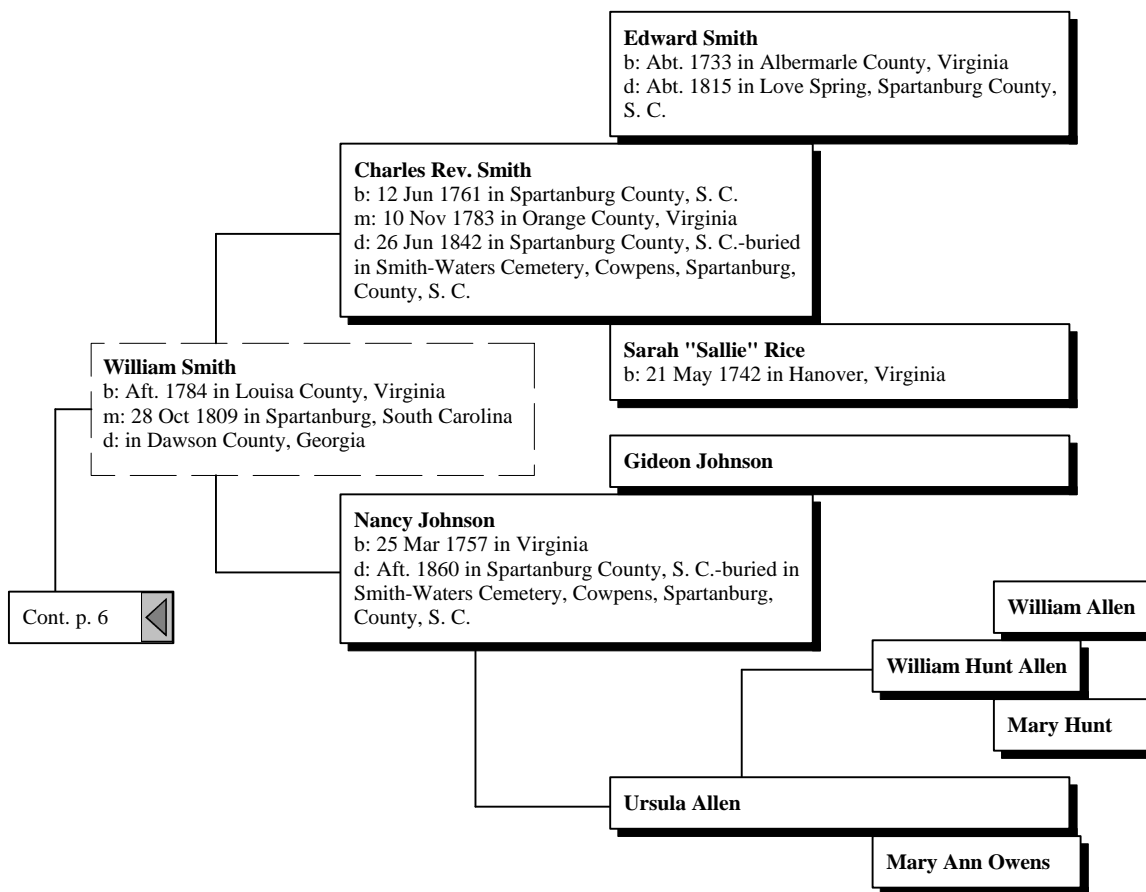

Ancestors of James Ronald Thompson