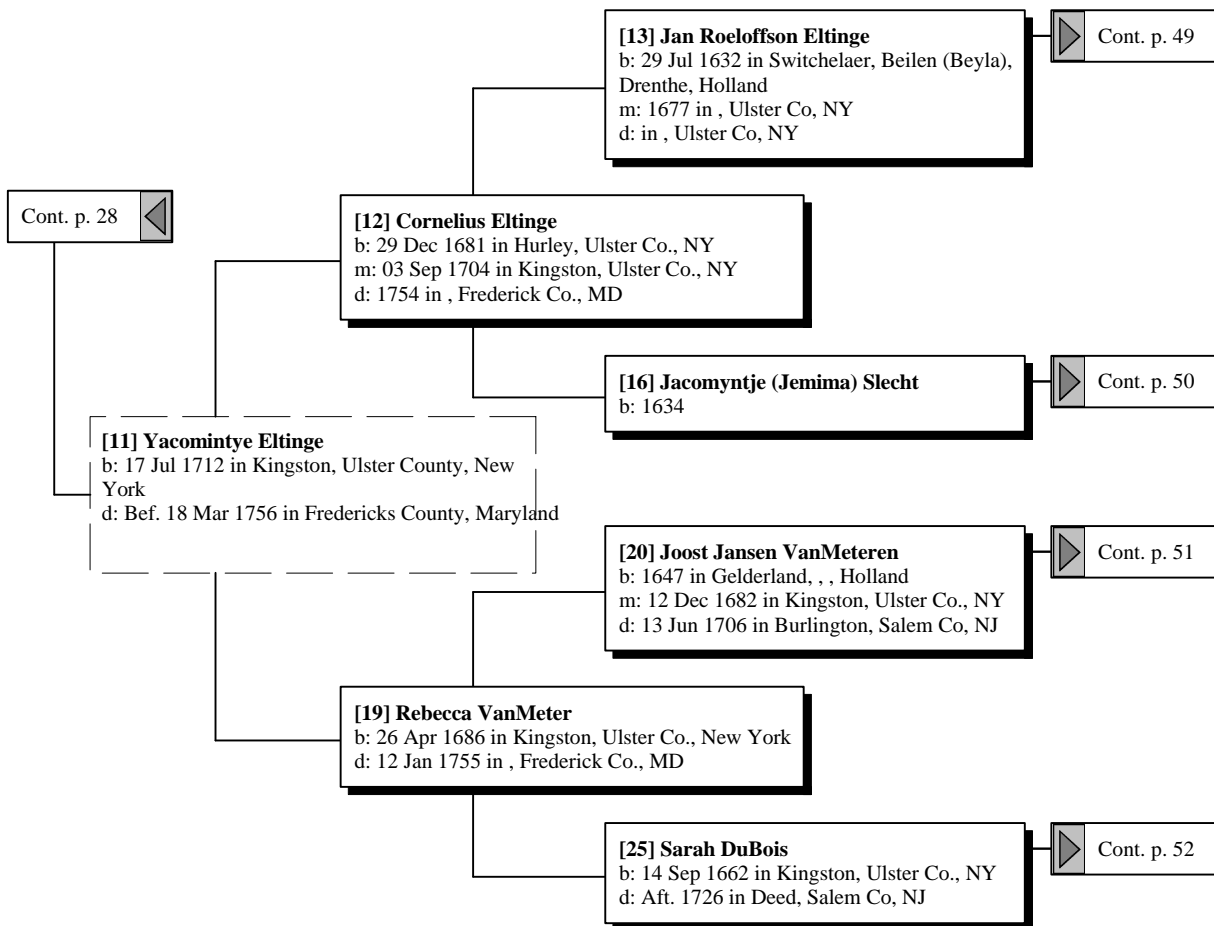

Ancestors of James Ronald Thompson

Ancestors of James Ronald Thompson

Ancestors of James Ronald Thompson

Ancestors of James Ronald Thompson

Ancestors of James Ronald Thompson

Johann Gerhart Newman
b: Abt. 1723 in Palatine, Rhineland, Germany

Nimrod Newman
b: Abt. 1740 in Palatinate, Germany
d: Abt. 1815 in Granger Co., Tn.

Cont. p. 8

Ancestors of James Ronald Thompson

Ancestors of James Ronald Thompson

Ancestors of James Ronald Thompson

Ancestors of James Ronald Thompson

Ancestors of James Ronald Thompson

Ancestors of James Ronald Thompson

Ancestors of James Ronald Thompson

Ancestors of James Ronald Thompson

Ancestors of James Ronald Thompson

Ancestors of James Ronald Thompson