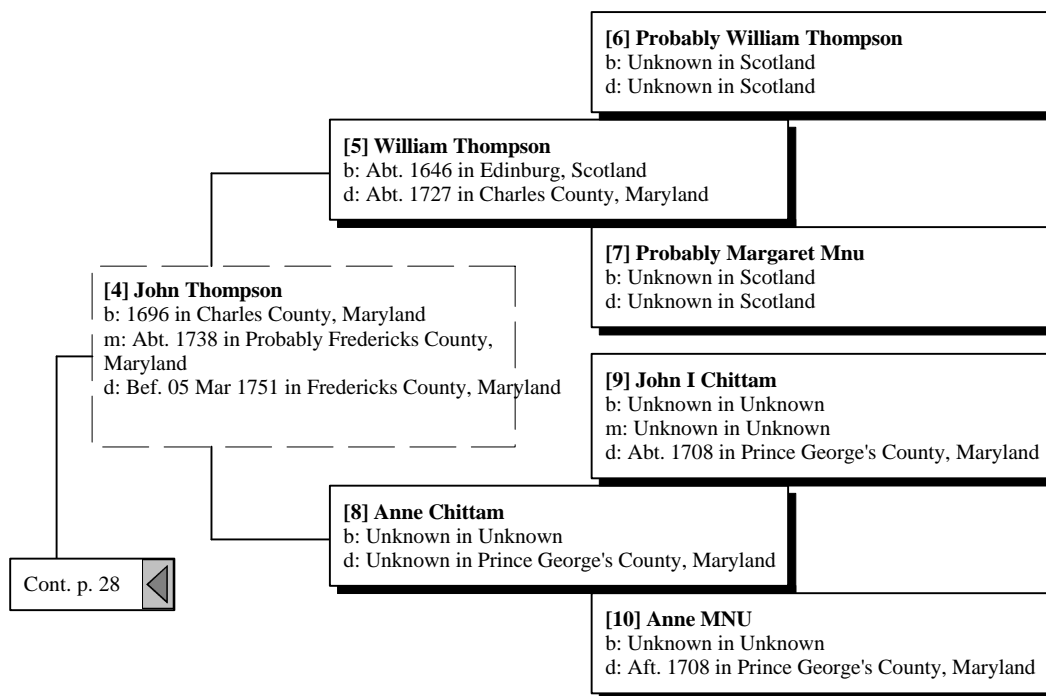

Ancestors of James Ronald Thompson